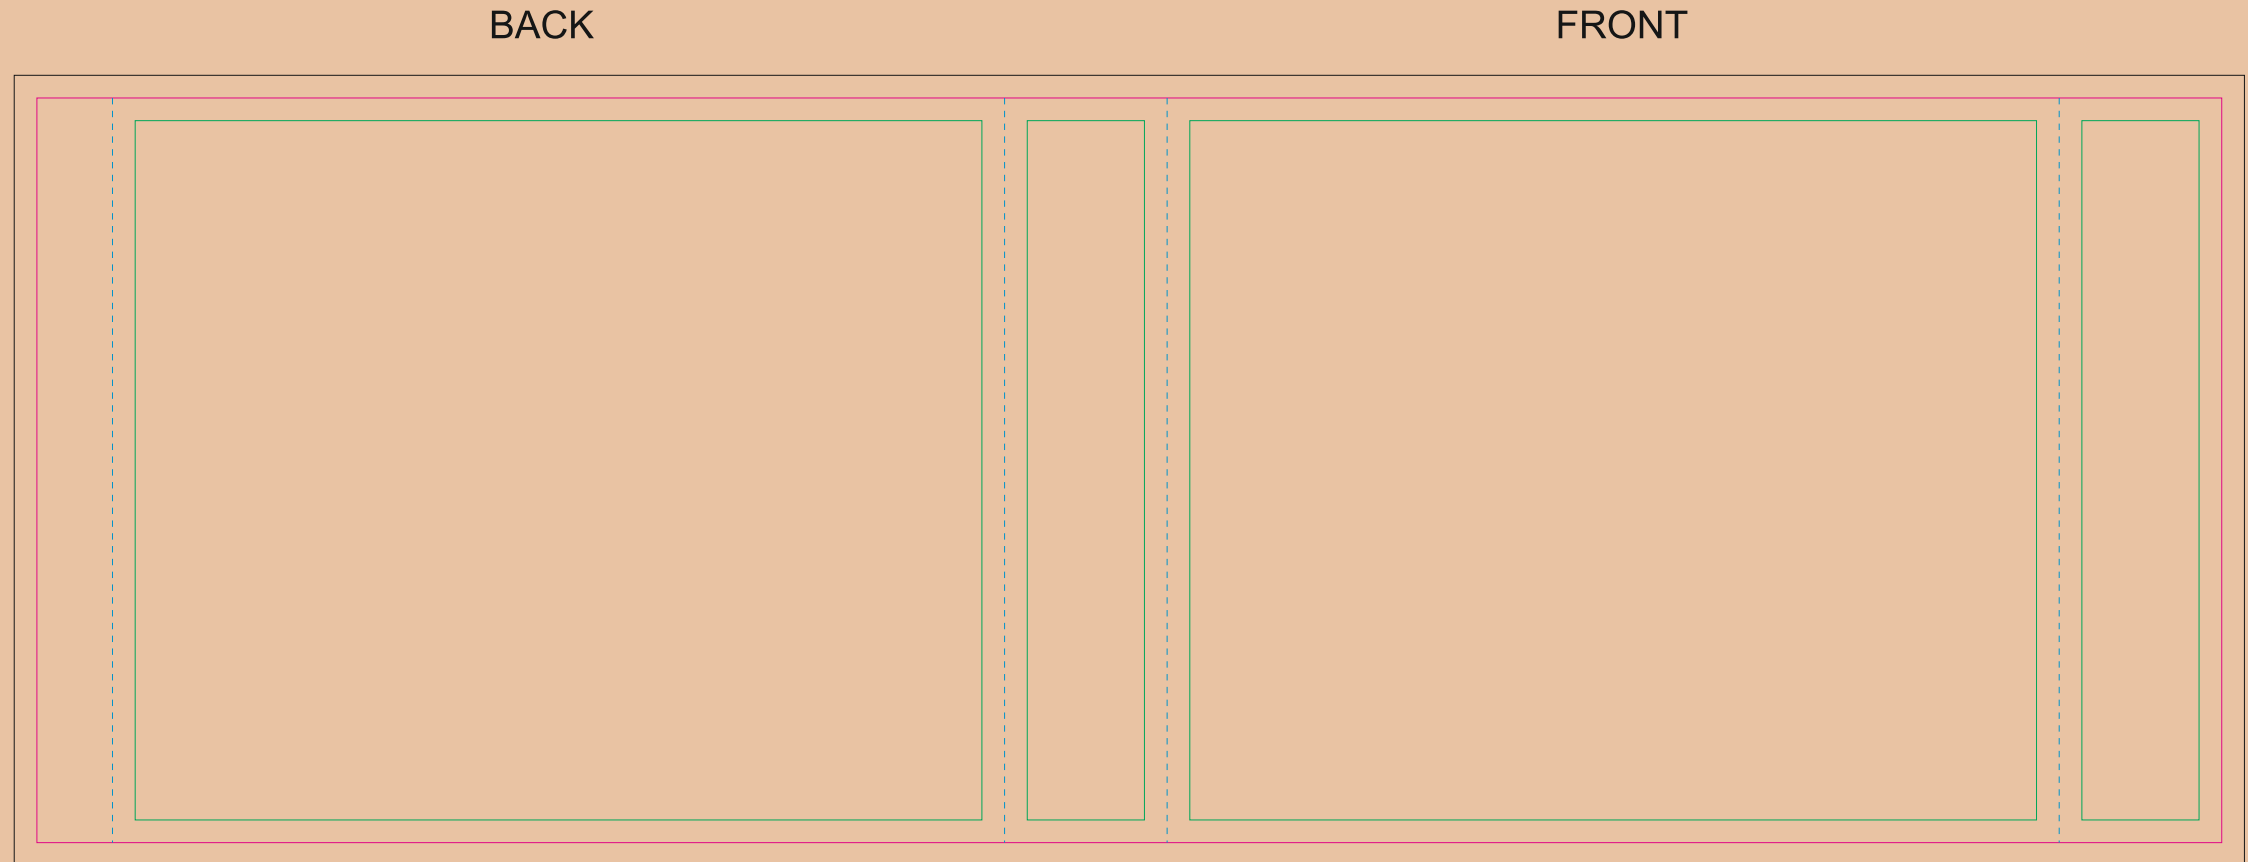

# Kraft paper sleeve

The size of the paper sleeve is for reference only as product packaging size may vary.

- Margin
- Edge of product
- Bleed limit 3-3 mm (background must fill it)
- Fold line

resolution: min. 300DPI

colours: CMYK

formats: TIFF, PDF, EPS, AI, CDR

The green line indicates the area all non-background object - texts, logos, etc.

The pink outline the maximum size of graphic visible on the product.

The black line indicates the size of the required graphics including bleed.