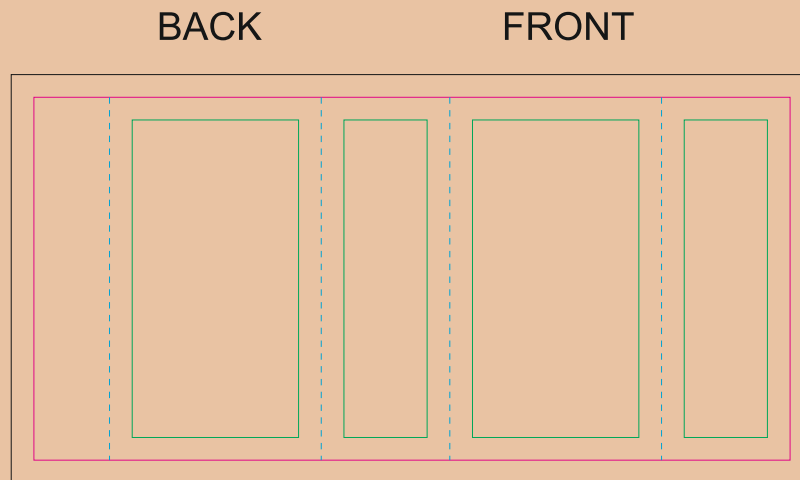

Kraft paper sleeve

The size of the paper sleeve is for reference only as product packaging size may vary.

——— Margin

——— Edge of product

——— Bleed limit 3-3 mm (background must fill it)

----- Fold line

resolution: min. 300DPI

colours: CMYK

formats: TIFF, PDF, EPS, AI, CDR

The green line indicates the area all non-background object - texts, logos, etc.

The pink outline the maximum size of graphic visible on the product.

The black line indicates the size of the required graphics including bleed.