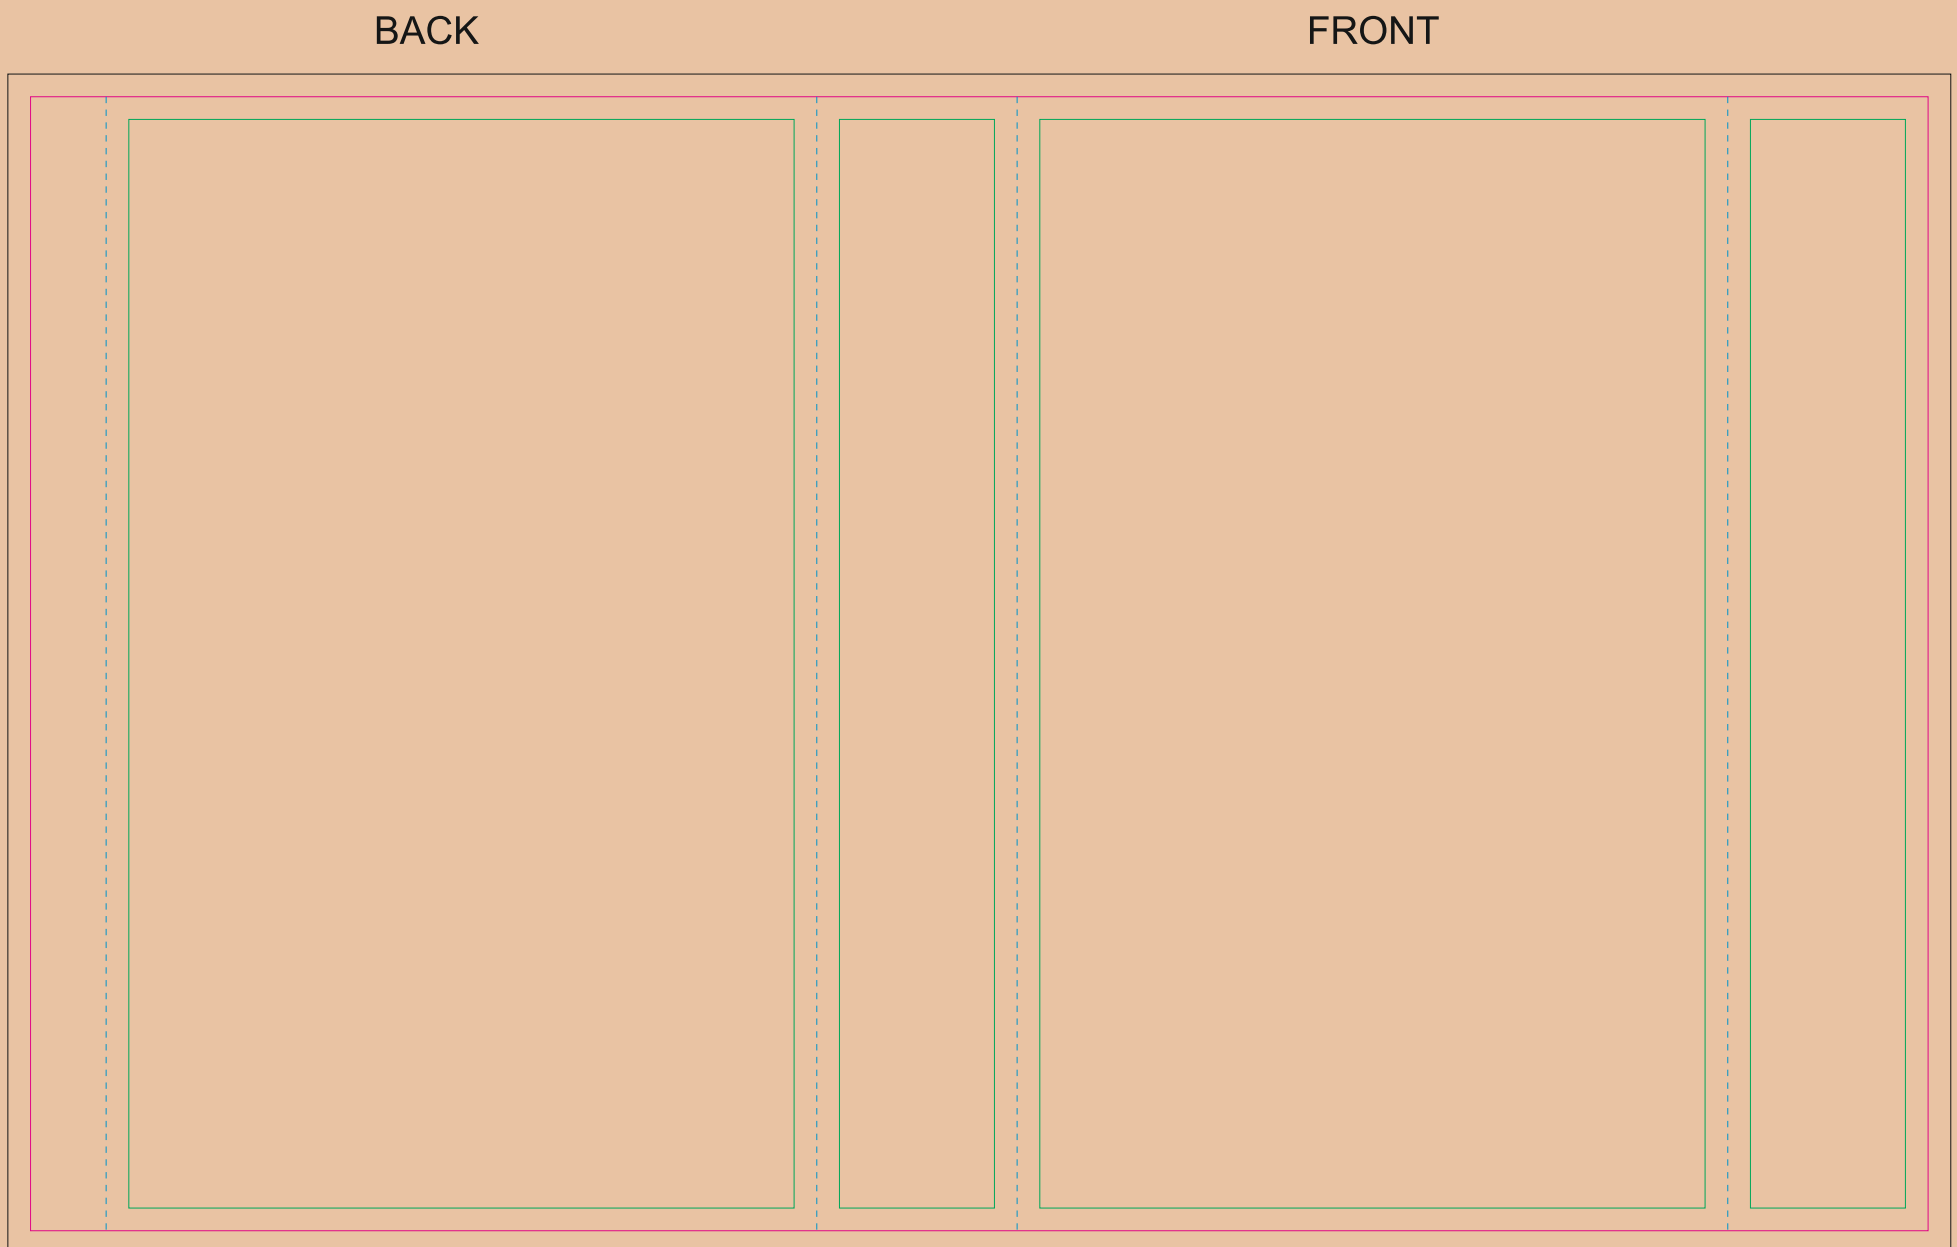

Kraft paper sleeve

The size of the paper sleeve is for reference only as product packaging size may vary.

- Margin
- Edge of product
- Bleed limit 3-3 mm (background must fill it)
- - - - - Fold line

resolution: min. 300DPI

colours: CMYK

formats: TIFF, PDF, EPS, AI, CDR

The green line indicates the area all non-background object - texts, logos, etc.

The pink outline the maximum size of graphic visible on the product.

The black line indicates the size of the required graphics including bleed.