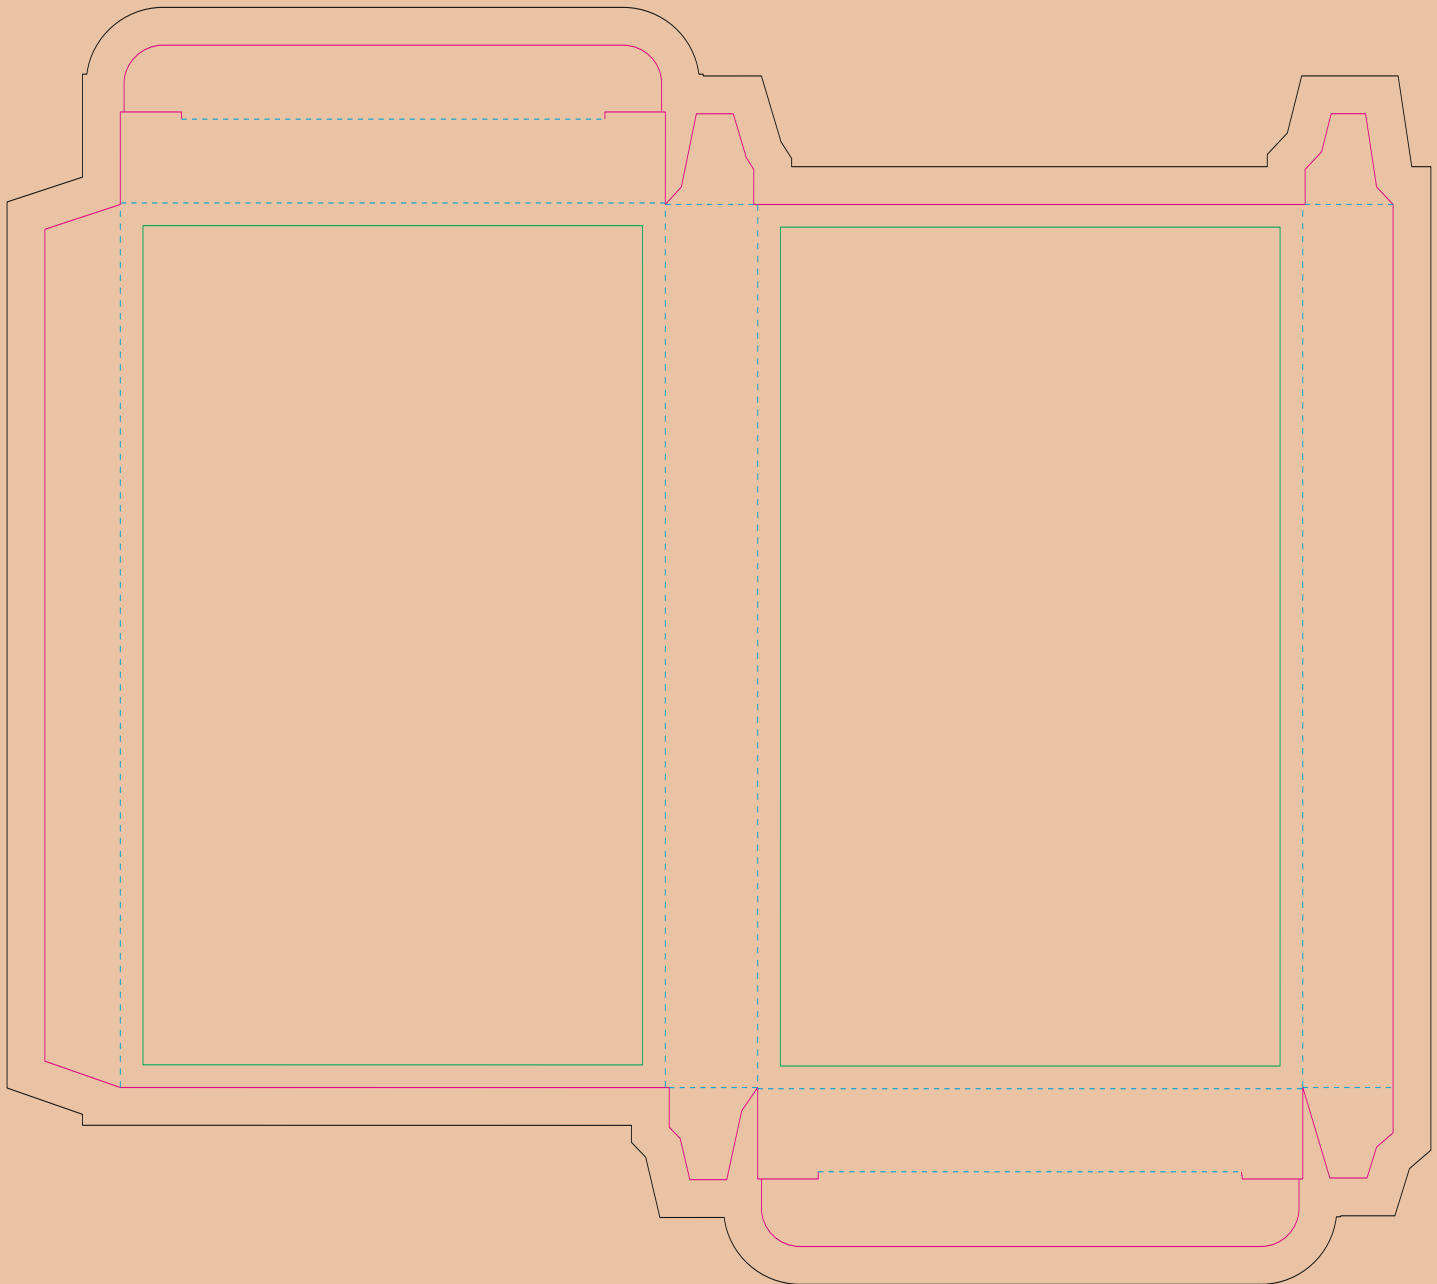

Kraft Paperboard box

- Margin
- Edge of product
- Bleed limit 5-5 mm (background must fill it)
- - - - - Fold line

resolution: min. 300DPI

colours: CMYK

formats: TIFF, PDF, EPS, AI, CDR

The green line indicates the area all non-background object - texts, logos, etc.

The pink outline the maximum size of graphic visible on the product.

The black line indicates the size of the required graphics including bleed.