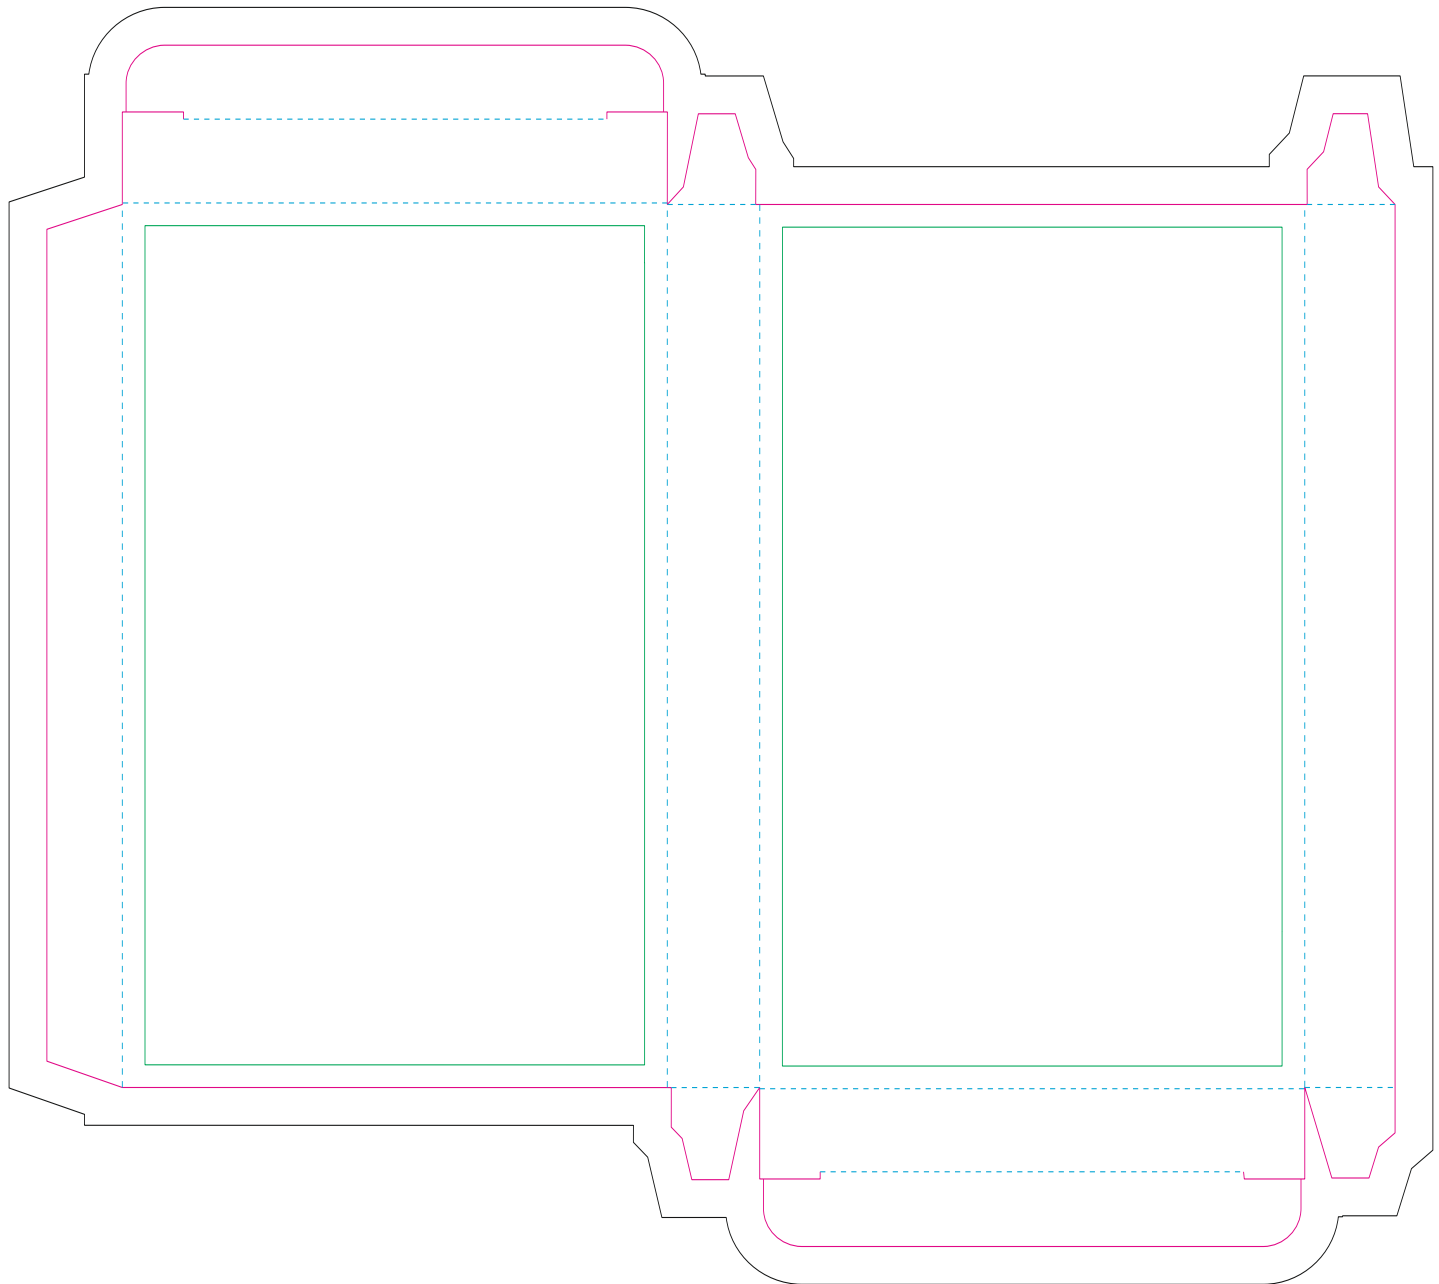

# Paperboard box

- Margin
- Edge of product
- Bleed limit 5-5 mm (background must fill it)
- - - - - Fold line

resolution: min. 300DPI

colours: CMYK

formats: TIFF, PDF, EPS, AI, CDR

The green line indicates the area all non-background object - texts, logos, etc.

The pink outline the maximum size of graphic visible on the product.

The black line indicates the size of the required graphics including bleed.