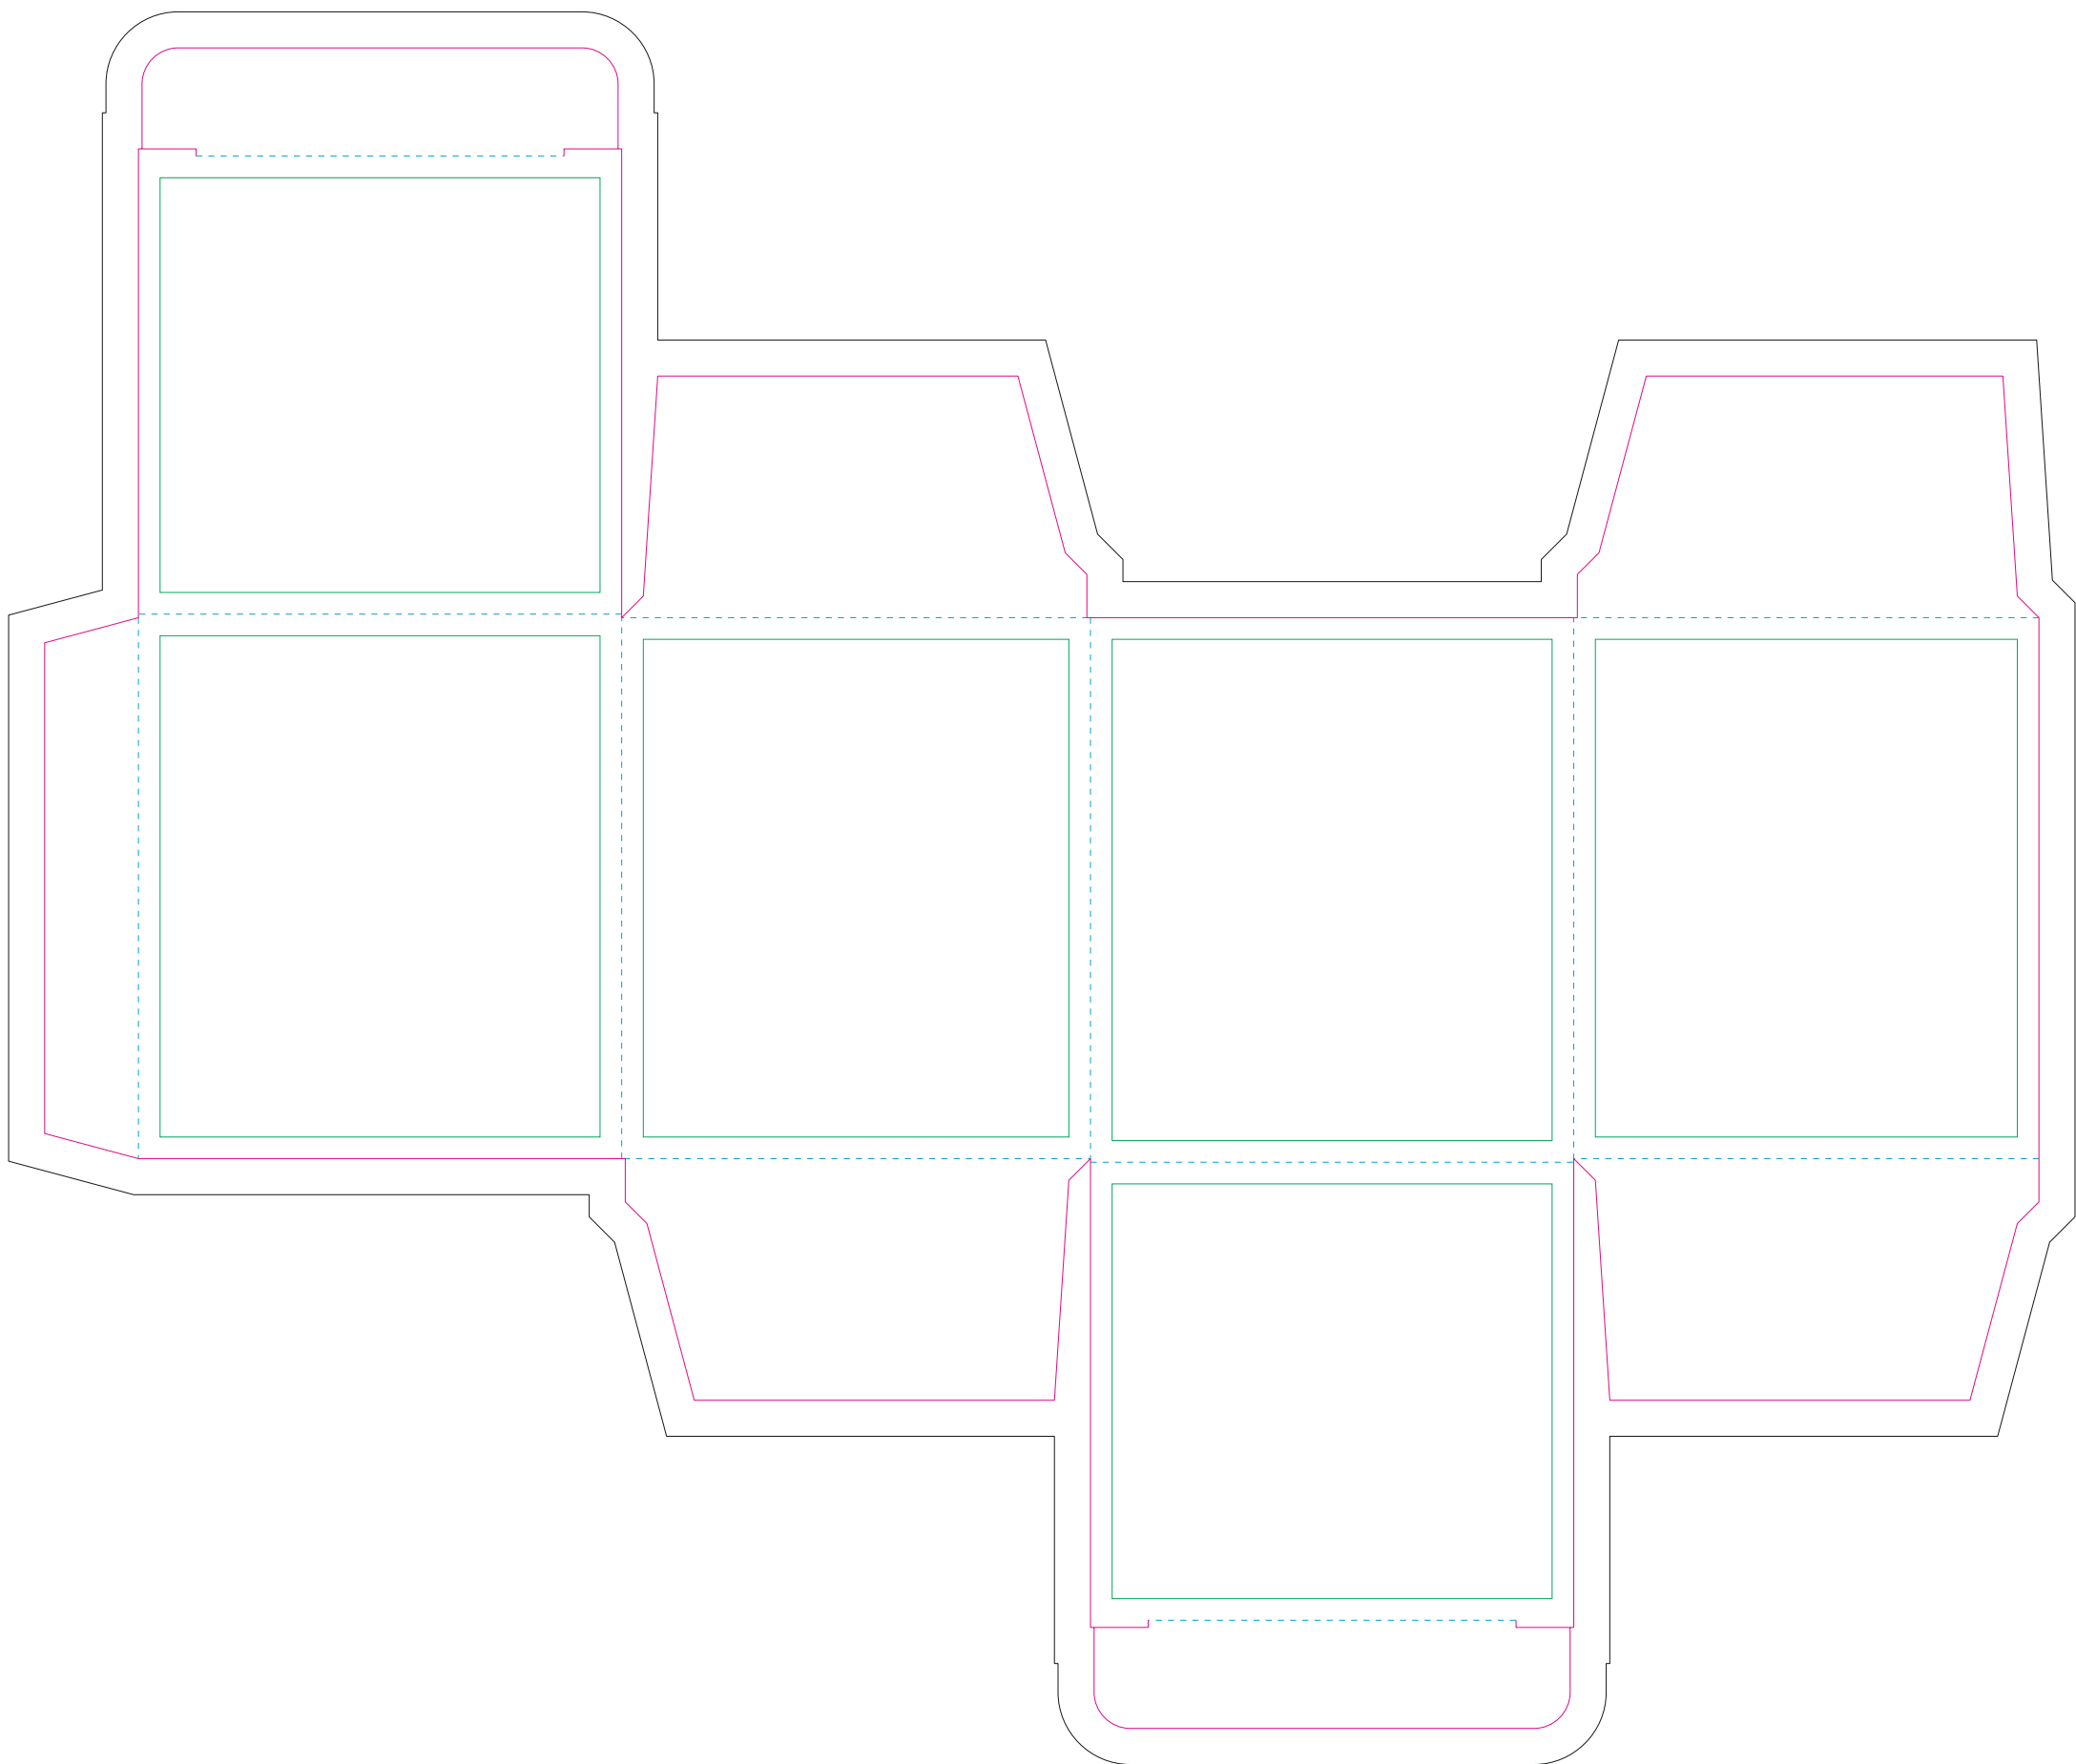

# Paperboard box

- Margin
- Edge of product
- Bleed limit 5-5 mm (background must fill it)
- - - - - Fold line

resolution: min. 300DPI

colours: CMYK

formats: TIFF, PDF, EPS, AI, CDR

The green line indicates the area all non-background object - texts, logos, etc.

The pink outline the maximum size of graphic visible on the product.

The black line indicates the size of the required graphics including bleed.