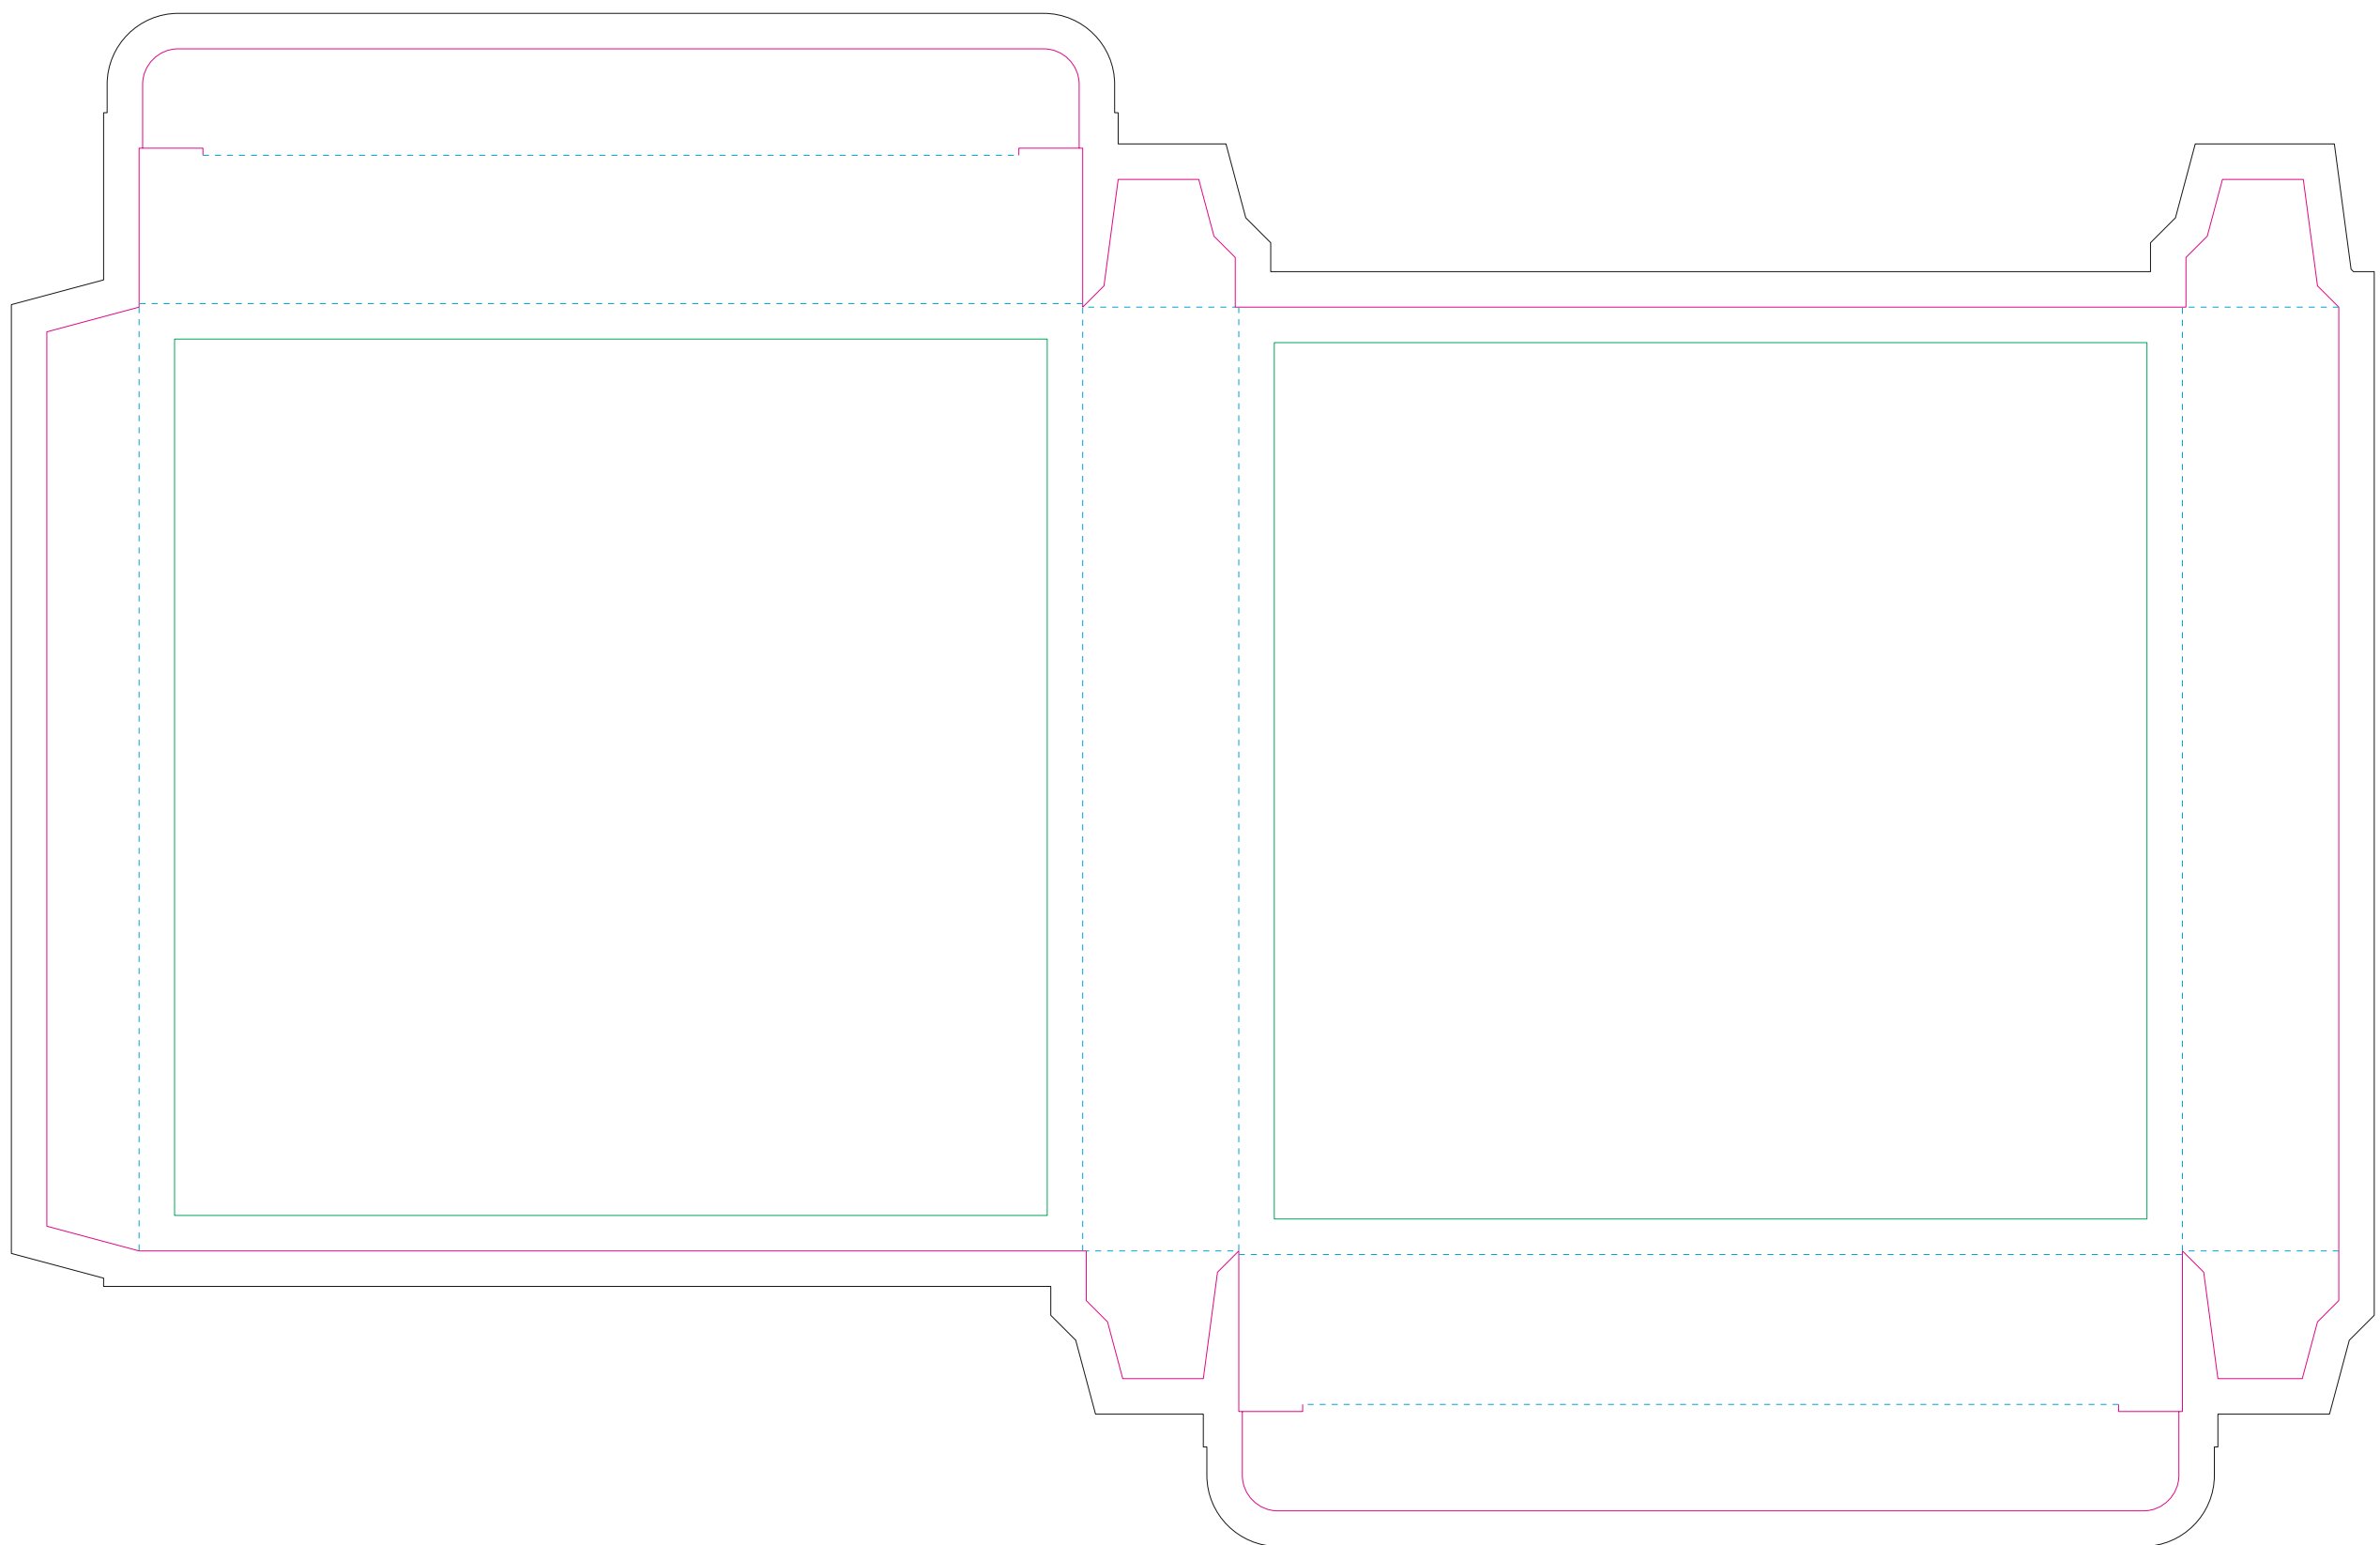

Paperboard box

- Margin
- Edge of product
- Bleed limit 5-5 mm (background must fill it)
- - - - - Fold line

resolution: min. 300DPI
colours: CMYK
formats: TIFF, PDF, EPS, AI, CDR

The green line indicates the area all non-background object - texts, logos, etc.
The pink outline the maximum size of graphic visible on the product.
The black line indicates the size of the required graphics including bleed.