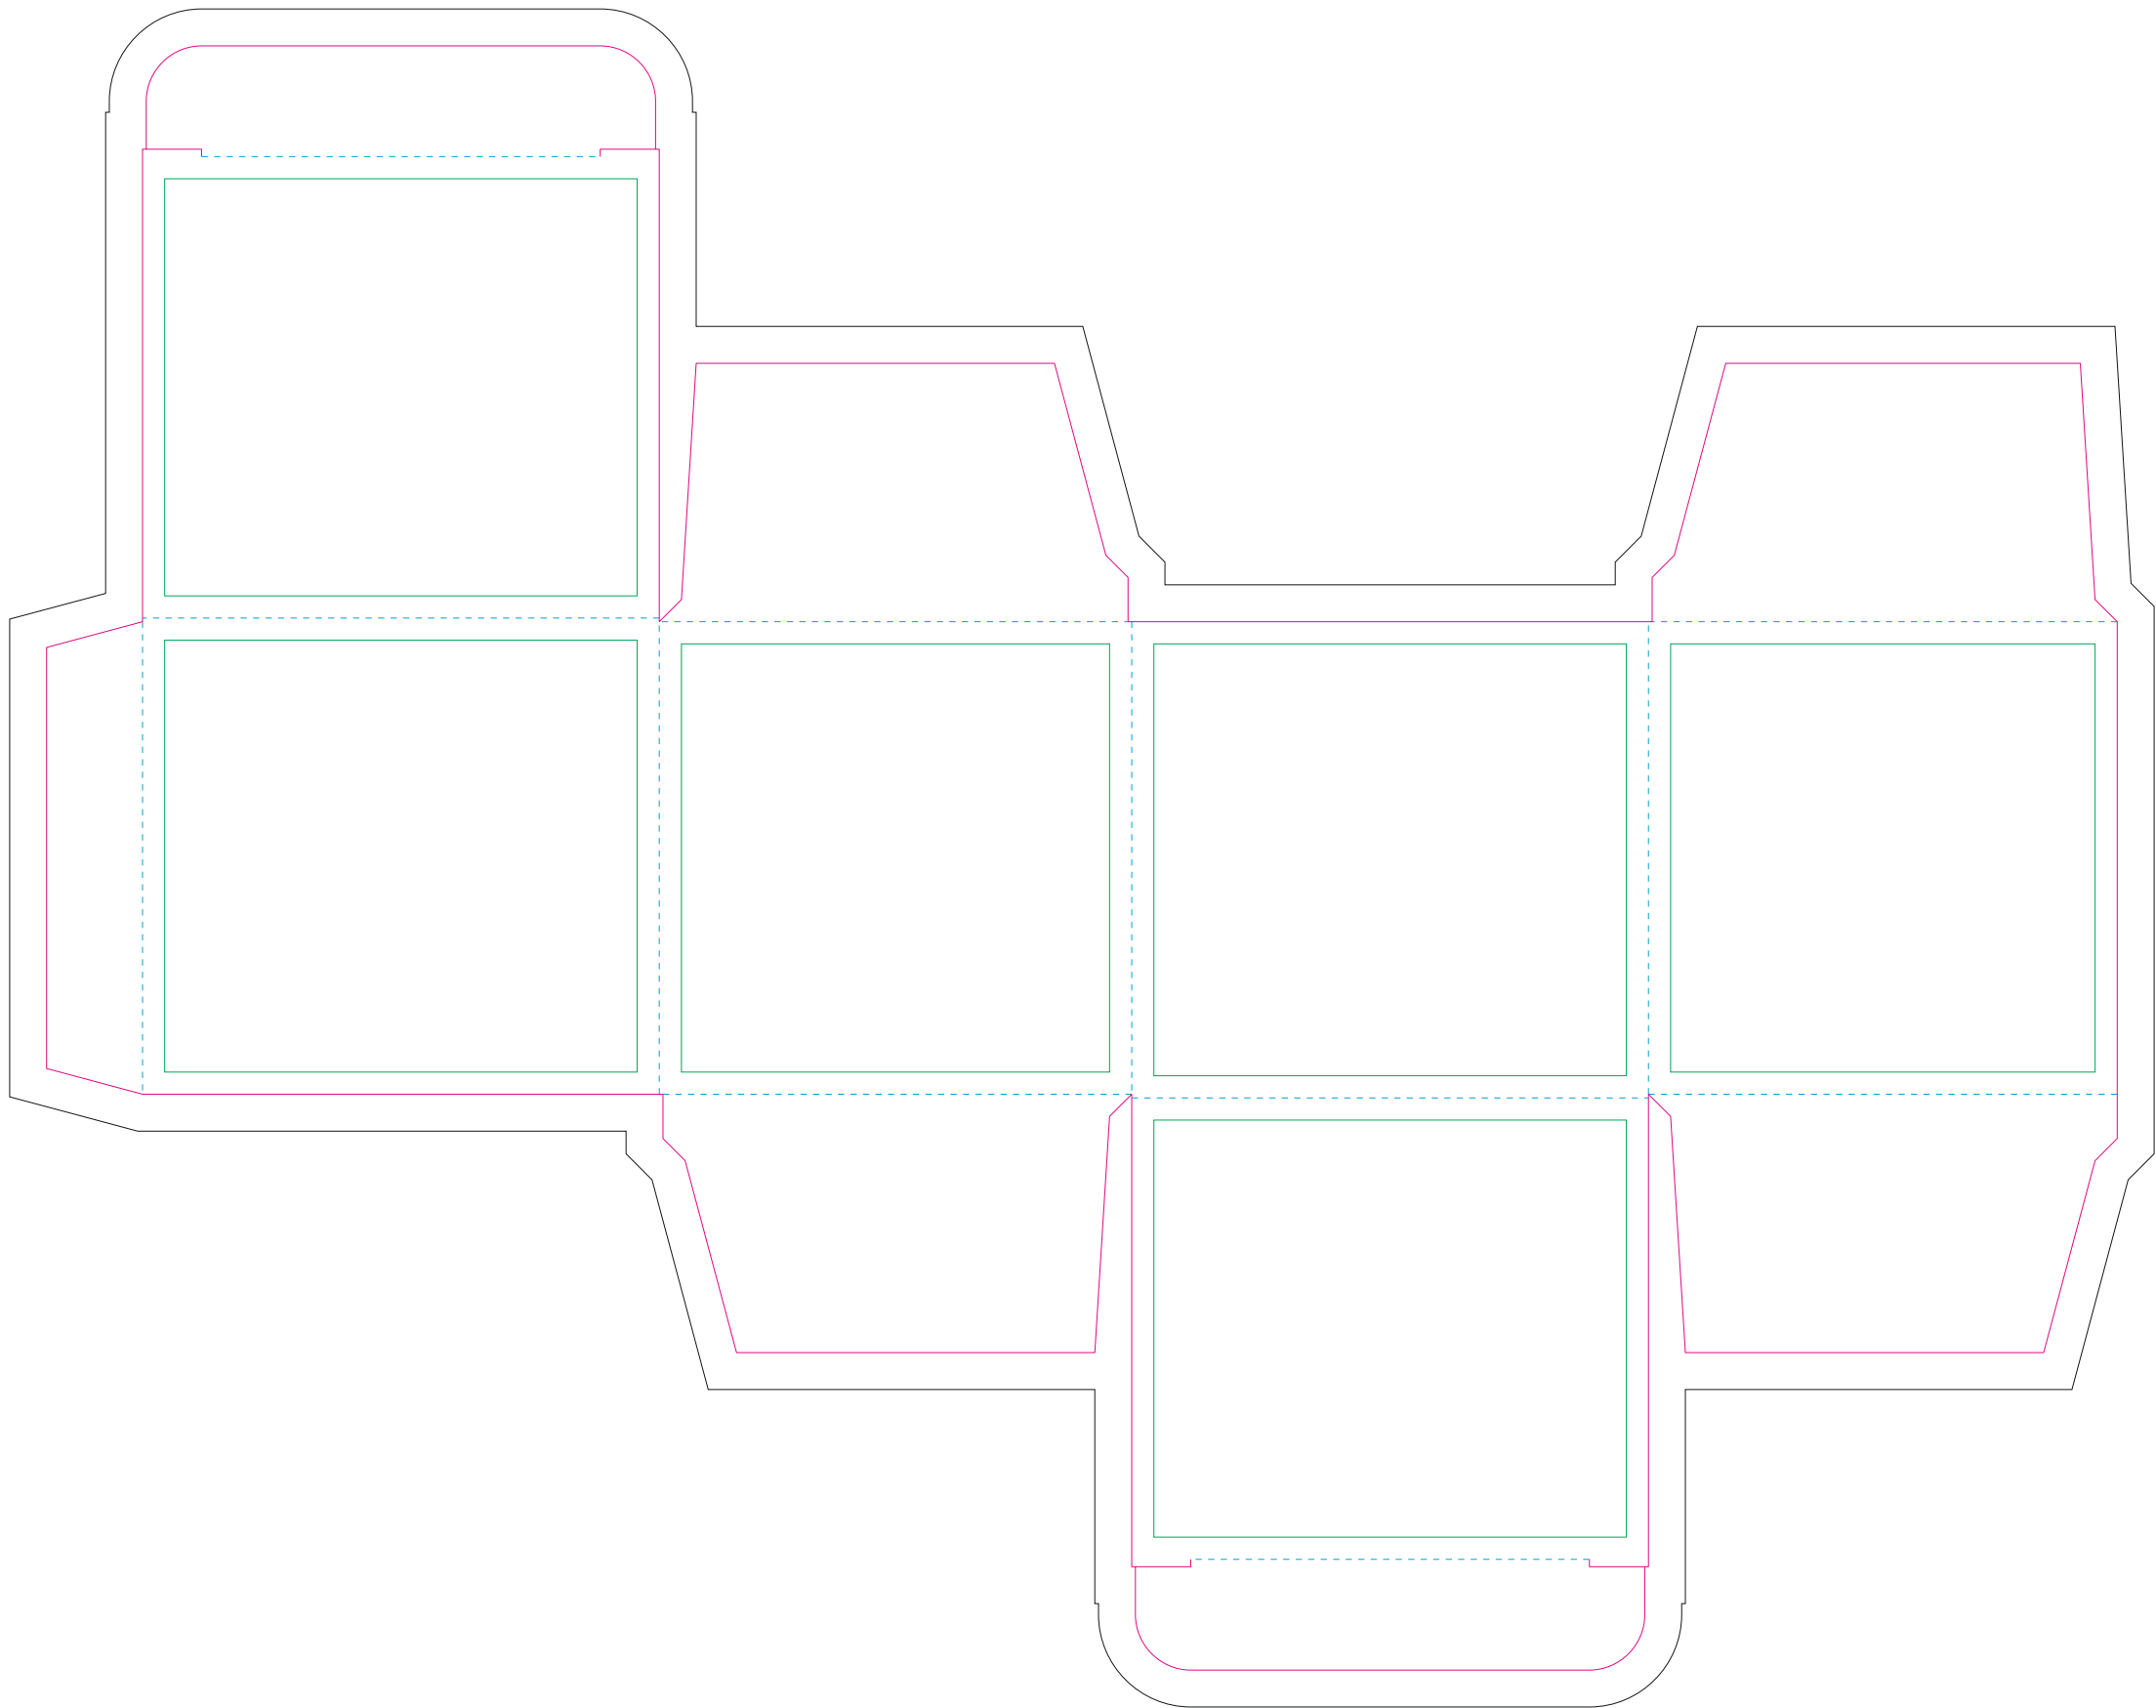

Paperboard box

- Margin
- Edge of product
- Bleed limit 5-5 mm (background must fill it)
- - - - - Fold line

resolution: min. 300DPI
colours: CMYK
formats: TIFF, PDF, EPS, AI, CDR

The green line indicates the area all non-background object - texts, logos, etc.
The pink outline the maximum size of graphic visible on the product.
The black line indicates the size of the required graphics including bleed.