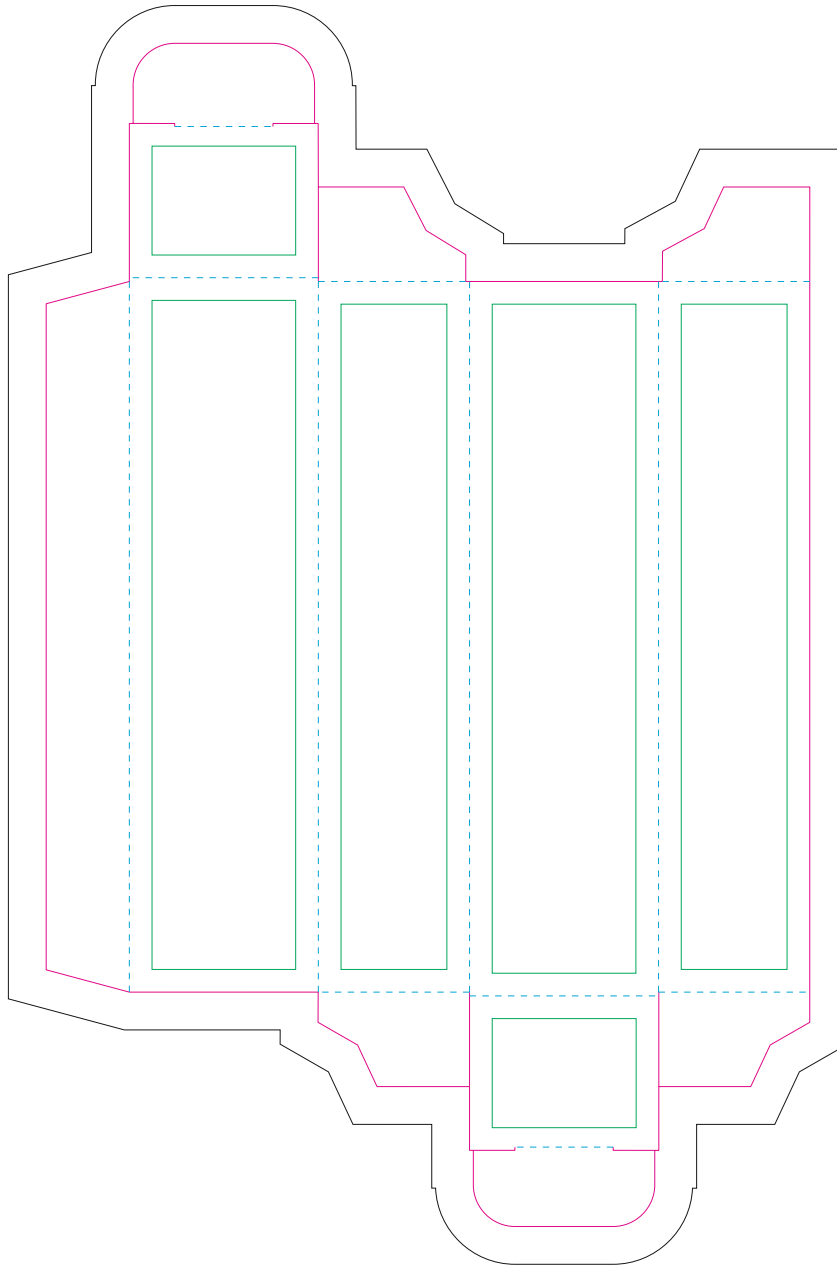

Paperboard box

- Margin
- Edge of product
- Bleed limit 5-5 mm (background must fill it)
- - - - - Fold line

resolution: min. 300DPI

colours: CMYK

formats: TIFF, PDF, EPS, AI, CDR

The green line indicates the area all non-background object - texts, logos, etc.
The pink outline the maximum size of graphic visible on the product.
The black line indicates the size of the required graphics including bleed.