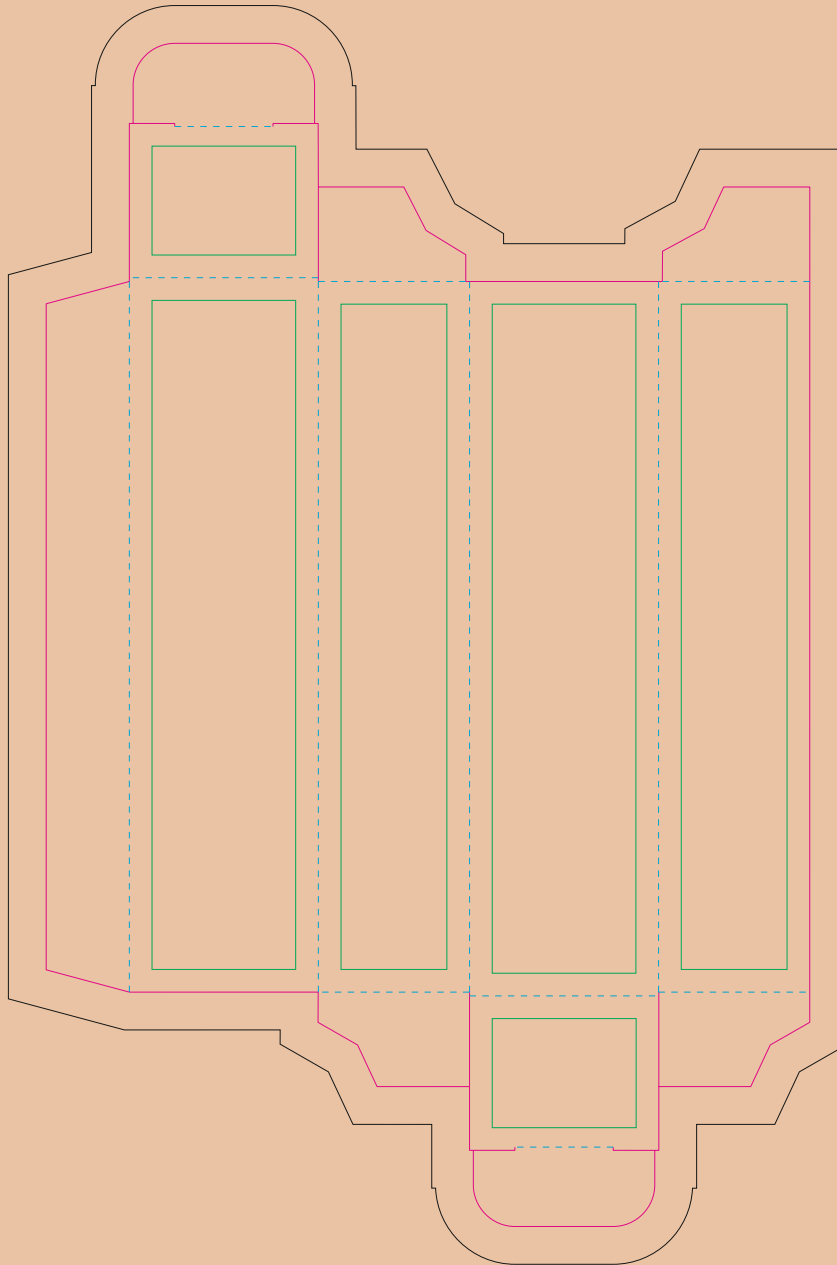

Kraft Paperboard box

- Margin
- Edge of product
- Bleed limit 5-5 mm (background must fill it)
- - - - - Fold line

resolution: min. 300DPI

colours: CMYK

formats: TIFF, PDF, EPS, AI, CDR

The green line indicates the area all non-background object - texts, logos, etc.

The pink outline the maximum size of graphic visible on the product.

The black line indicates the size of the required graphics including bleed.