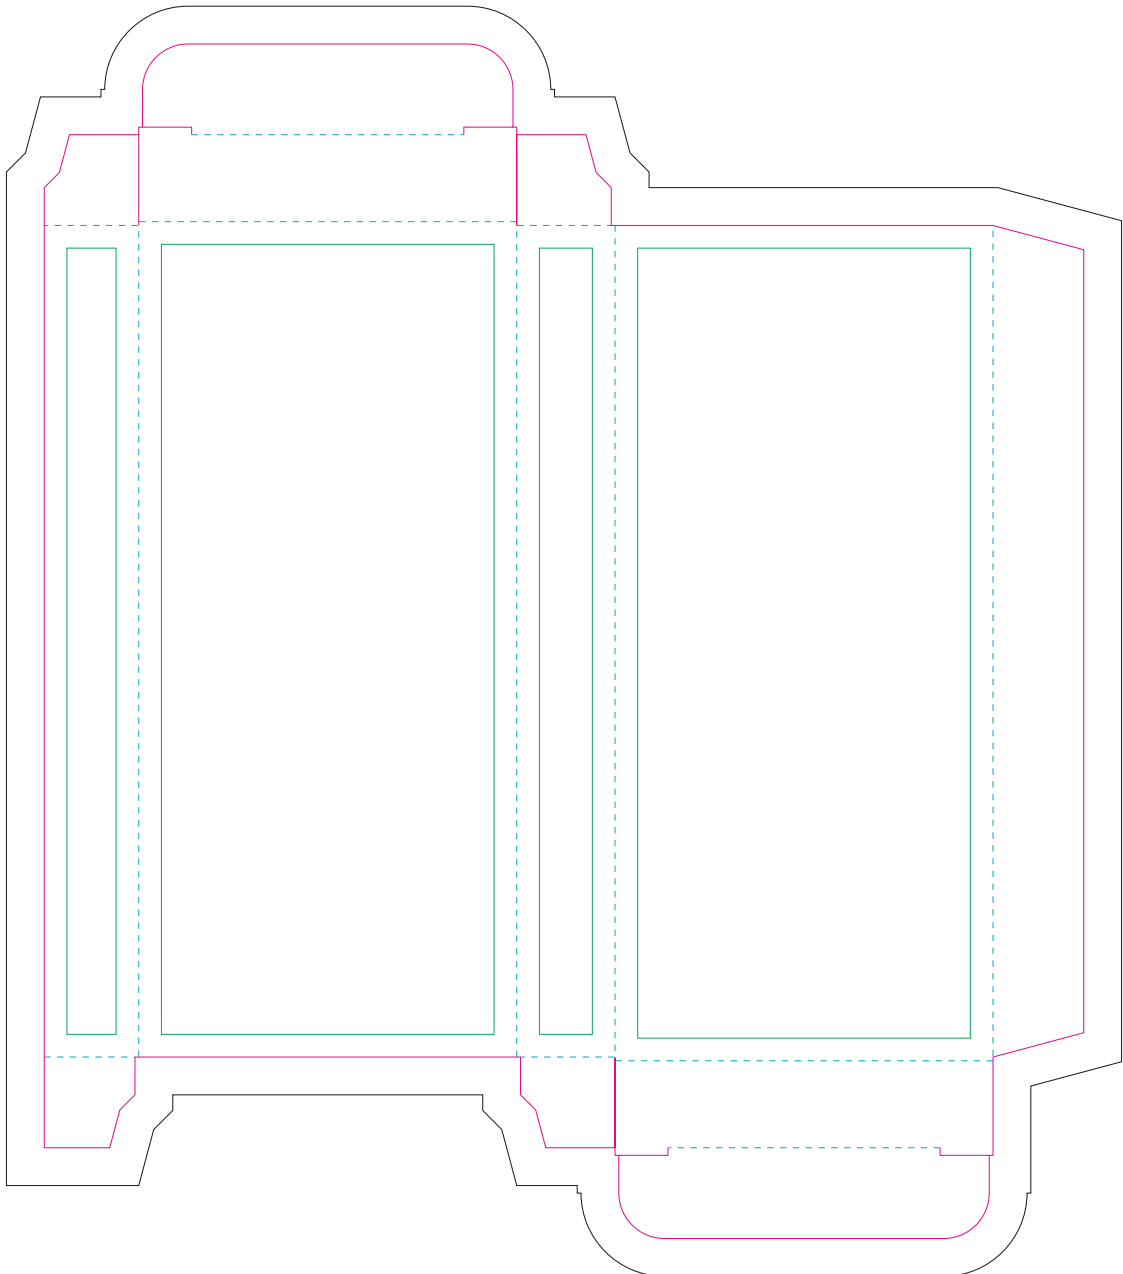

Paperboard box

- Margin
- Edge of product
- Bleed limit 5-5 mm (background must fill it)
- - - - - Fold line

resolution: min. 300DPI

colours: CMYK

formats: TIFF, PDF, EPS, AI, CDR

The green line indicates the area all non-background object - texts, logos, etc.

The pink outline the maximum size of graphic visible on the product.

The black line indicates the size of the required graphics including bleed.