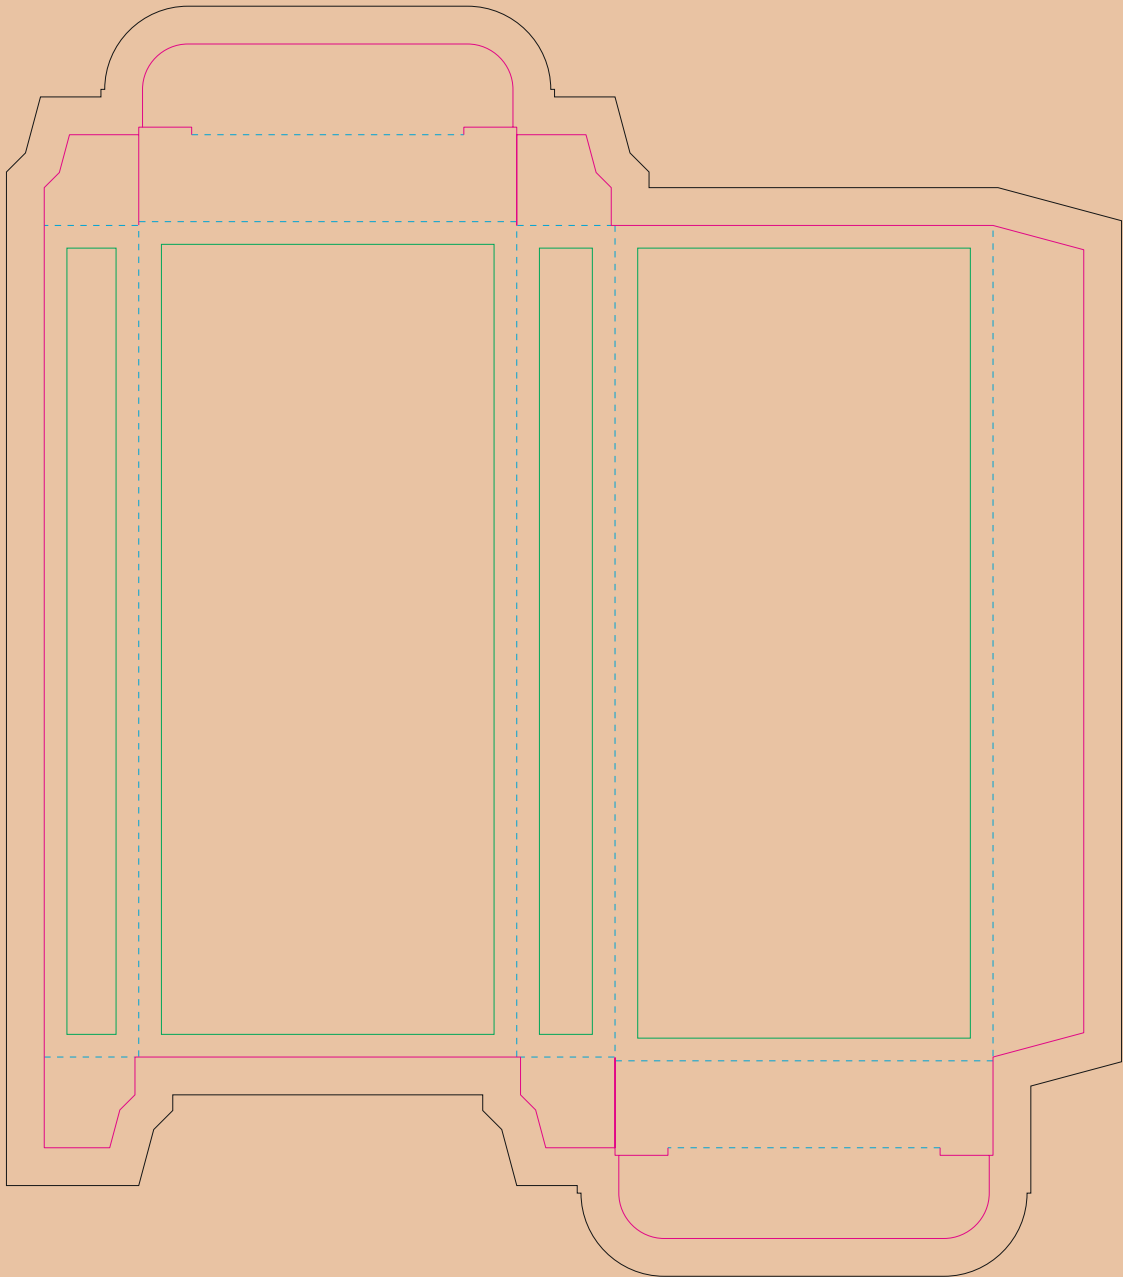

# Kraft Paperboard box

- Margin
- Edge of product
- Bleed limit 5-5 mm (background must fill it)
- - - - - Fold line

resolution: min. 300DPI

colours: CMYK

formats: TIFF, PDF, EPS, AI, CDR

The green line indicates the area all non-background object - texts, logos, etc.

The pink outline the maximum size of graphic visible on the product.

The black line indicates the size of the required graphics including bleed.