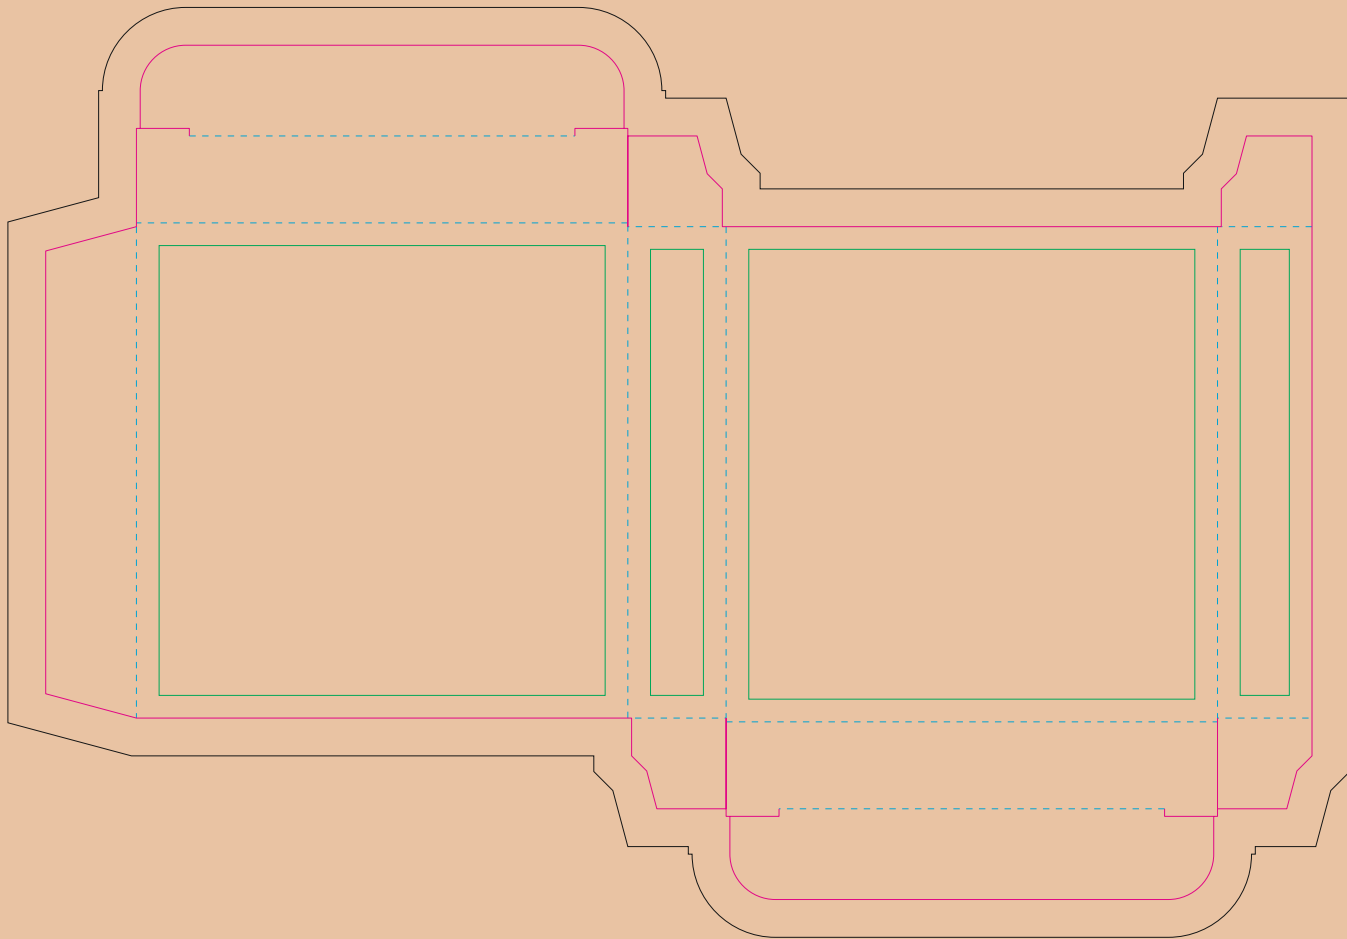

Kraft Paperboard box

- Margin
- Edge of product
- Bleed limit 5-5 mm (background must fill it)
- - - - - Fold line

resolution: min. 300DPI

colours: CMYK

formats: TIFF, PDF, EPS, AI, CDR

The green line indicates the area all non-background object - texts, logos, etc.

The pink outline the maximum size of graphic visible on the product.

The black line indicates the size of the required graphics including bleed.