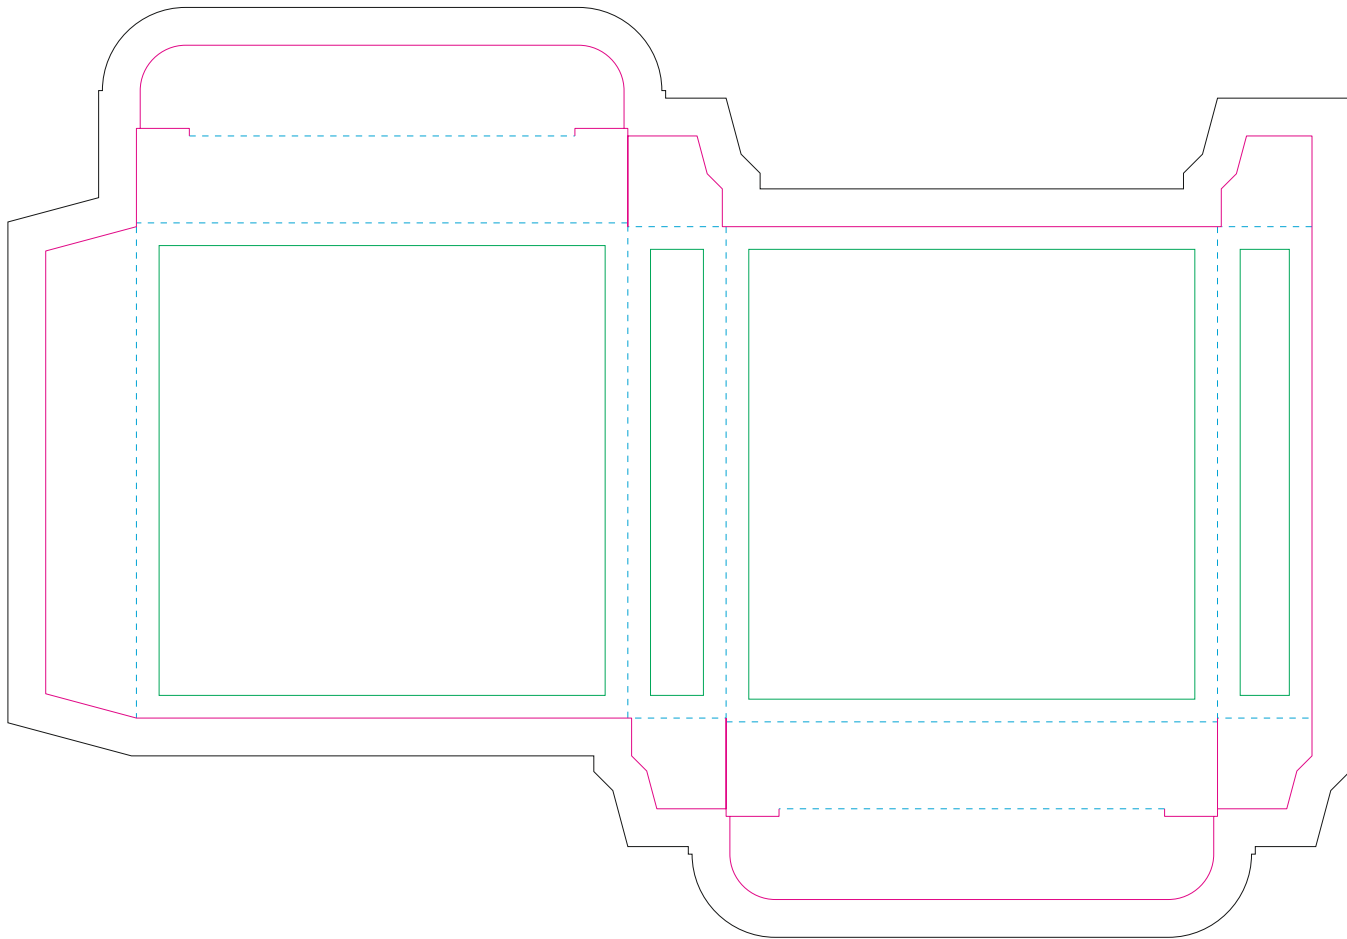

# Paperboard box

- Margin
- Edge of product
- Bleed limit 5-5 mm (background must fill it)
- - - - - Fold line

resolution: min. 300DPI

colours: CMYK

formats: TIFF, PDF, EPS, AI, CDR

The green line indicates the area all non-background object - texts, logos, etc.  
The pink outline the maximum size of graphic visible on the product.  
The black line indicates the size of the required graphics including bleed.