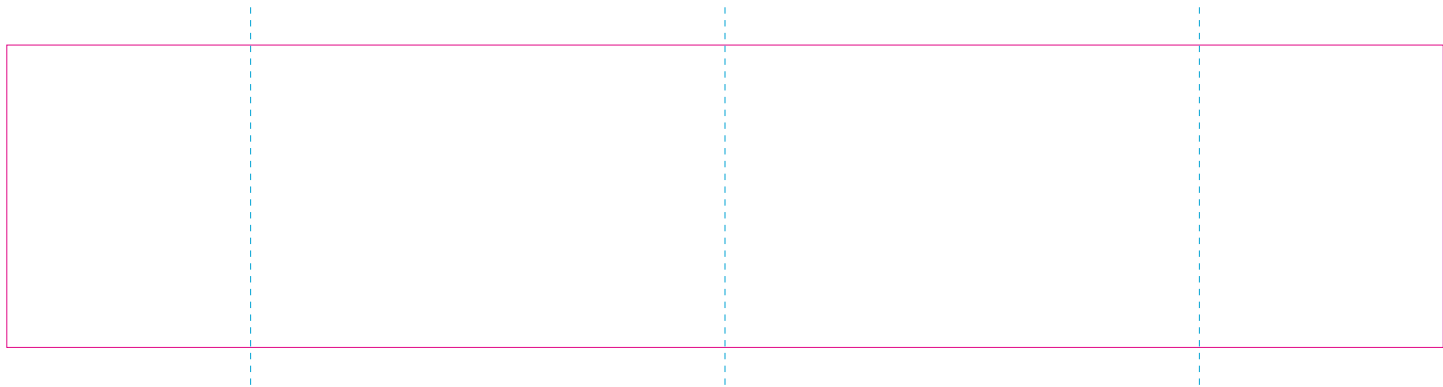

## ER 2

— Edge of graphics

- - - centerlines

□ file format: vector

colours: in one color    formats: PDF, EPS, AI, CDR

The pink outline the maximum size of graphic visible on the product.  
The blue dash line indicates the center line of the left, right and middle side of object.