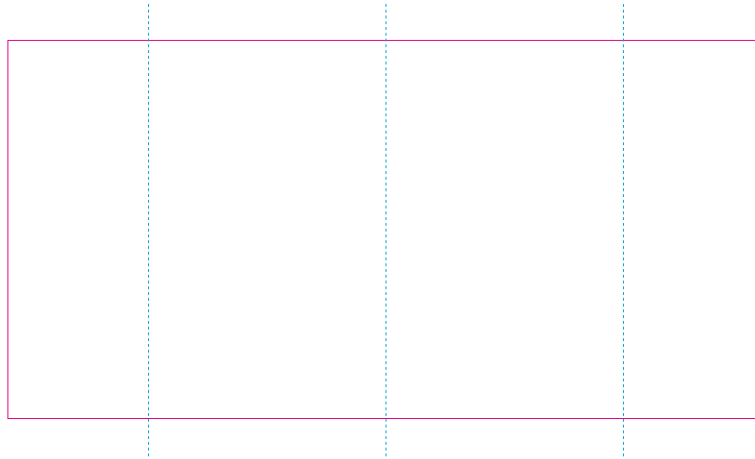

# RS

— Edge of graphic

- - - - - centerlines

resolution: min. 300 DPI

colours: CMYK

formats: TIFF, PDF, EPS, AI, CDR

The pink outline the maximum size of graphic visible on the product.

The blue dash line indicates the center line of the left, right and middle side of object.