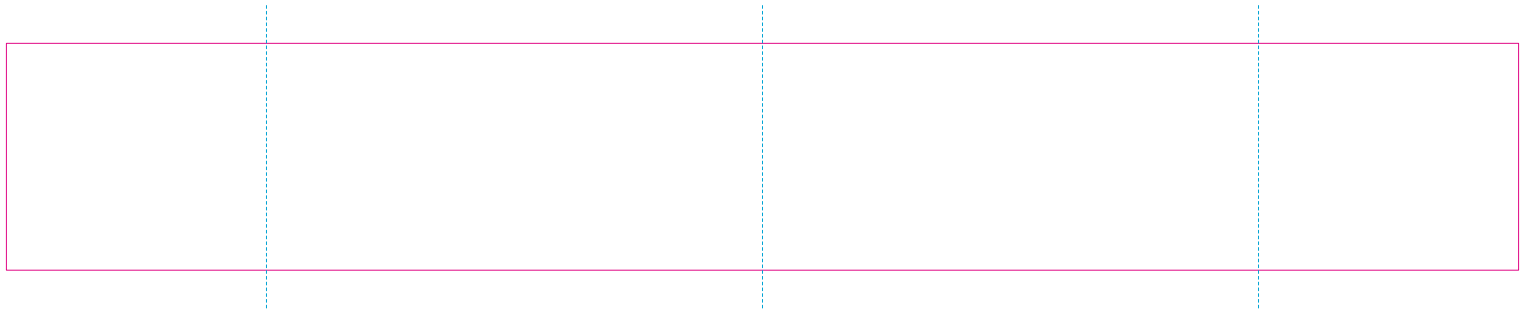

C

— Edge of graphics

- - - centerlines

resolution: min. 300 DPI

colours: CMYK

formats: TIFF, PDF, EPS, AI, CDR

The pink outline the maximum size of graphic visible on the product.

The blue dash line indicates the center line of the left, right and middle side of object.