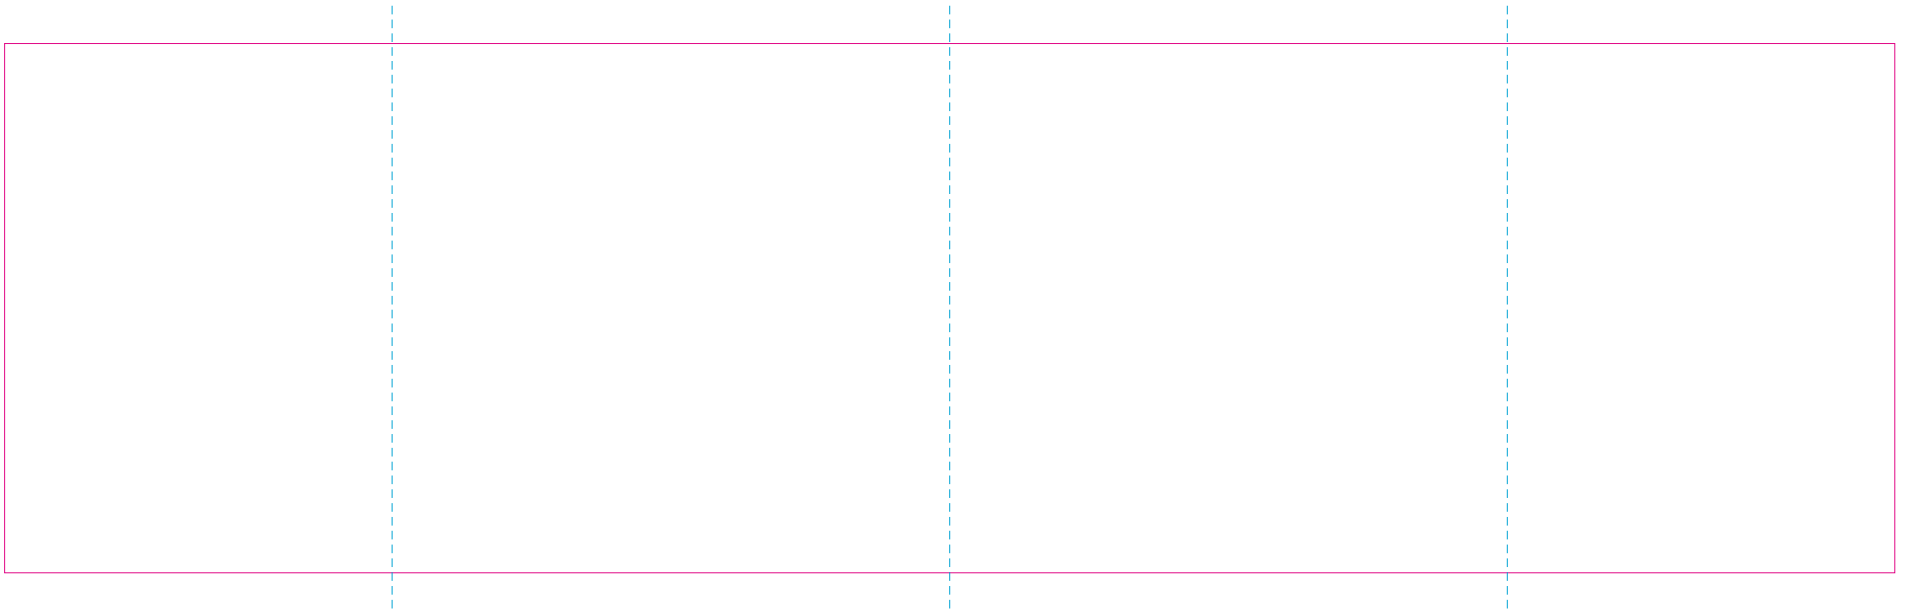

# RS

—— Edge of graphics

- - - - centerlines

file format: vector  
colours: in one color  
formats: PDF, EPS, AI, CDR

The pink outline the maximum size of graphic visible on the product.  
The blue dash line indicates the center line of the left, right and middle side of object.