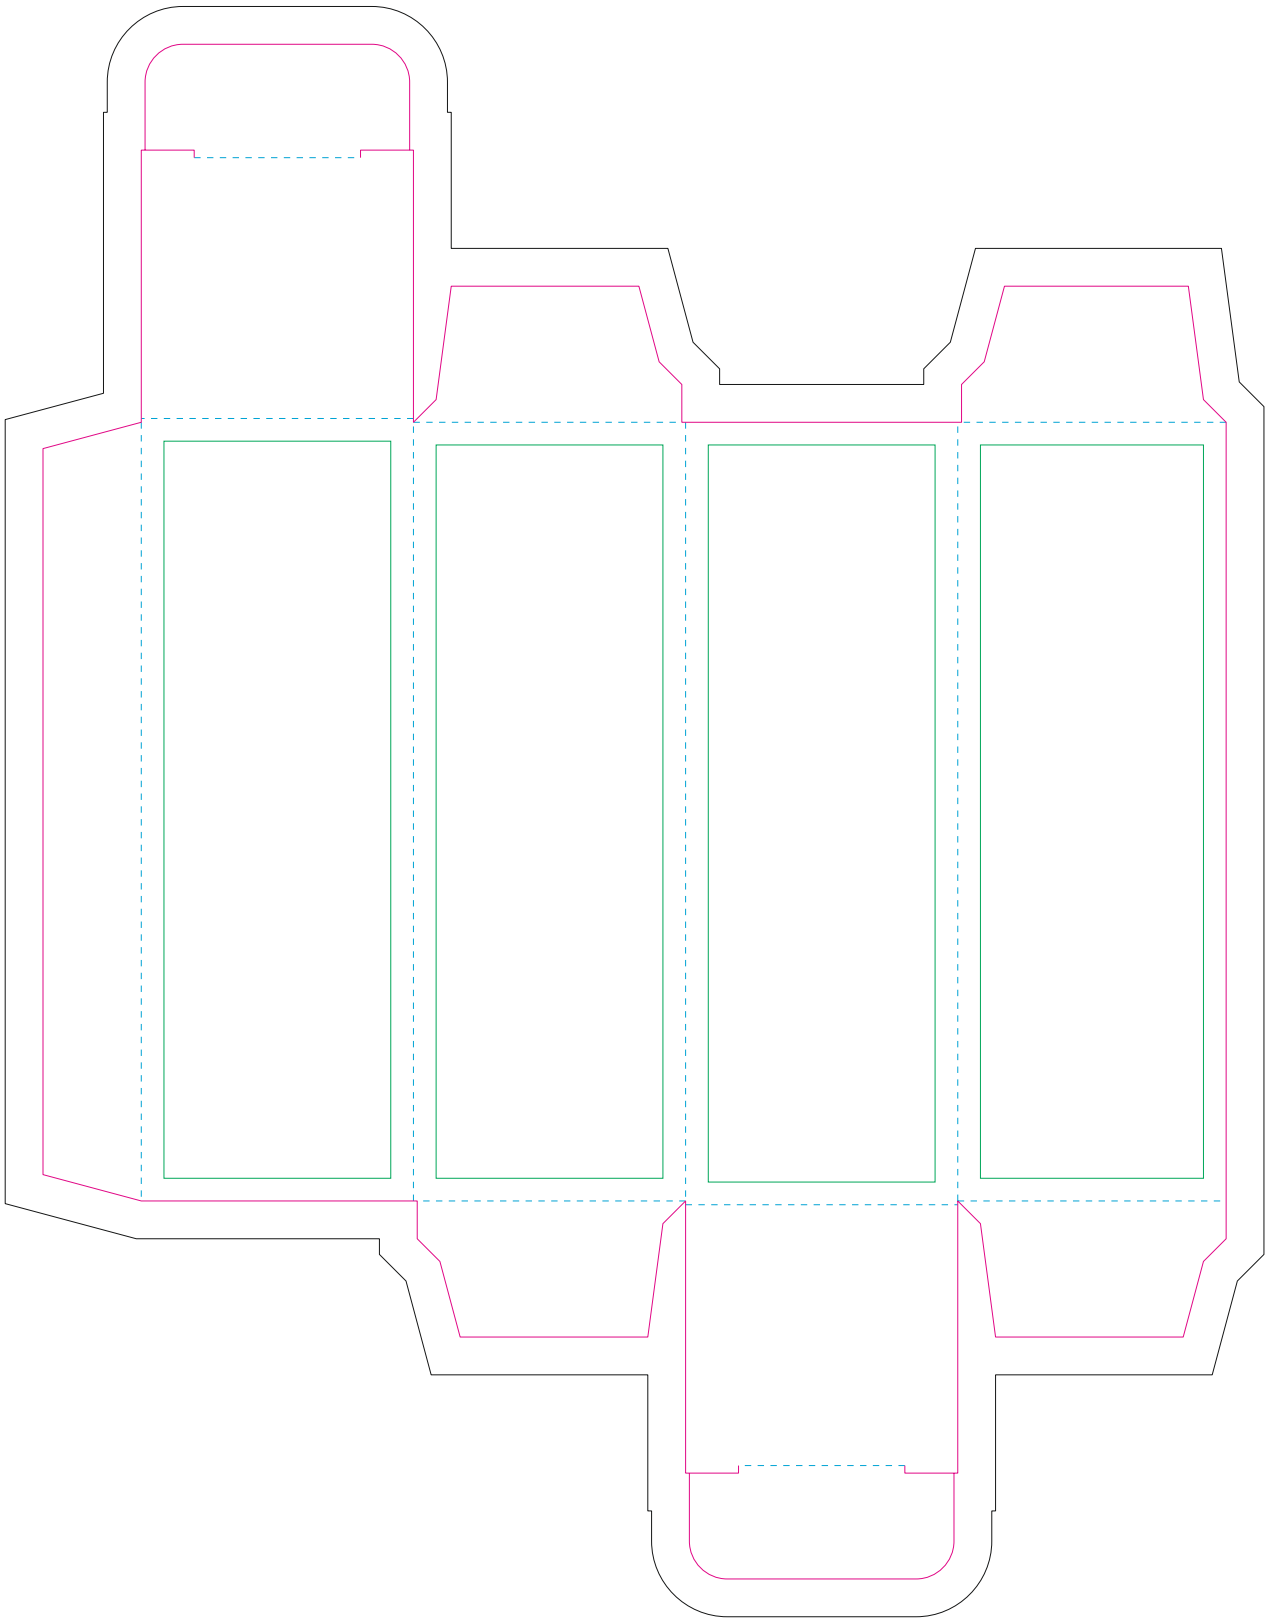

Paperboard box

- Margin
- Edge of product
- Bleed limit 5-5 mm (background must fill it)
- - - - - Fold line

resolution: min. 300DPI

colours: CMYK

formats: TIFF, PDF, EPS, AI, CDR

The green line indicates the area all non-background object - texts, logos, etc.
The pink outline the maximum size of graphic visible on the product.
The black line indicates the size of the required graphics including bleed.