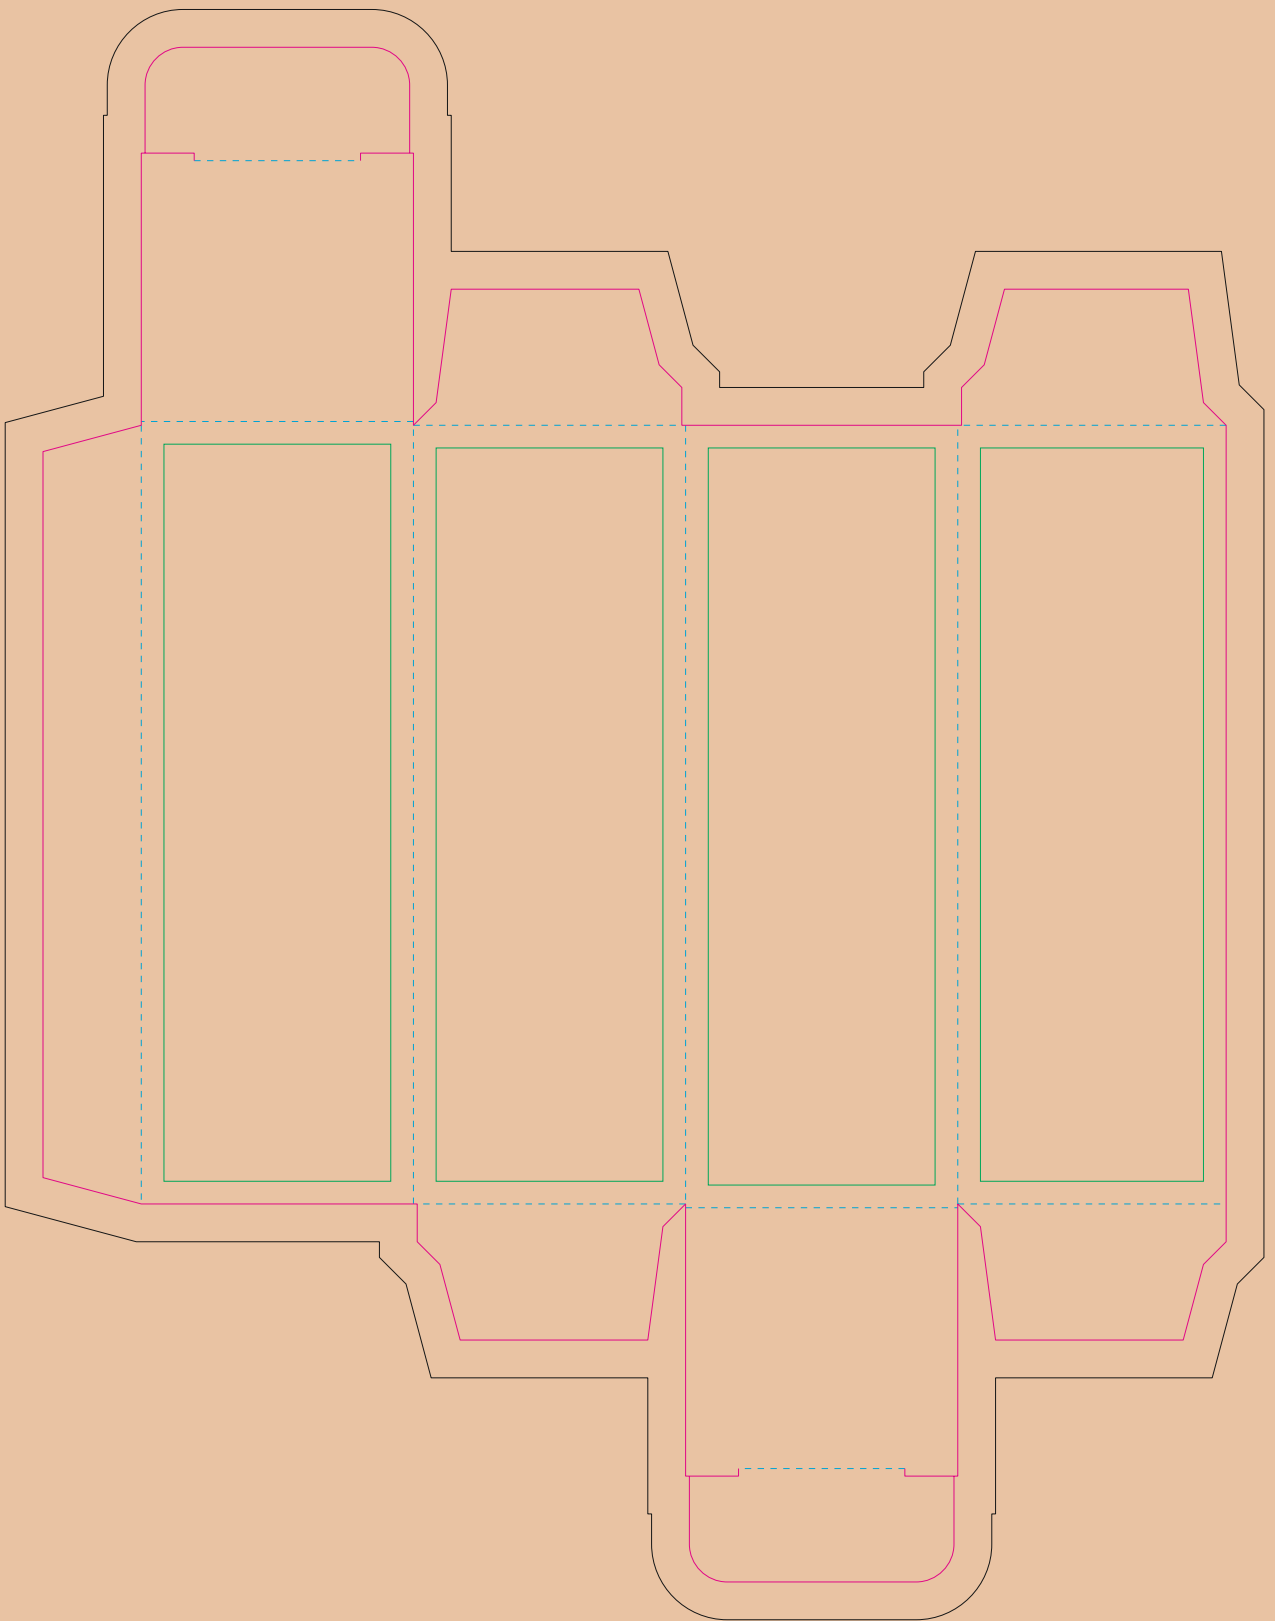

Kraft Paperboard box

- Margin
- Edge of product
- Bleed limit 5-5 mm (background must fill it)
- - - - - Fold line

resolution: min. 300DPI

colours: CMYK

formats: TIFF, PDF, EPS, AI, CDR

The green line indicates the area all non-background object - texts, logos, etc.
The pink outline the maximum size of graphic visible on the product.
The black line indicates the size of the required graphics including bleed.