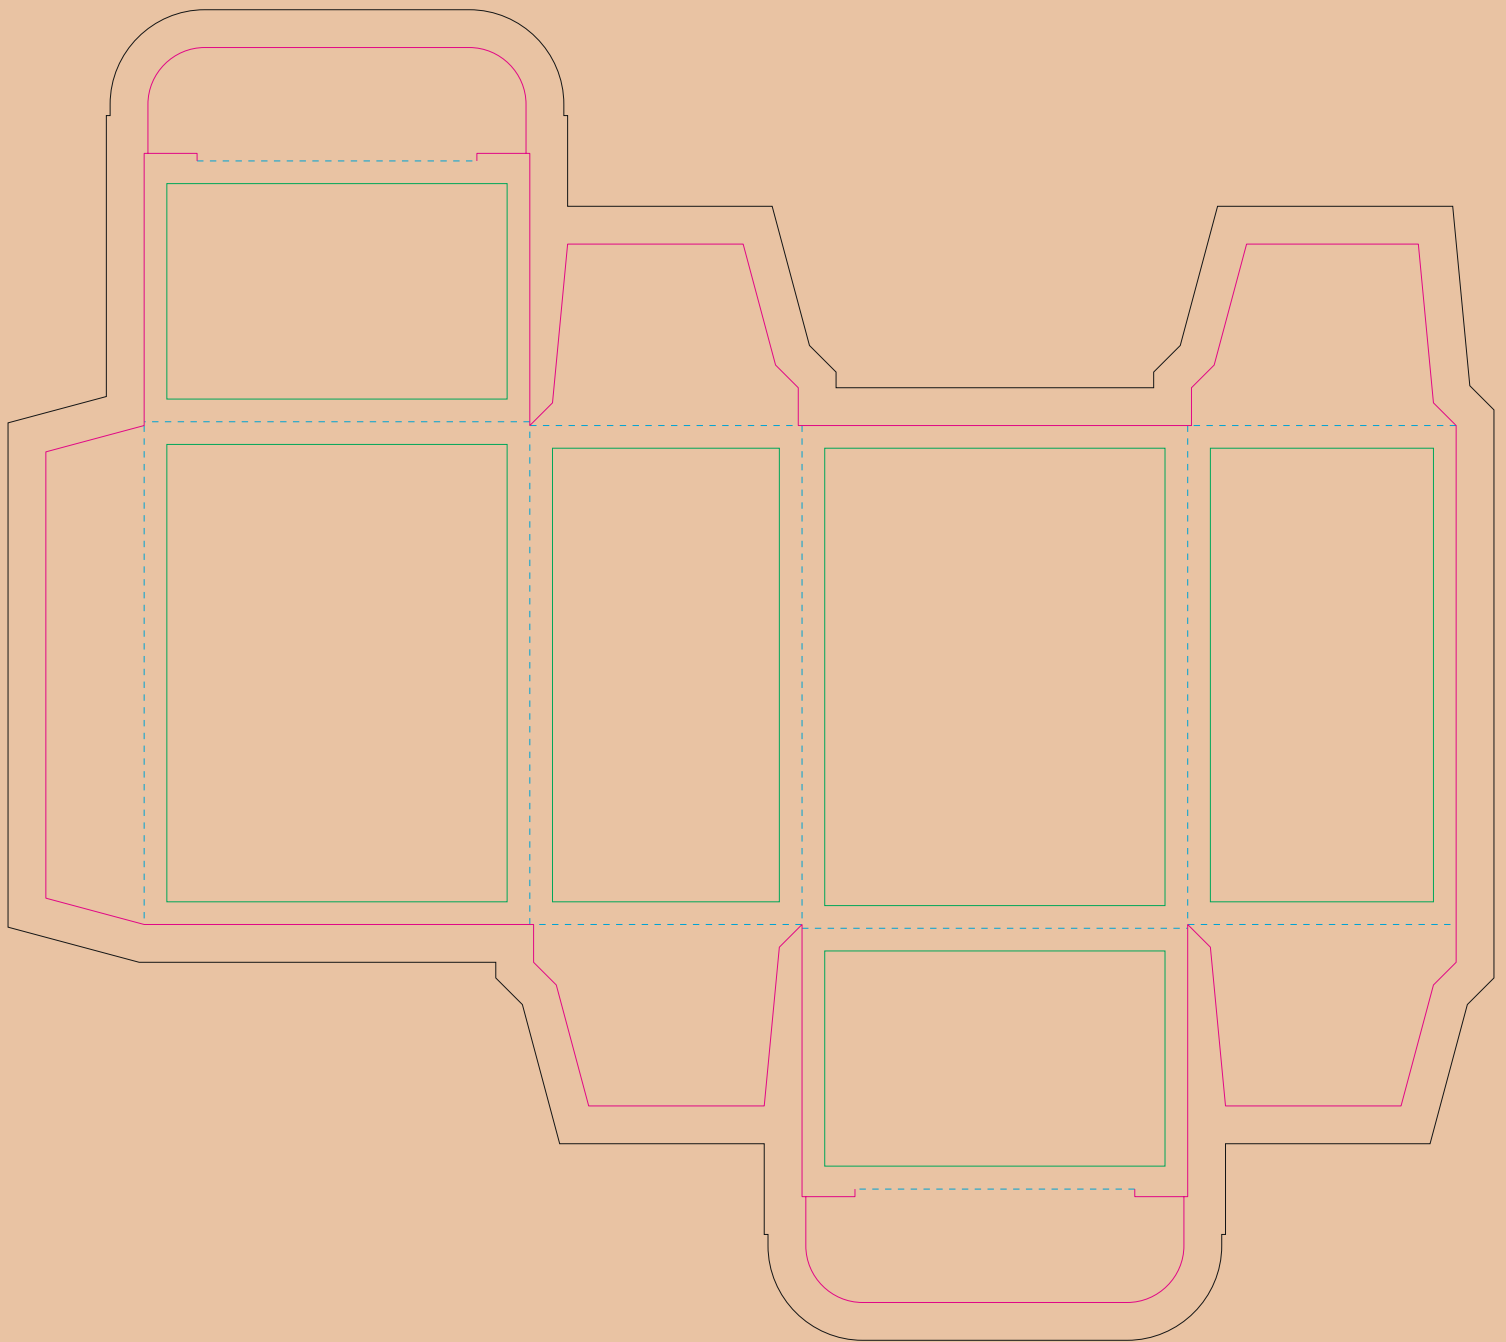

# Kraft Paperboard box

- Margin
- Edge of product
- Bleed limit 5-5 mm (background must fill it)
- - - - - Fold line

resolution: min. 300DPI

colours: CMYK

formats: TIFF, PDF, EPS, AI, CDR

The green line indicates the area all non-background object - texts, logos, etc.

The pink outline the maximum size of graphic visible on the product.

The black line indicates the size of the required graphics including bleed.