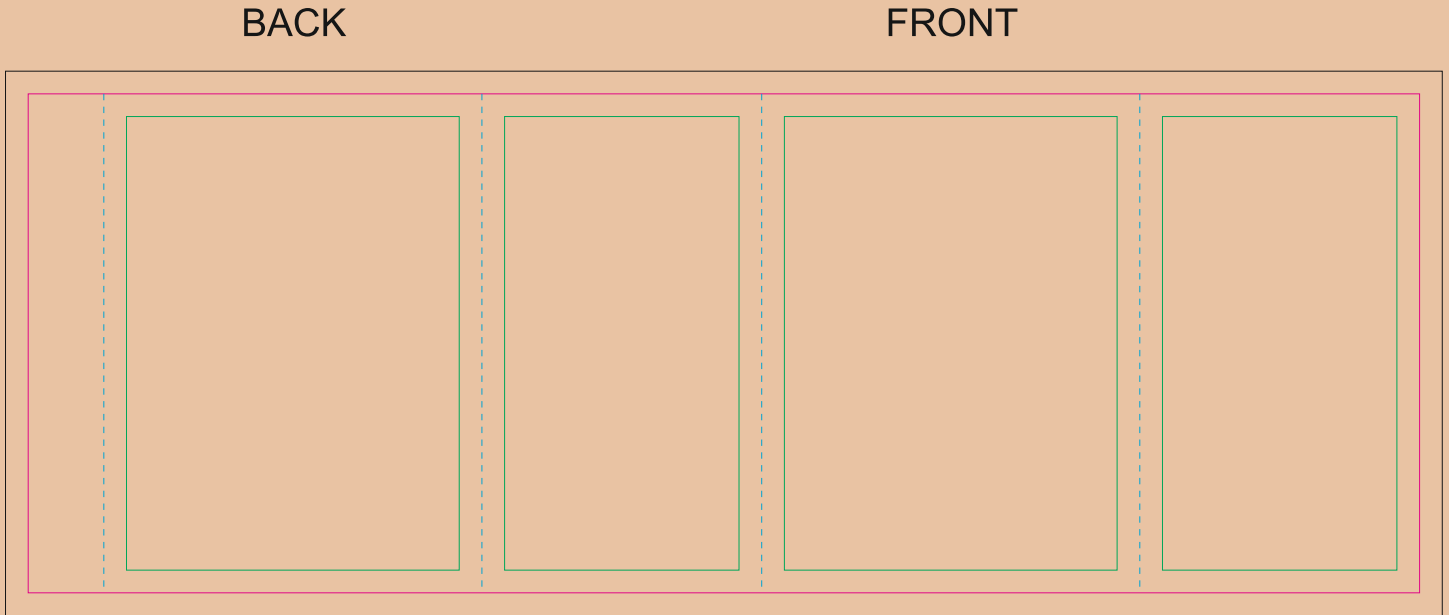

# Kraft paper sleeve

The size of the paper sleeve is for reference only as product packaging size may vary.

- Margin
- Edge of product
- Bleed limit 3-3 mm (background must fill it)
- - - - - Fold line

resolution: min. 300DPI  
colours: CMYK  
formats: TIFF, PDF, EPS, AI, CDR

The green line indicates the area all non-background object - texts, logos, etc.  
The pink outline the maximum size of graphic visible on the product.  
The black line indicates the size of the required graphics including bleed.