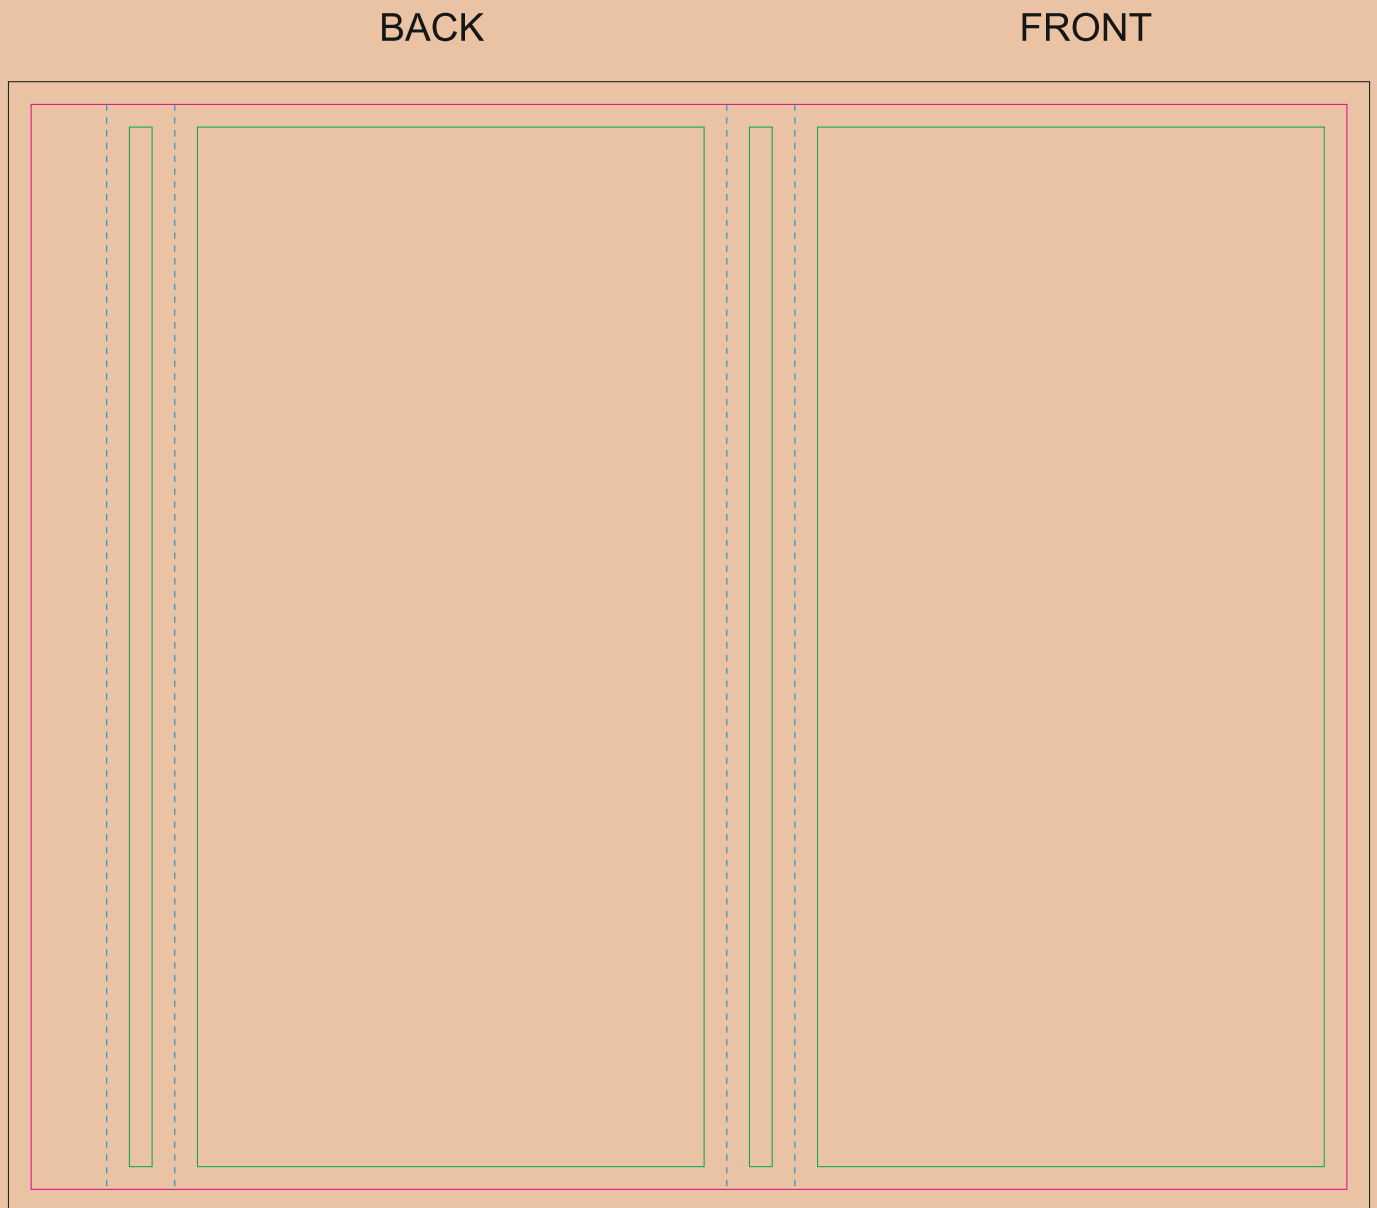

Kraft paper sleeve

The size of the paper sleeve is for reference only as product packaging size may vary.

— Margin

— Edge of product

— Bleed limit 5-5 mm (background must fill it)

- - - - - Fold line

resolution: min. 300DPI

colours: CMYK

formats: TIFF, PDF, EPS, AI, CDR

The green line indicates the area all non-background object - texts, logos, etc.

The pink outline the maximum size of graphic visible on the product.

The black line indicates the size of the required graphics including bleed.