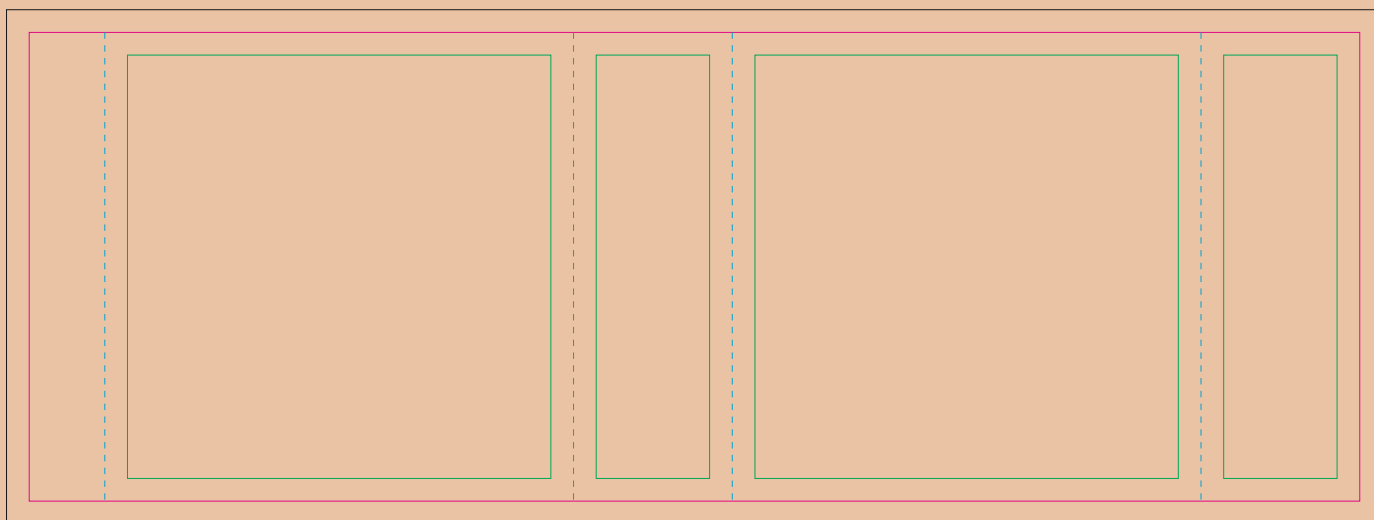

Kraft paper sleeve

The size of the paper sleeve is for reference only as product packaging size may vary.

BACK

FRONT

- Margin
- Edge of product
- Bleed limit 3-3 mm (background must fill it)
- - - - - Fold line

resolution: min. 300DPI

colours: CMYK

formats: TIFF, PDF, EPS, AI, CDR

The green line indicates the area all non-background object - texts, logos, etc.

The pink outline the maximum size of graphic visible on the product.

The black line indicates the size of the required graphics including bleed.