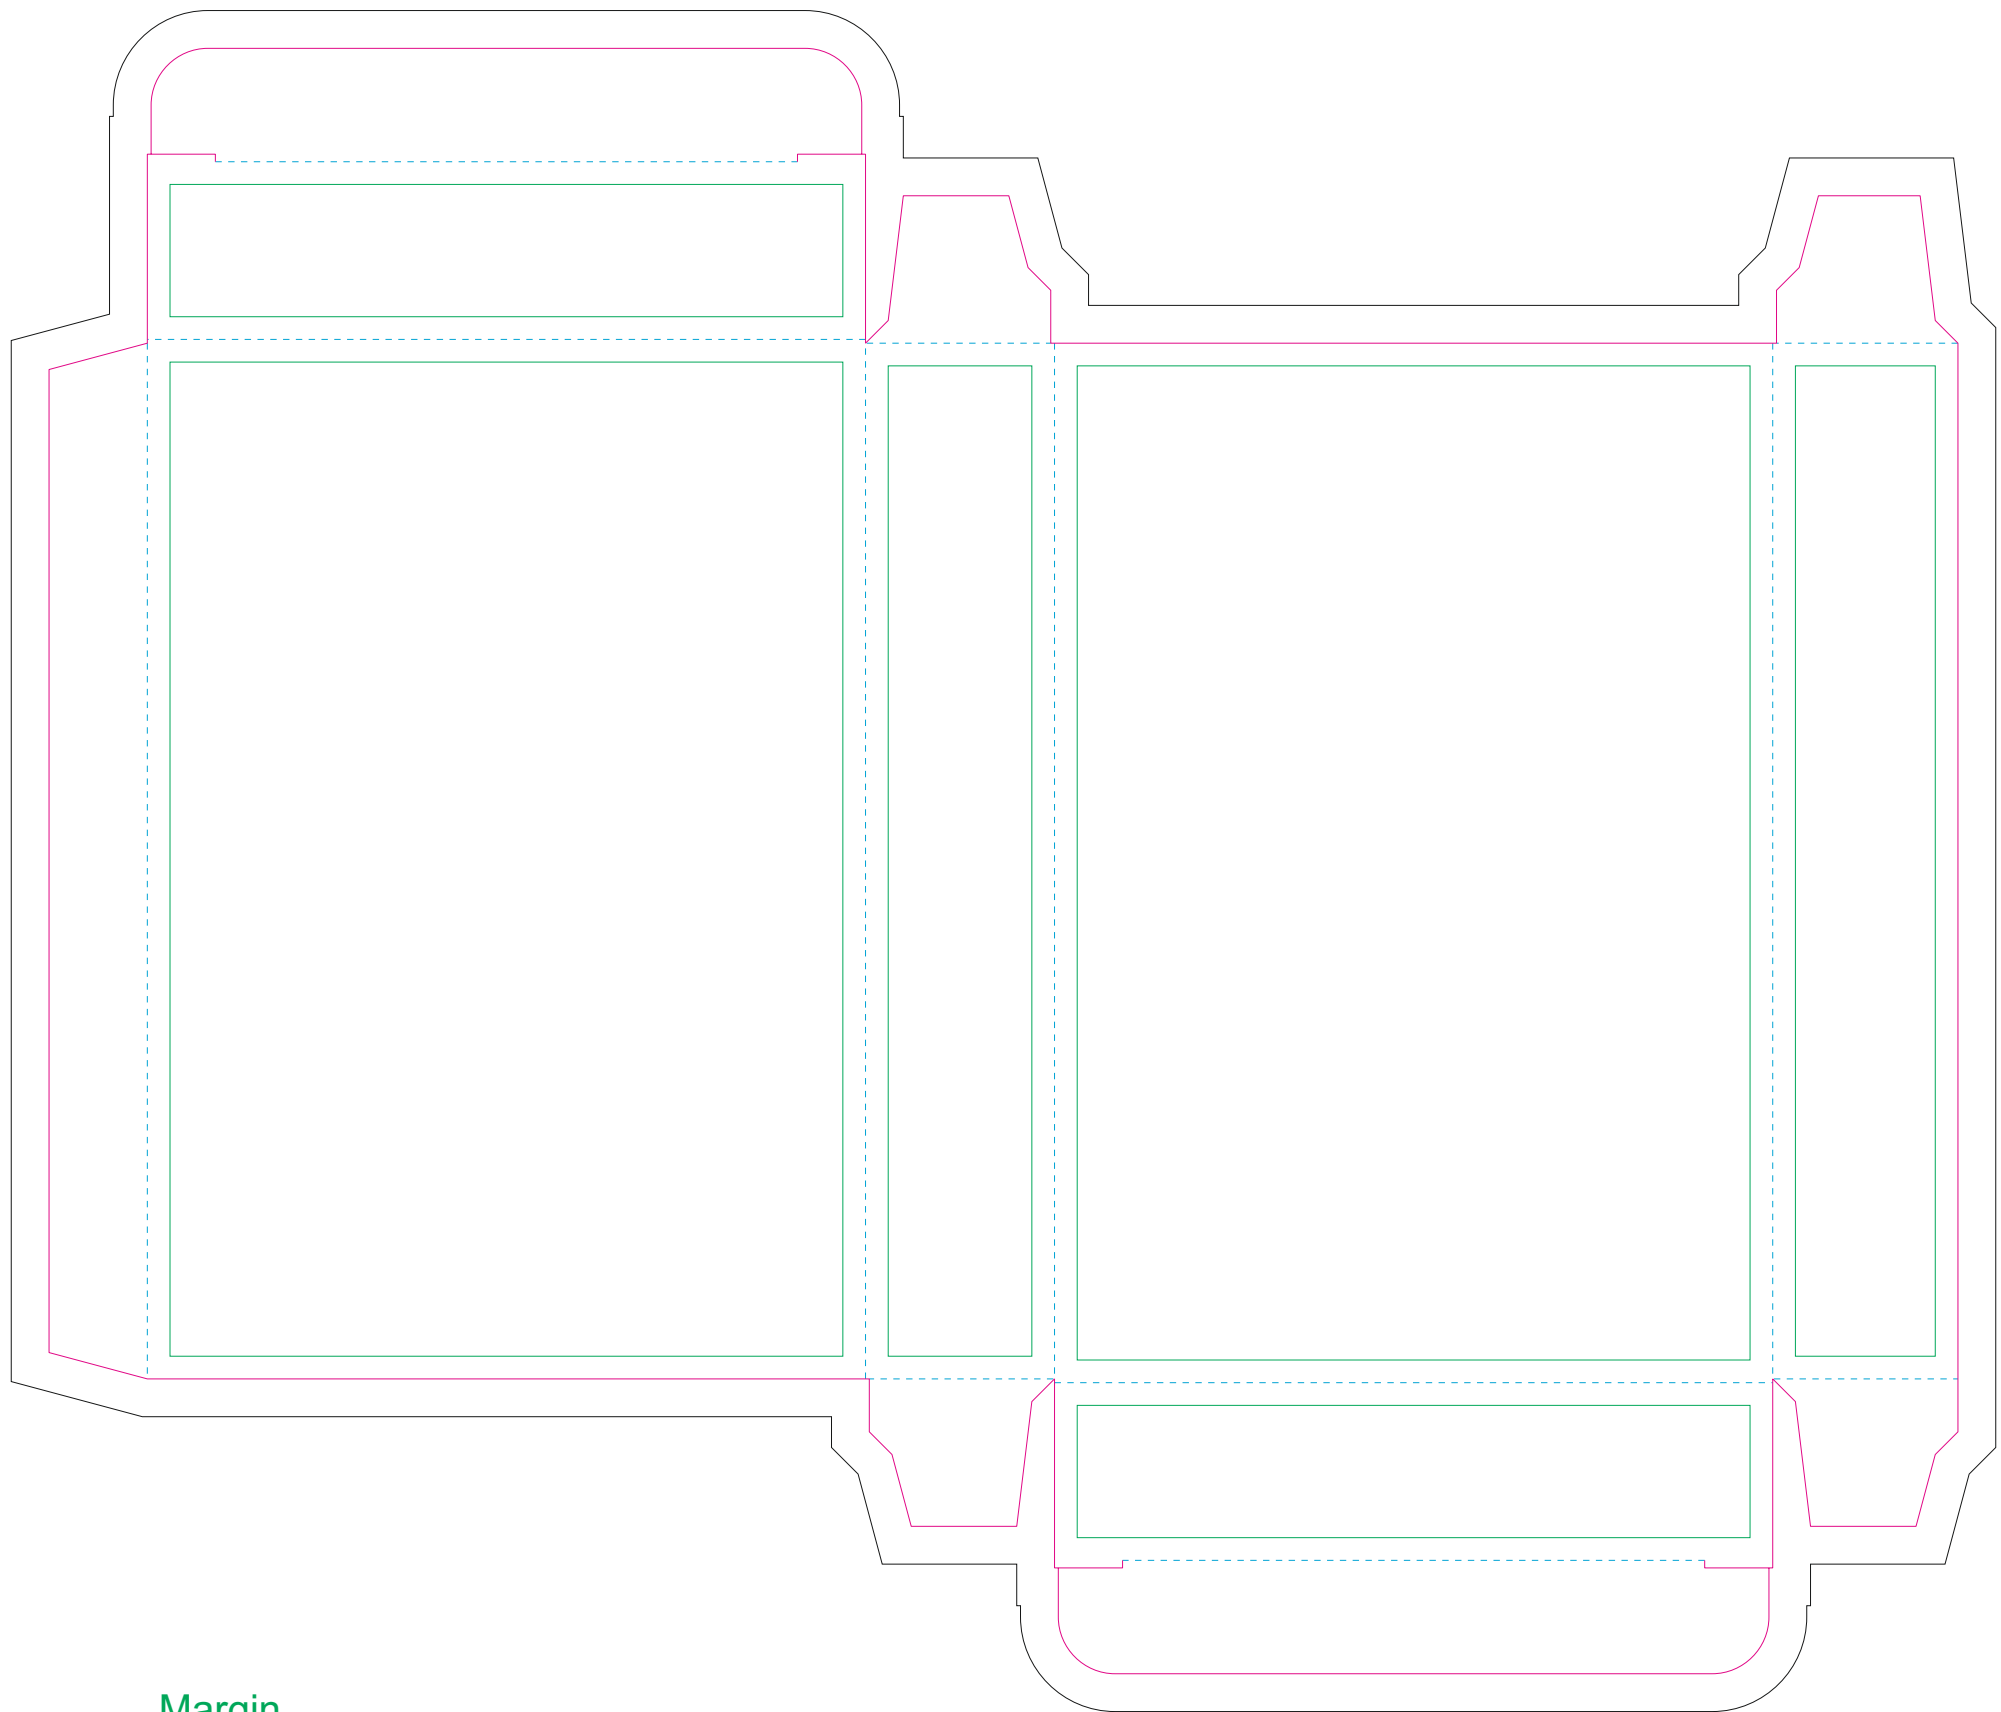

Paperboard box

- Margin
- Edge of product
- Bleed limit 5-5 mm (background must fill it)
- - - - - Fold line

resolution: min. 300DPI

colours: CMYK

formats: TIFF, PDF, EPS, AI, CDR

The green line indicates the area all non-background object - texts, logos, etc.

The pink outline the maximum size of graphic visible on the product.

The black line indicates the size of the required graphics including bleed.