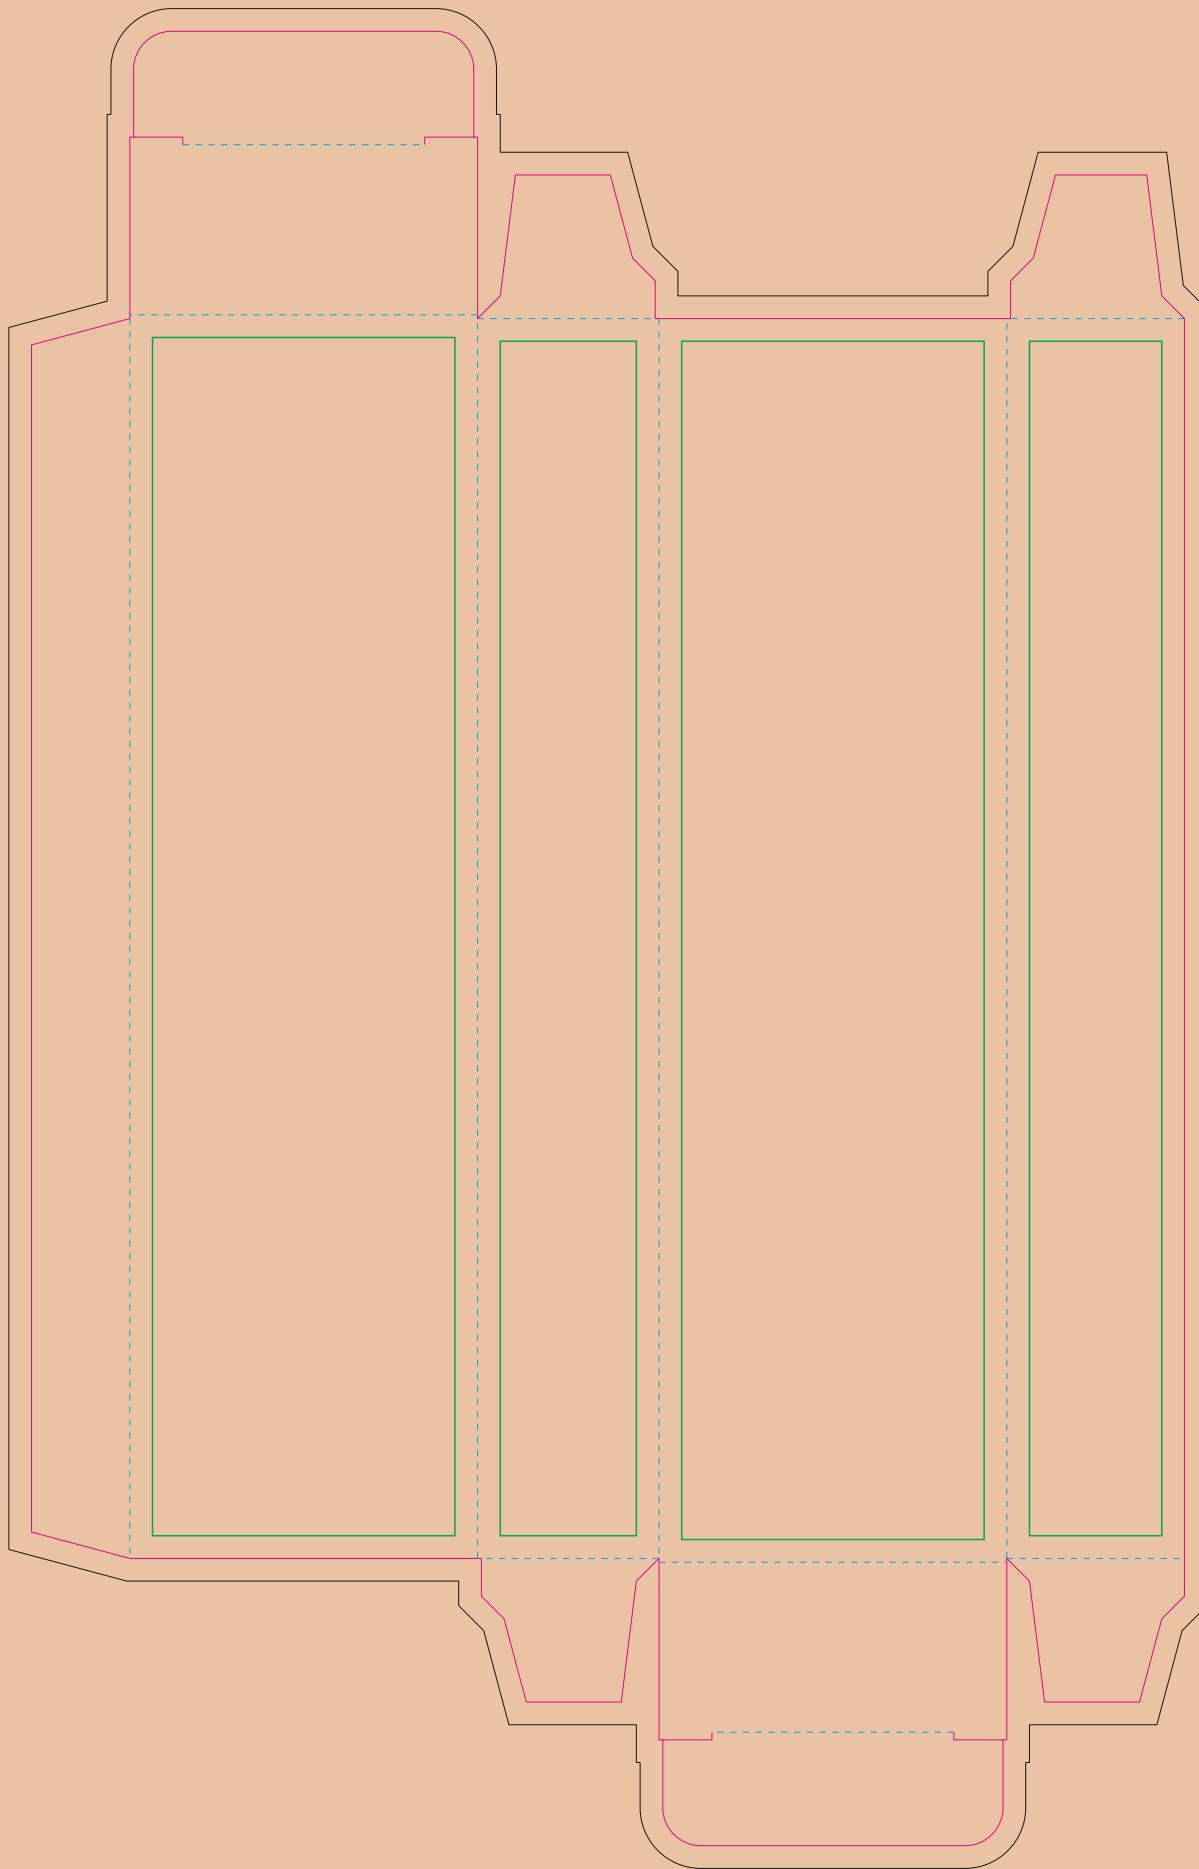

Kraft Paperboard box

- Margin
- Edge of product
- Bleed limit 5-5 mm (background must fill it)
- - - - - Fold line

resolution: min. 300DPI

colours: CMYK

formats: TIFF, PDF, EPS, AI, CDR

The green line indicates the area all non-background object - texts, logos, etc.

The pink outline the maximum size of graphic visible on the product.

The black line indicates the size of the required graphics including bleed.