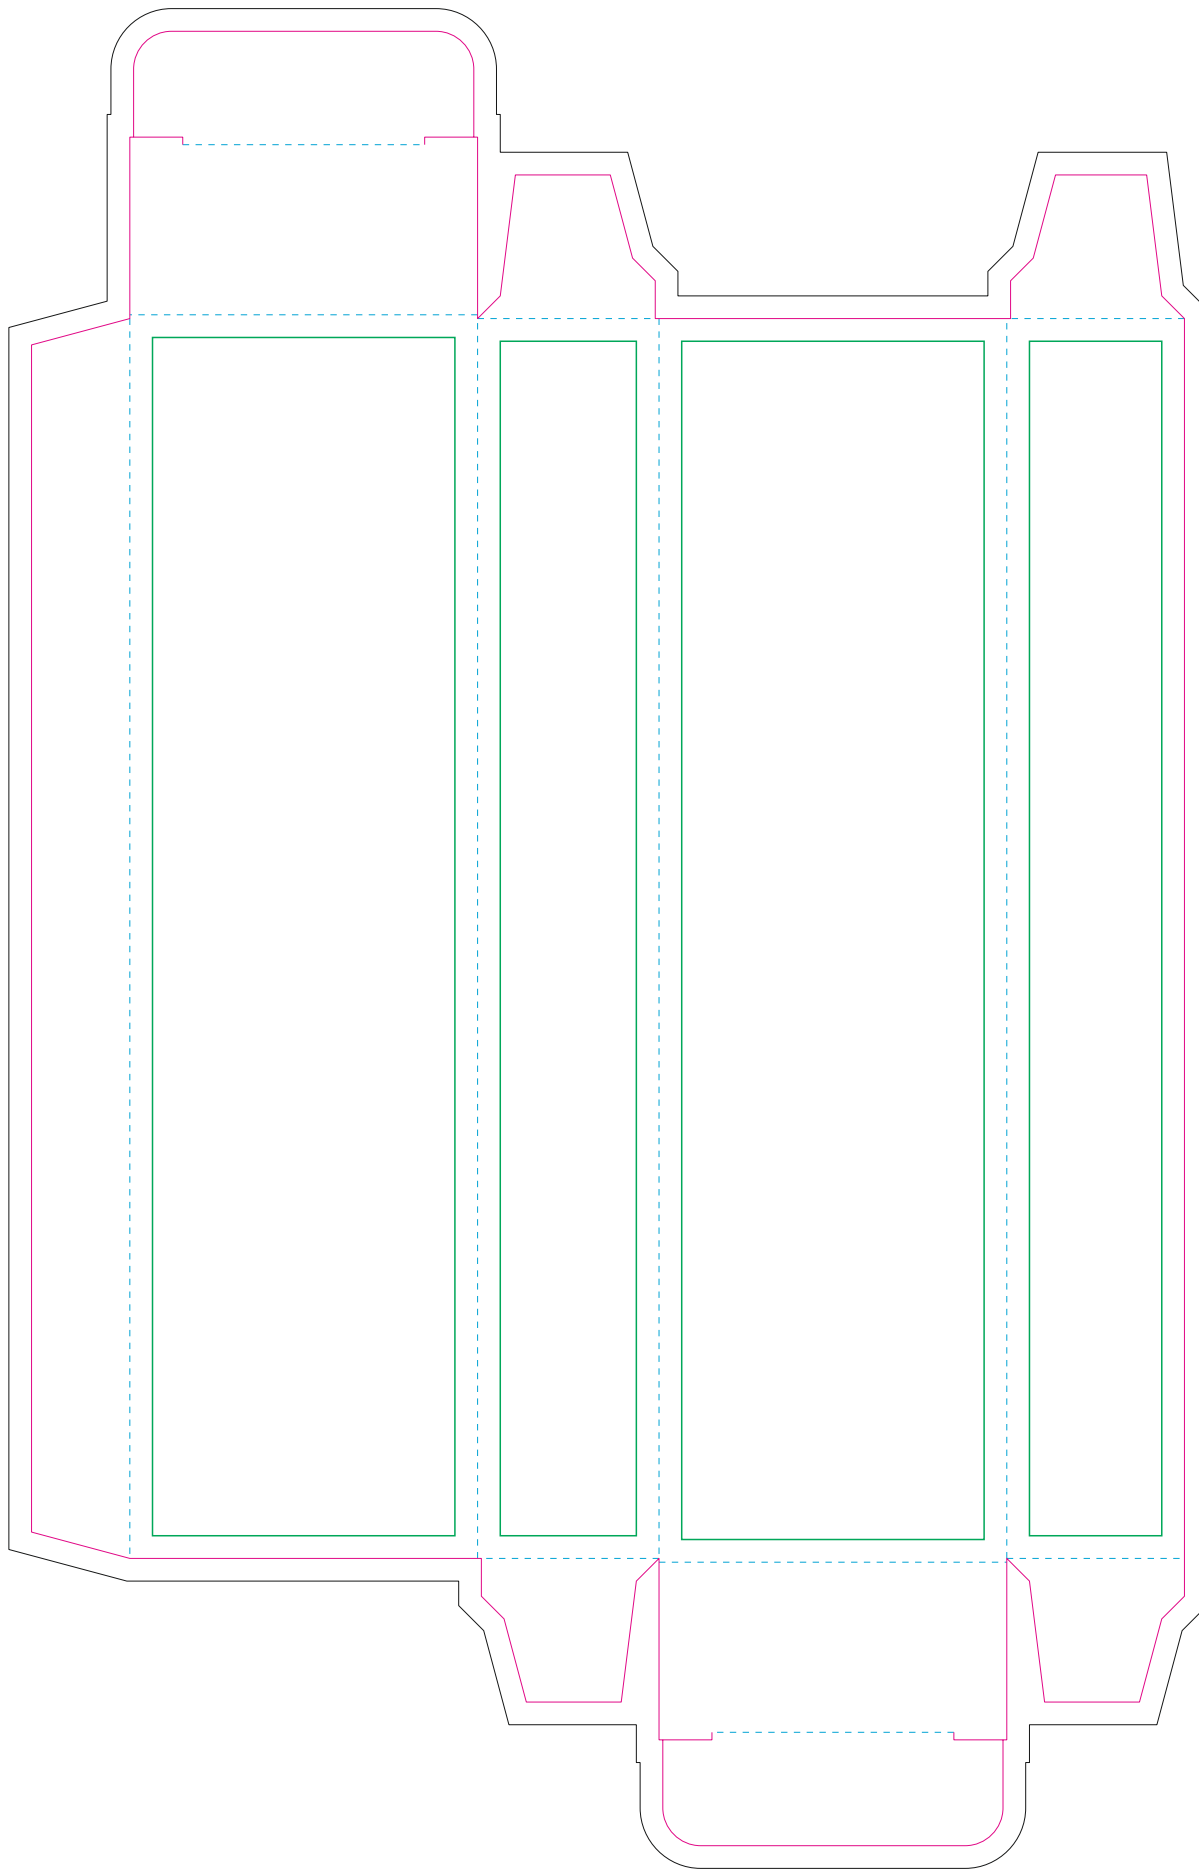

Paperboard box

- Margin
- Edge of product
- Bleed limit 5-5 mm (background must fill it)
- - - - - Fold line

resolution: min. 300DPI

colours: CMYK

formats: TIFF, PDF, EPS, AI, CDR

The green line indicates the area all non-background object - texts, logos, etc.

The pink outline the maximum size of graphic visible on the product.

The black line indicates the size of the required graphics including bleed.