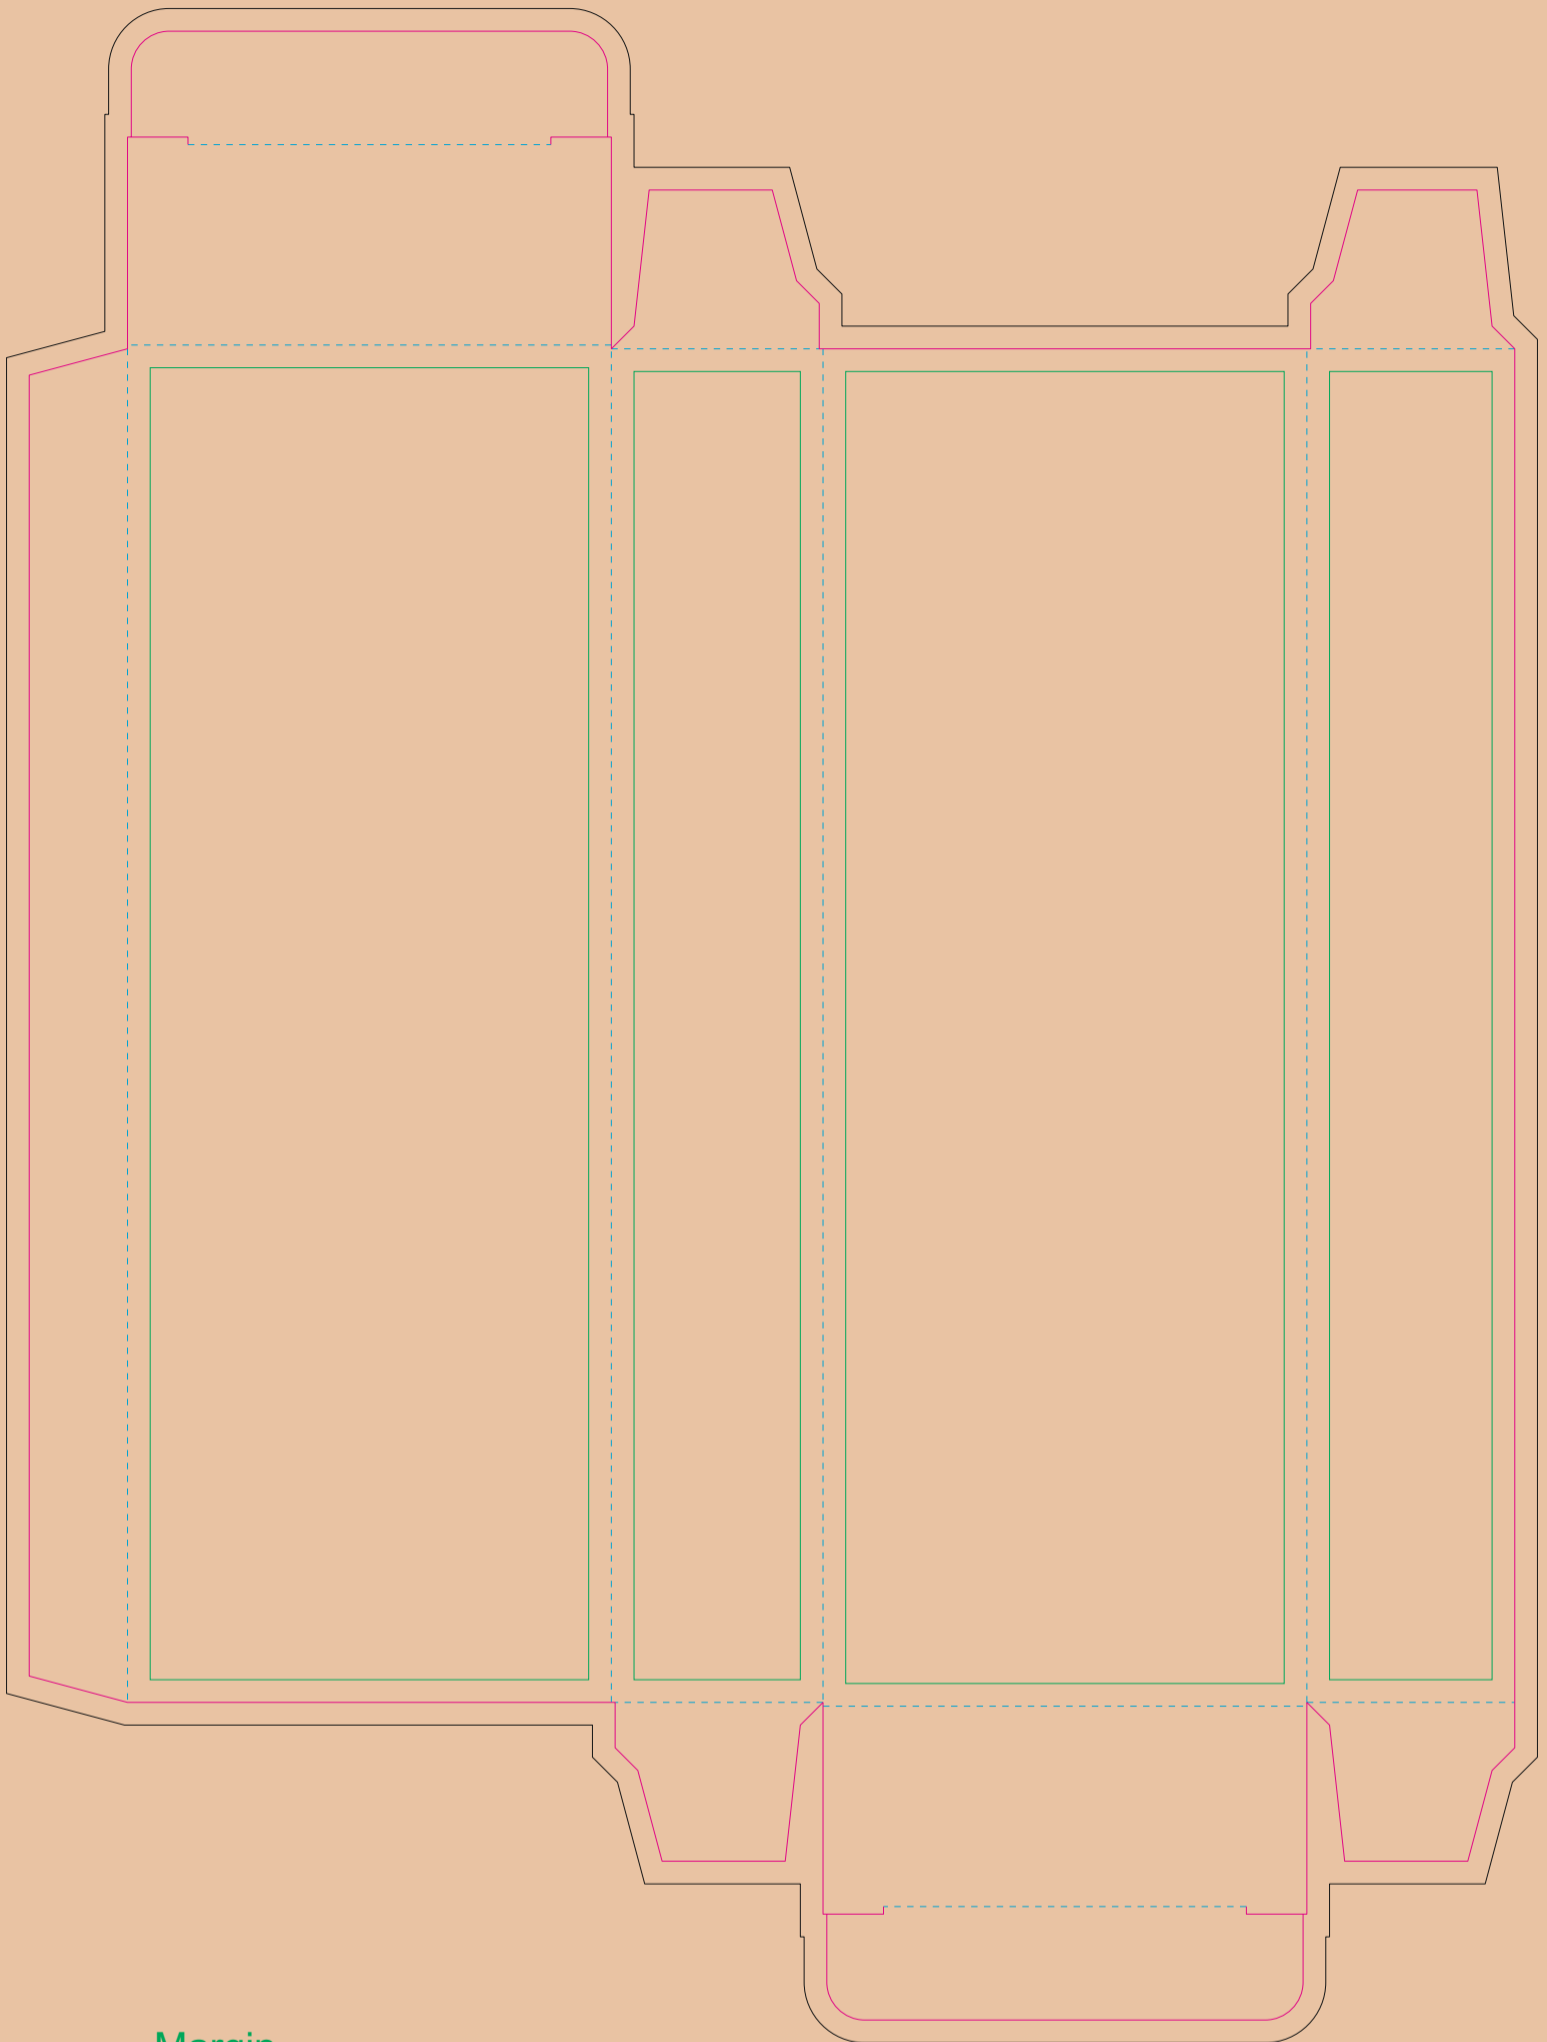

Kraft Paperboard box

- Margin
- Edge of product
- Bleed limit 3-3 mm (background must fill it)
- - - - - Fold line

resolution: min. 300DPI
colours: CMYK
formats: TIFF, PDF, EPS, AI, CDR

The green line indicates the area all non-background object - texts, logos, etc.
The pink outline the maximum size of graphic visible on the product.
The black line indicates the size of the required graphics including bleed.