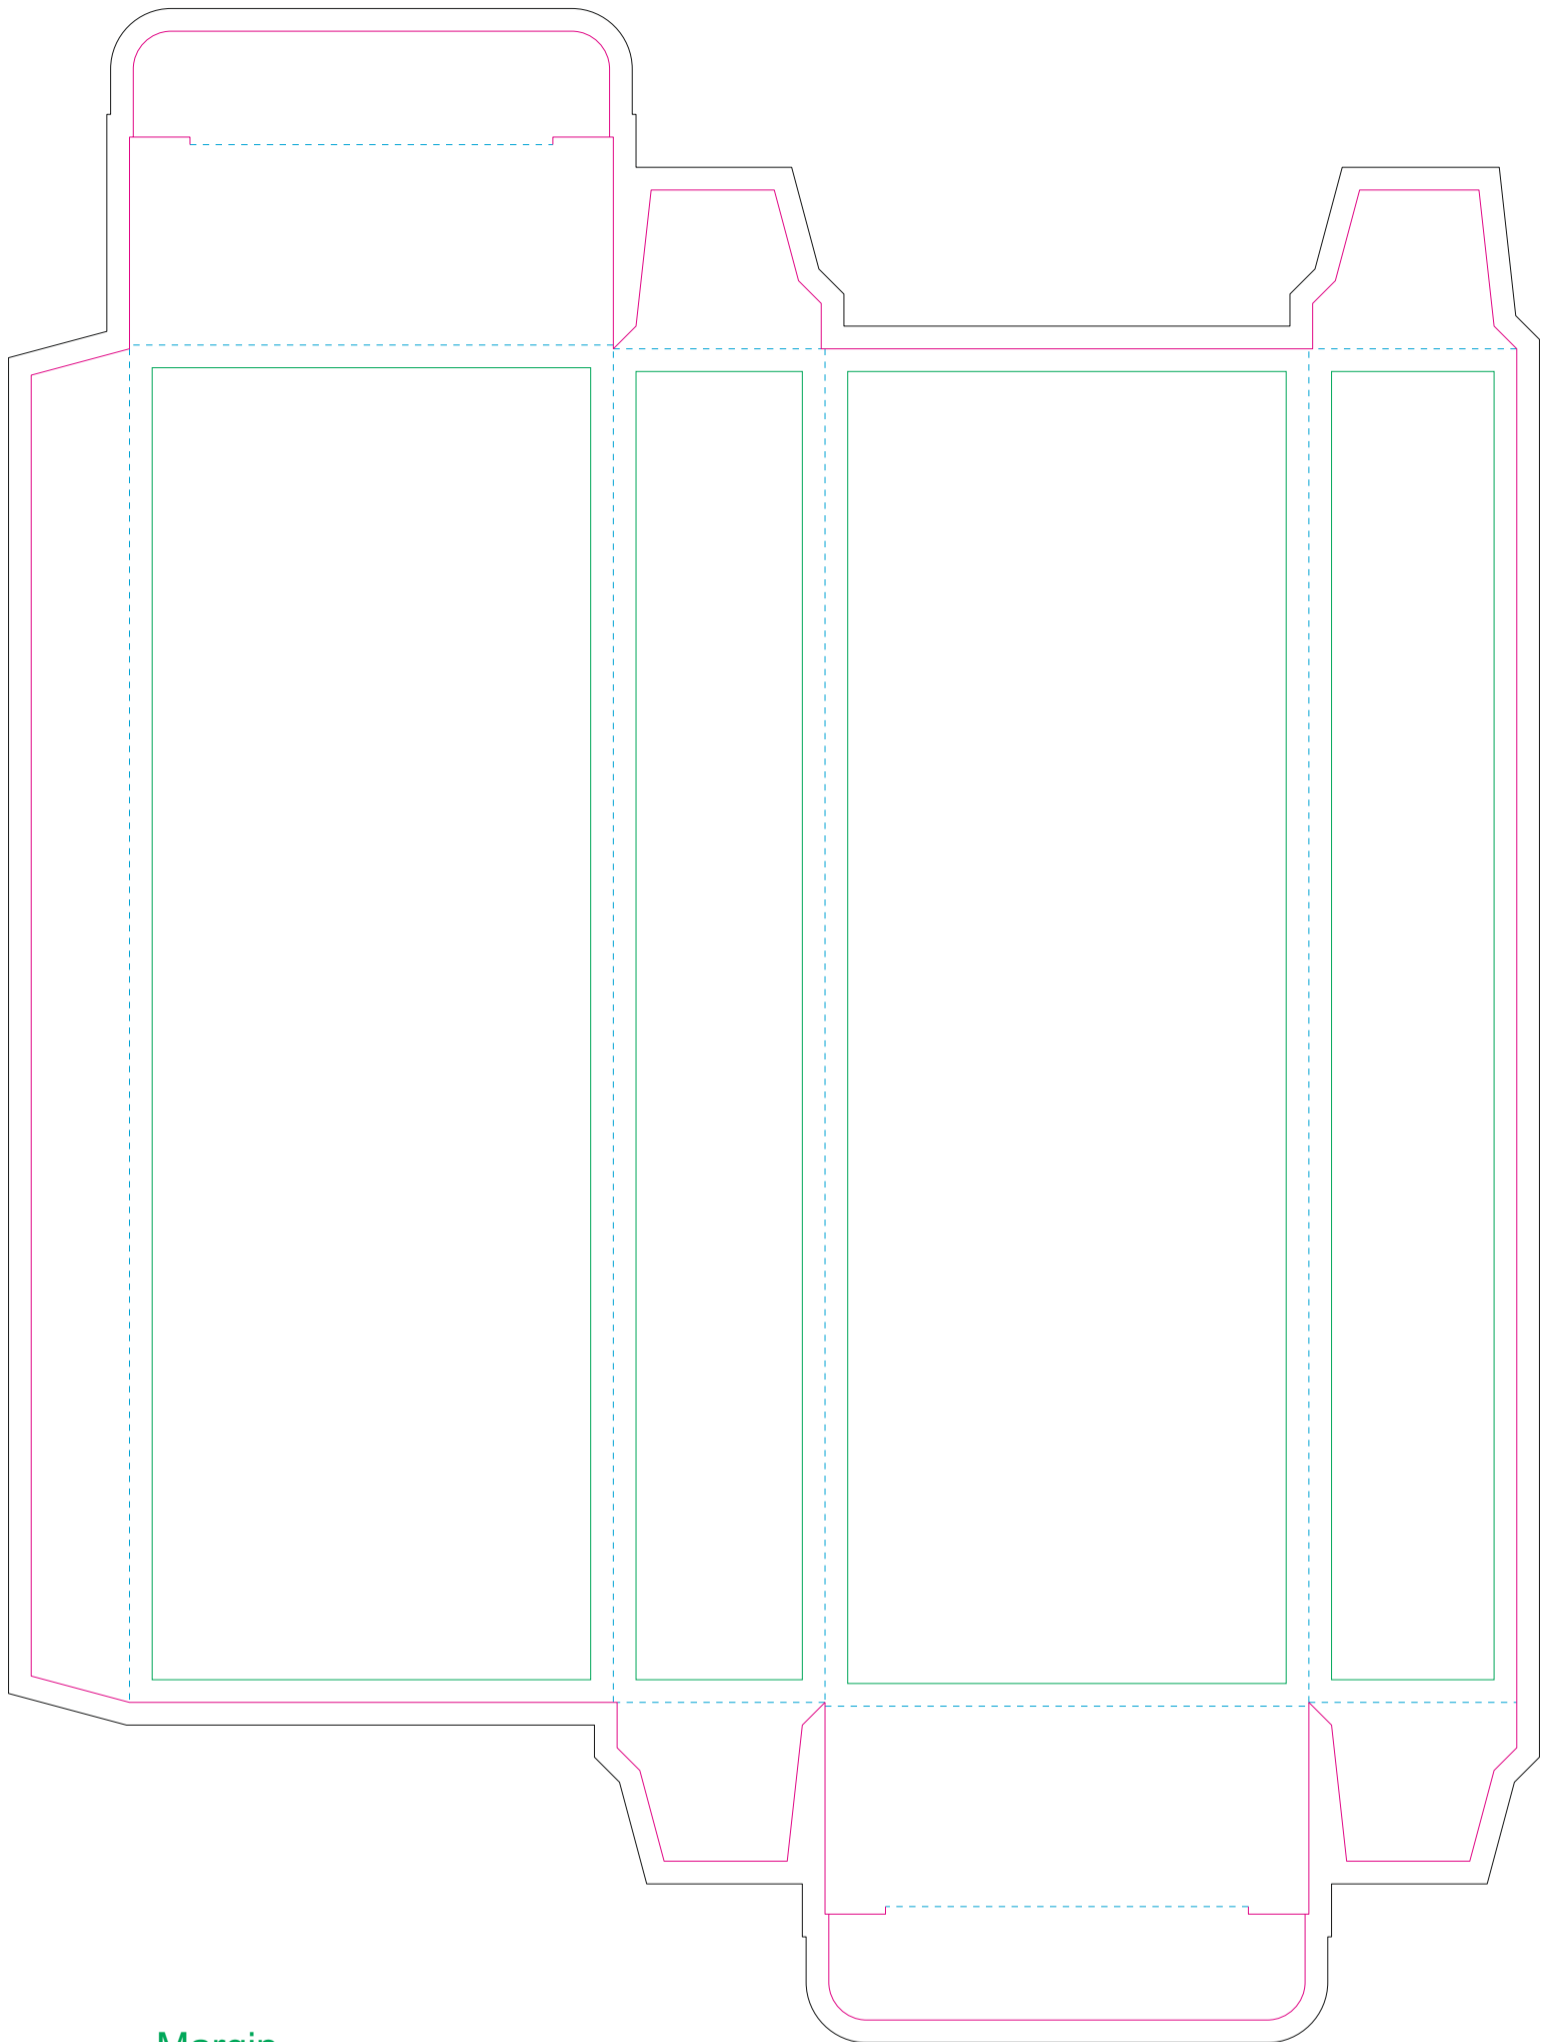

Paperboard box

- Margin
- Edge of product
- Bleed limit 3-3 mm (background must fill it)
- - - - - Fold line

resolution: min. 300DPI
colours: CMYK
formats: TIFF, PDF, EPS, AI, CDR

The green line indicates the area all non-background object - texts, logos, etc.
The pink outline the maximum size of graphic visible on the product.
The black line indicates the size of the required graphics including bleed.