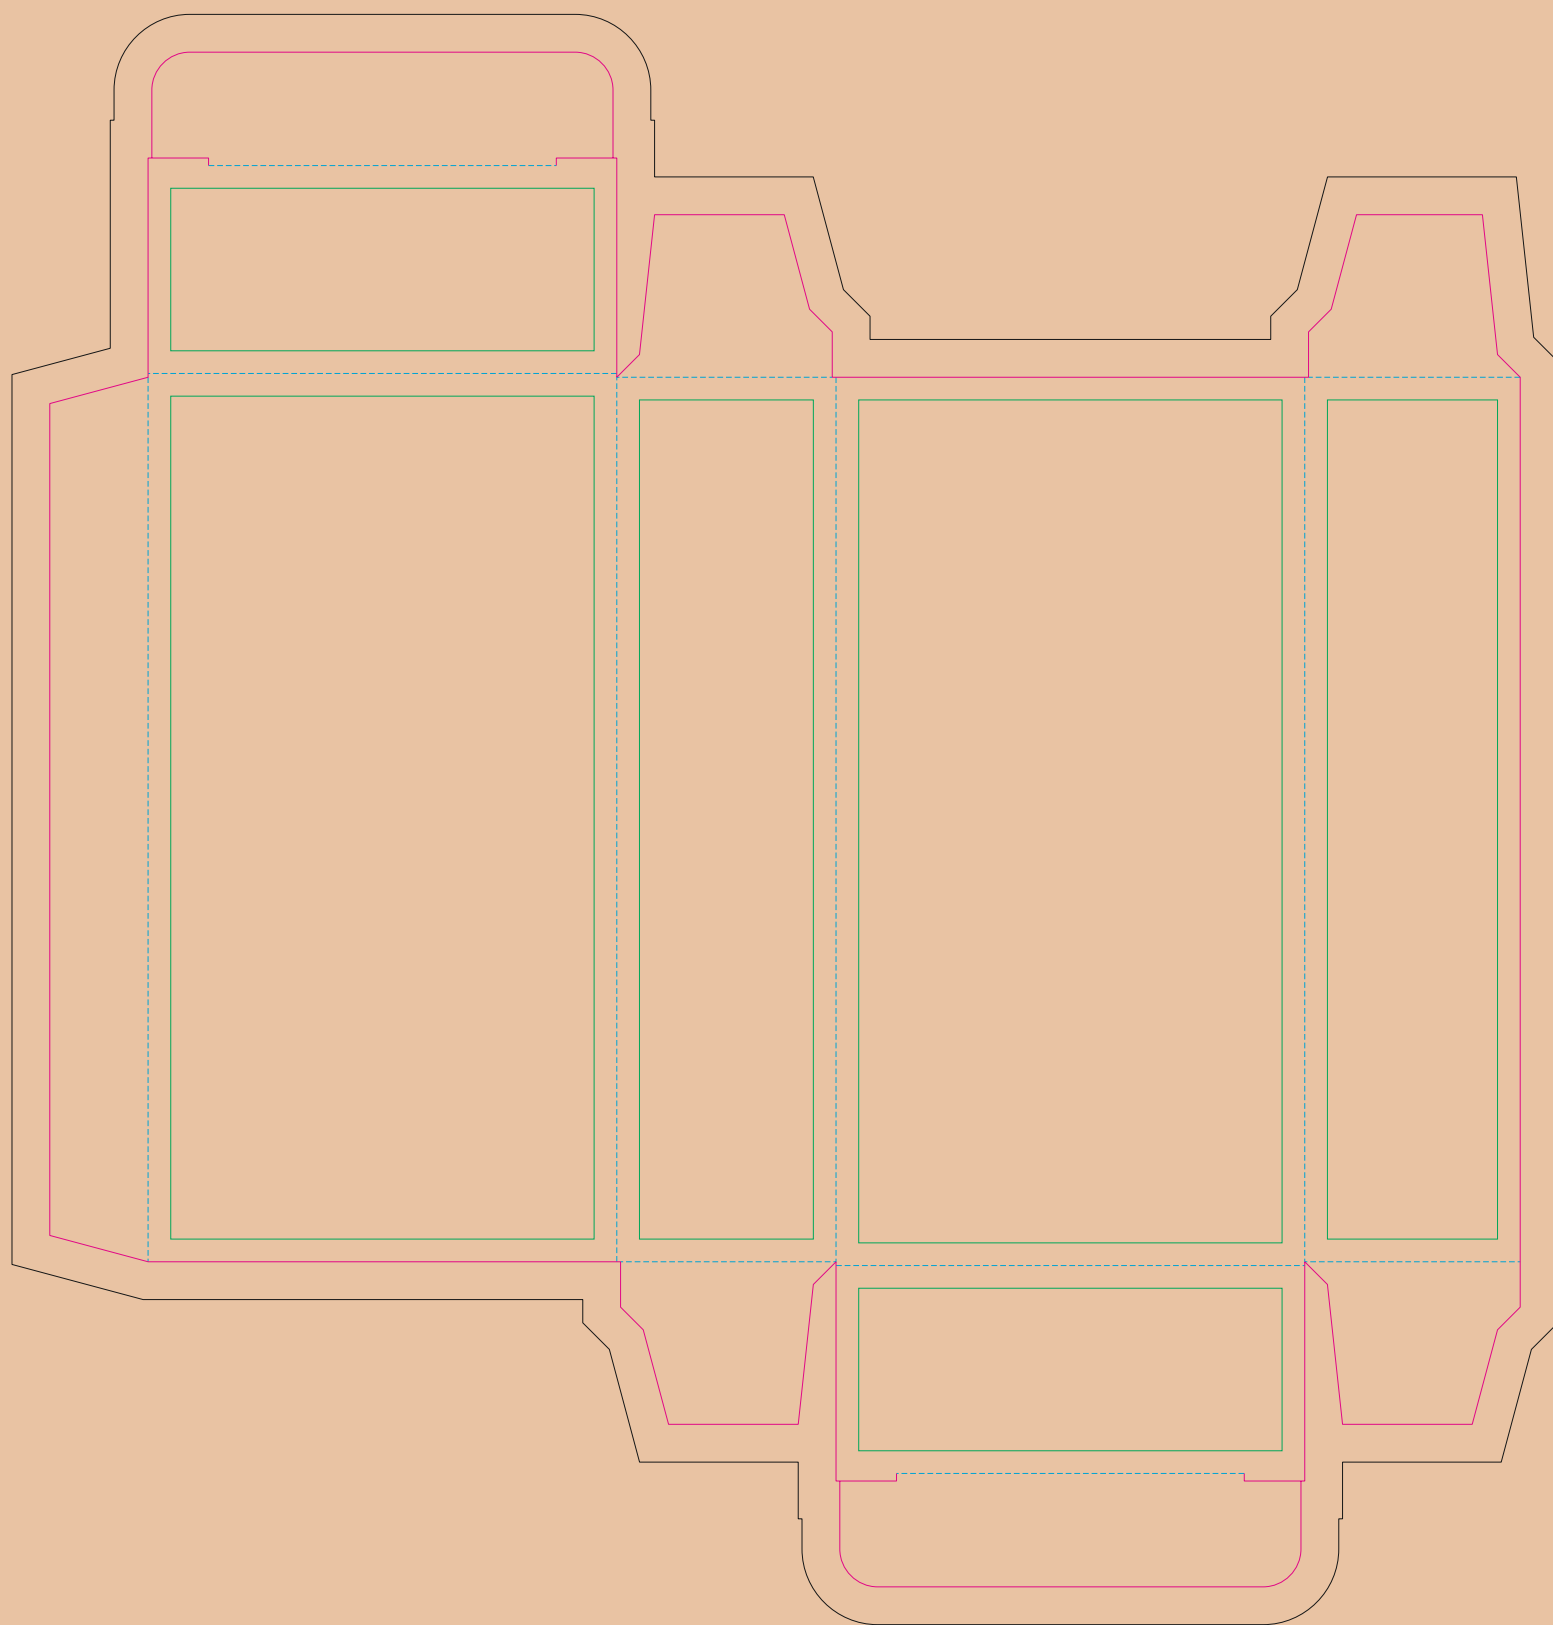

Kraft Paperboard box

- Margin
- Edge of product
- Bleed limit 5-5 mm (background must fill it)
- - - - - Fold line

resolution: min. 300 DPI
colours: CMYK
formats: TIFF, PDF, EPS, AI, CDR

The green line indicates the area all non-background object-texts, logos, etc.
The pink outline the maximum size of graphic visible on the product.
The black line indicates the size of the required graphics including bleed.
The blue dash line indicates the folding.