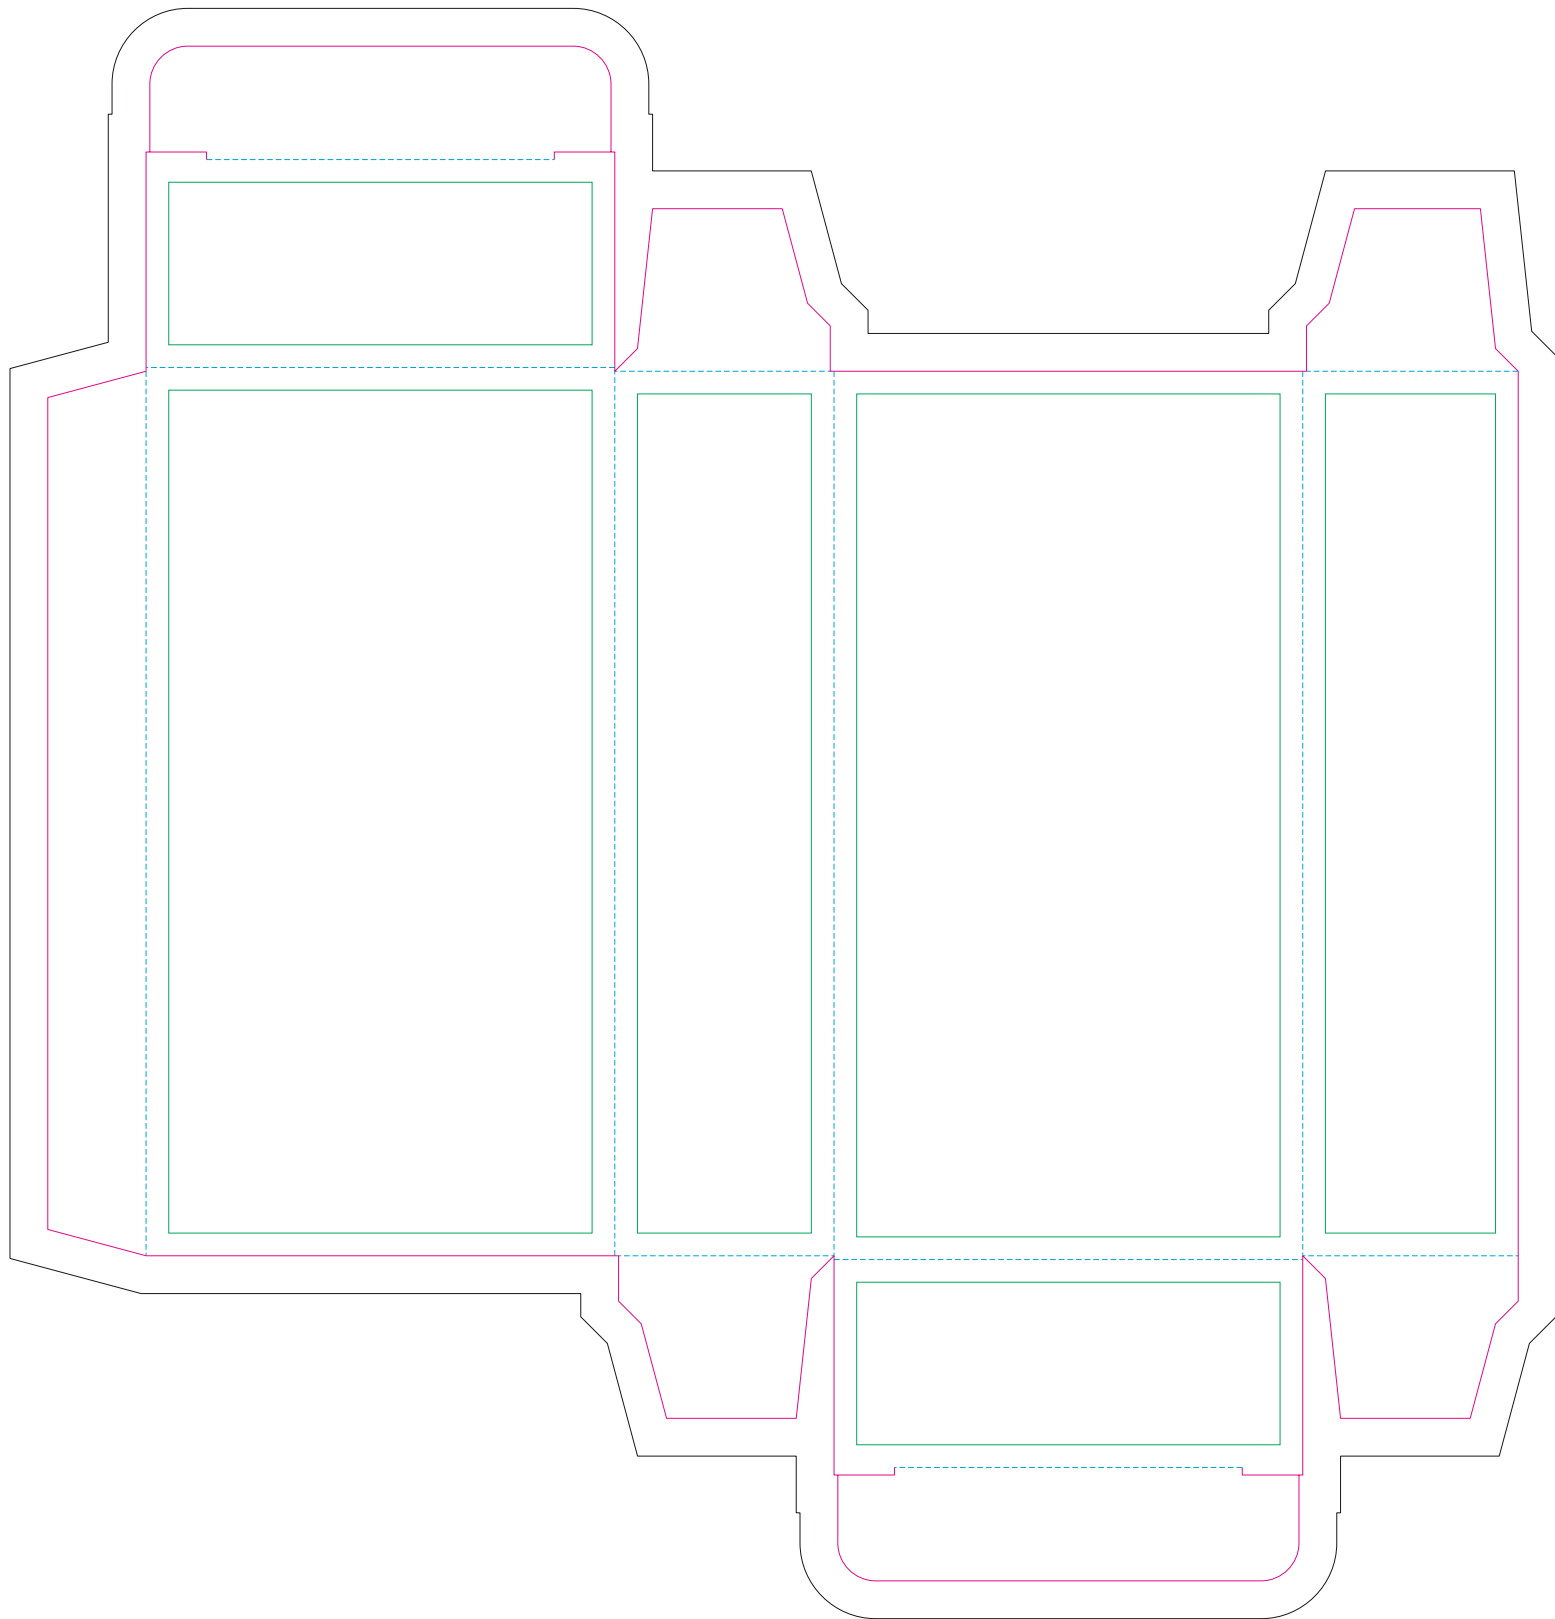

Paperboard box

- Margin
- Edge of product
- Bleed limit 5-5 mm (background must fill it)
- - - - - Fold line

resolution: min. 300 DPI
colours: CMYK
formats: TIFF, PDF, EPS, AI, CDR

The green line indicates the area all non-background object-texts, logos, etc.
The pink outline the maximum size of graphic visible on the product.
The black line indicates the size of the required graphics including bleed.
The blue dash line indicates the folding.