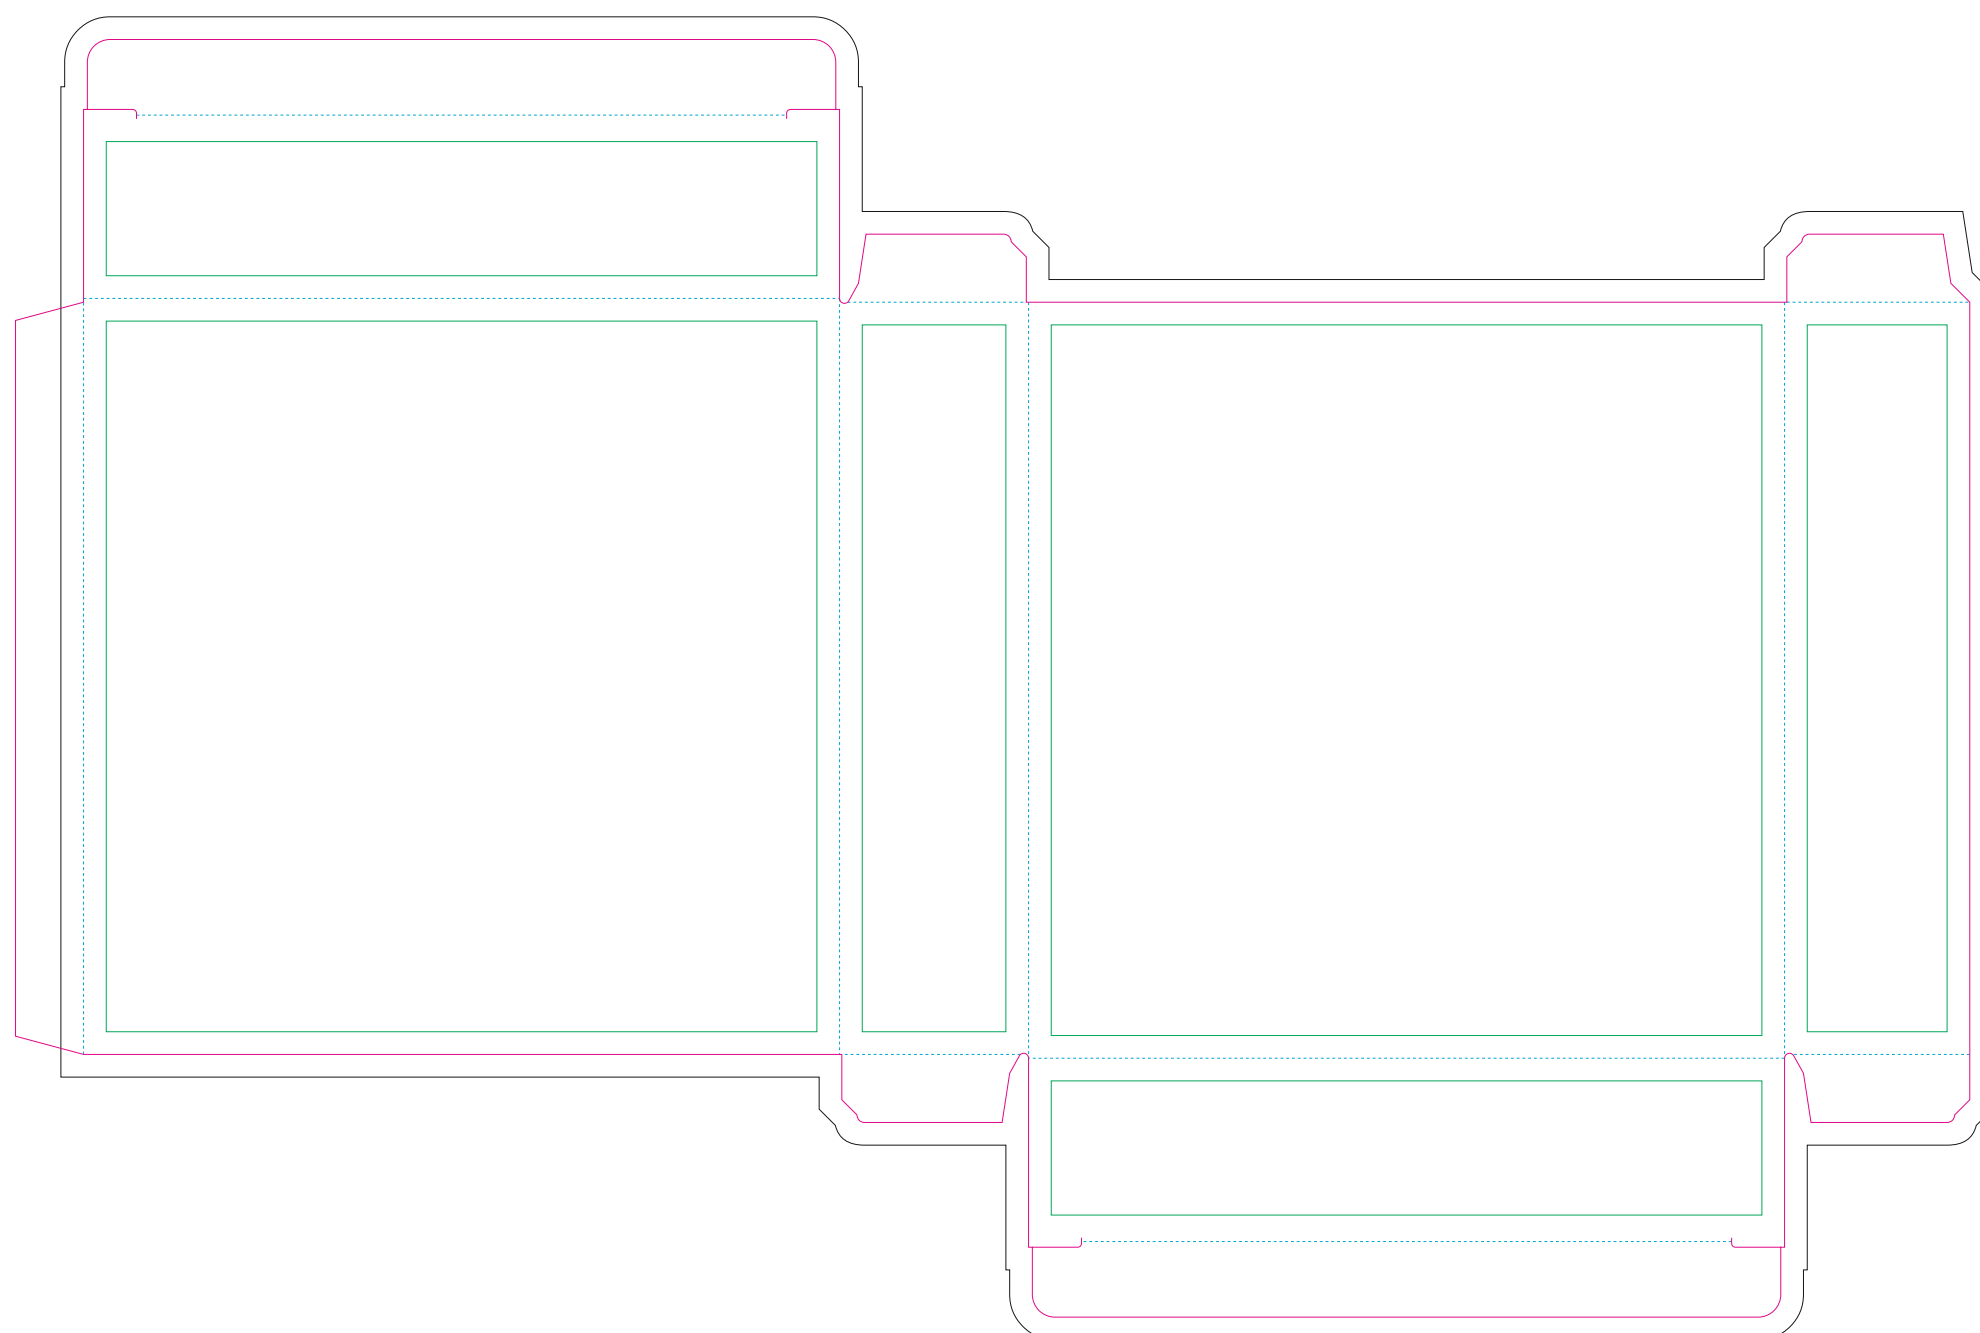

Paperboard box

- Margin
- Edge of product
- Bleed limit 3-3 mm (background must fill it)
- - - - - Fold line

resolution: min. 300 DPI
colours: CMYK
formats: TIFF, PDF, EPS, AI, CDR

The green line indicates the area all non-background object-texts, logos, etc.
The pink outline the maximum size of graphic visible on the product.
The black line indicates the size of the required graphics including bleed.
The blue line indicates the folding.