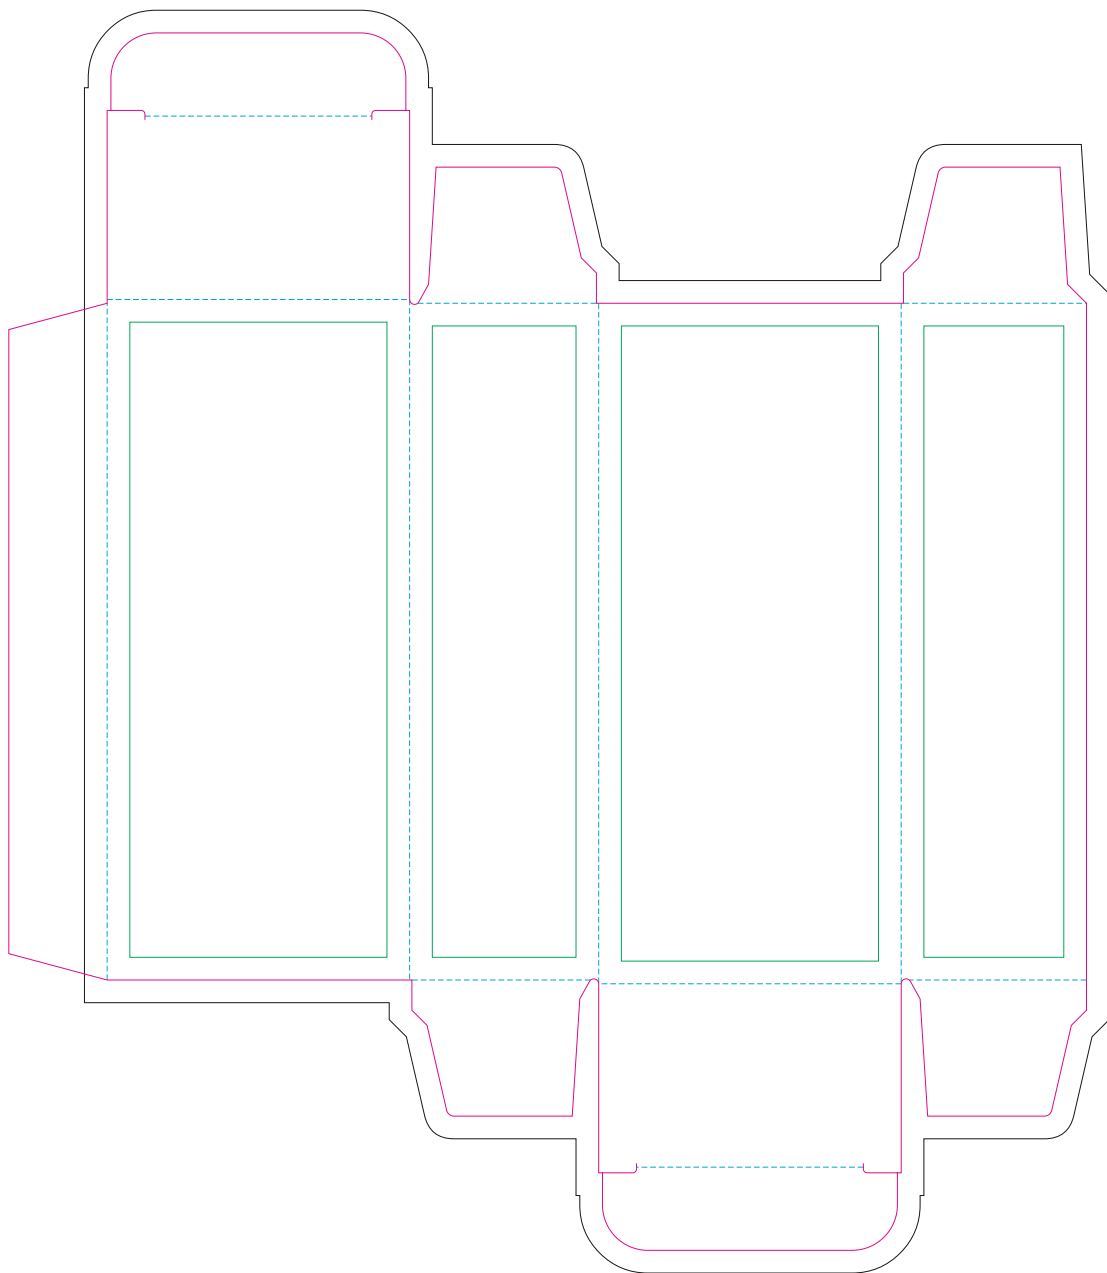

# Paperboard box

— Margin

— Edge of product

— Bleed limit 3-3 mm (background must fill it)

- - - - Fold line

resolution: min. 300DPI

colours: CMYK

formats: TIFF, PDF, EPS, AI, CDR

The green line indicates the area all non-background object - texts, logos, etc.

The pink outline the maximum size of graphic visible on the product.

The black line indicates the size of the required graphics including bleed.