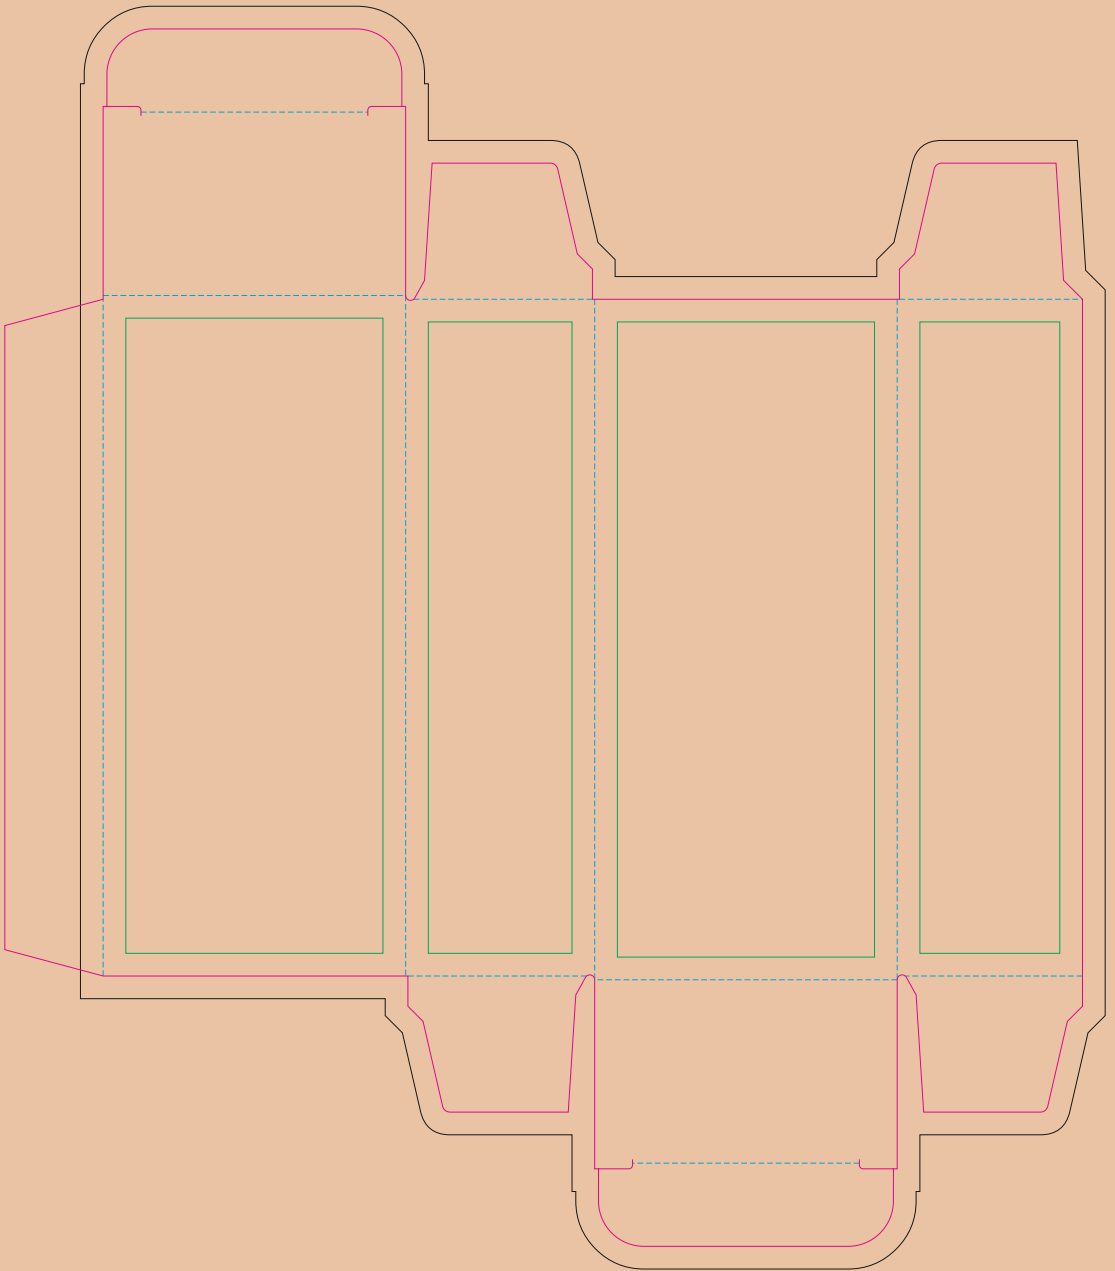

Kraft Paperboard box

- Margin
- Edge of product
- Bleed limit 3-3 mm (background must fill it)
- - - - Fold line

resolution: min. 300DPI
colours: CMYK
formats: TIFF, PDF, EPS, AI, CDR

The green line indicates the area all non-background object - texts, logos, etc.
The pink outline the maximum size of graphic visible on the product.
The black line indicates the size of the required graphics including bleed.