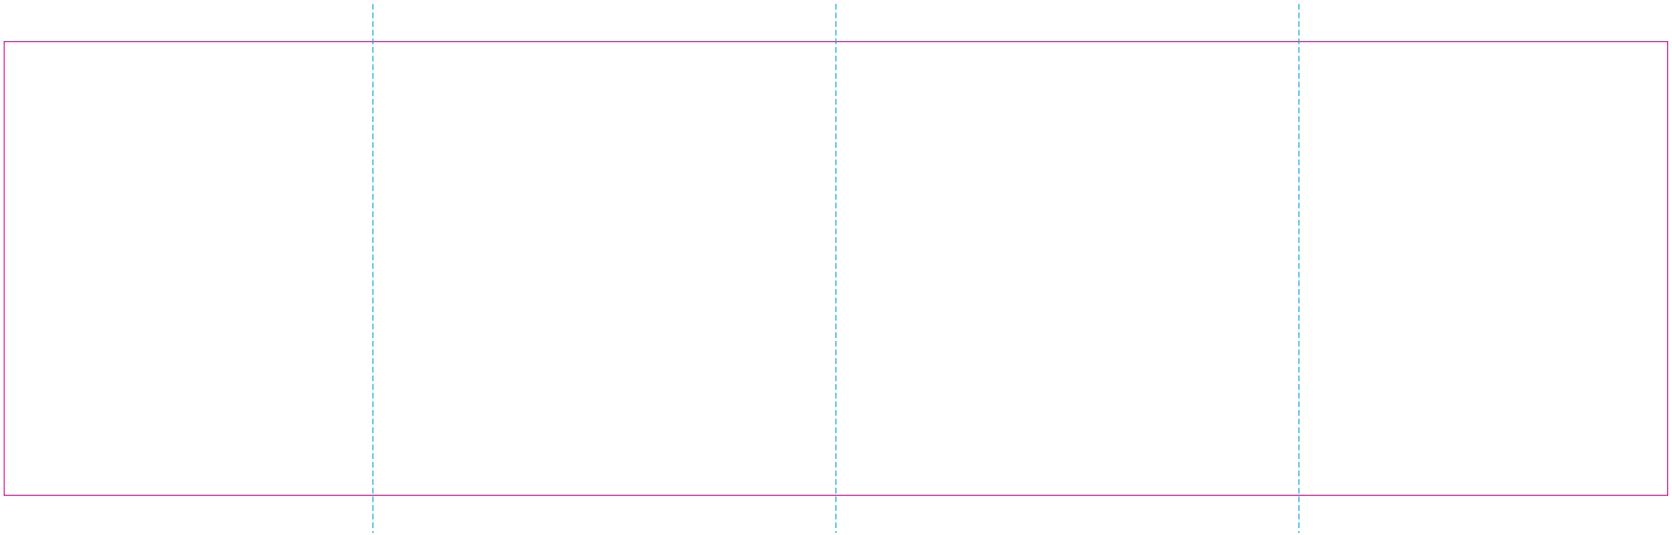

RUV

—— Edge of graphics

- - - - centerlines

resolution: min. 300 DPI

colours: CMYK

formats: TIFF, PDF, EPS, AI, CDR

The pink outline the maximum size of graphic visible on the product.

The blue dash line indicates the center line of the left, right and middle side of object.