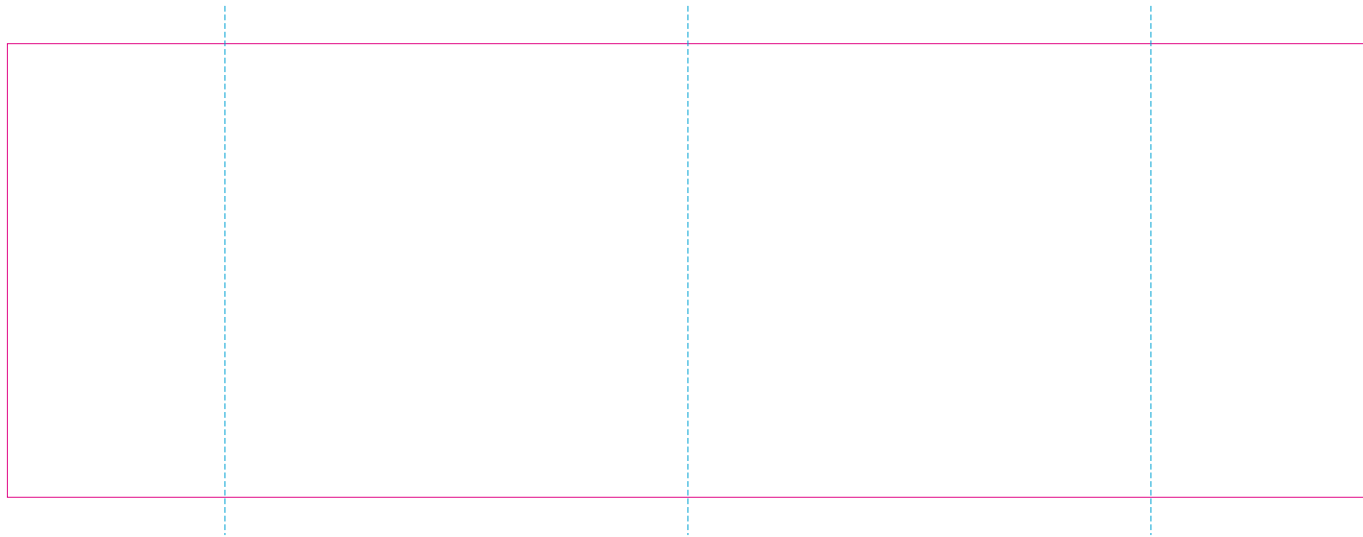

RS

—— Edge of graphics

- - - - centerlines

resolution: min. 300 DPI

colours: CMYK

formats: TIFF, PDF, EPS, AI, CDR

The pink outline the maximum size of graphic visible on the product.

The blue dash line indicates the center line of the left, right and middle side of object.