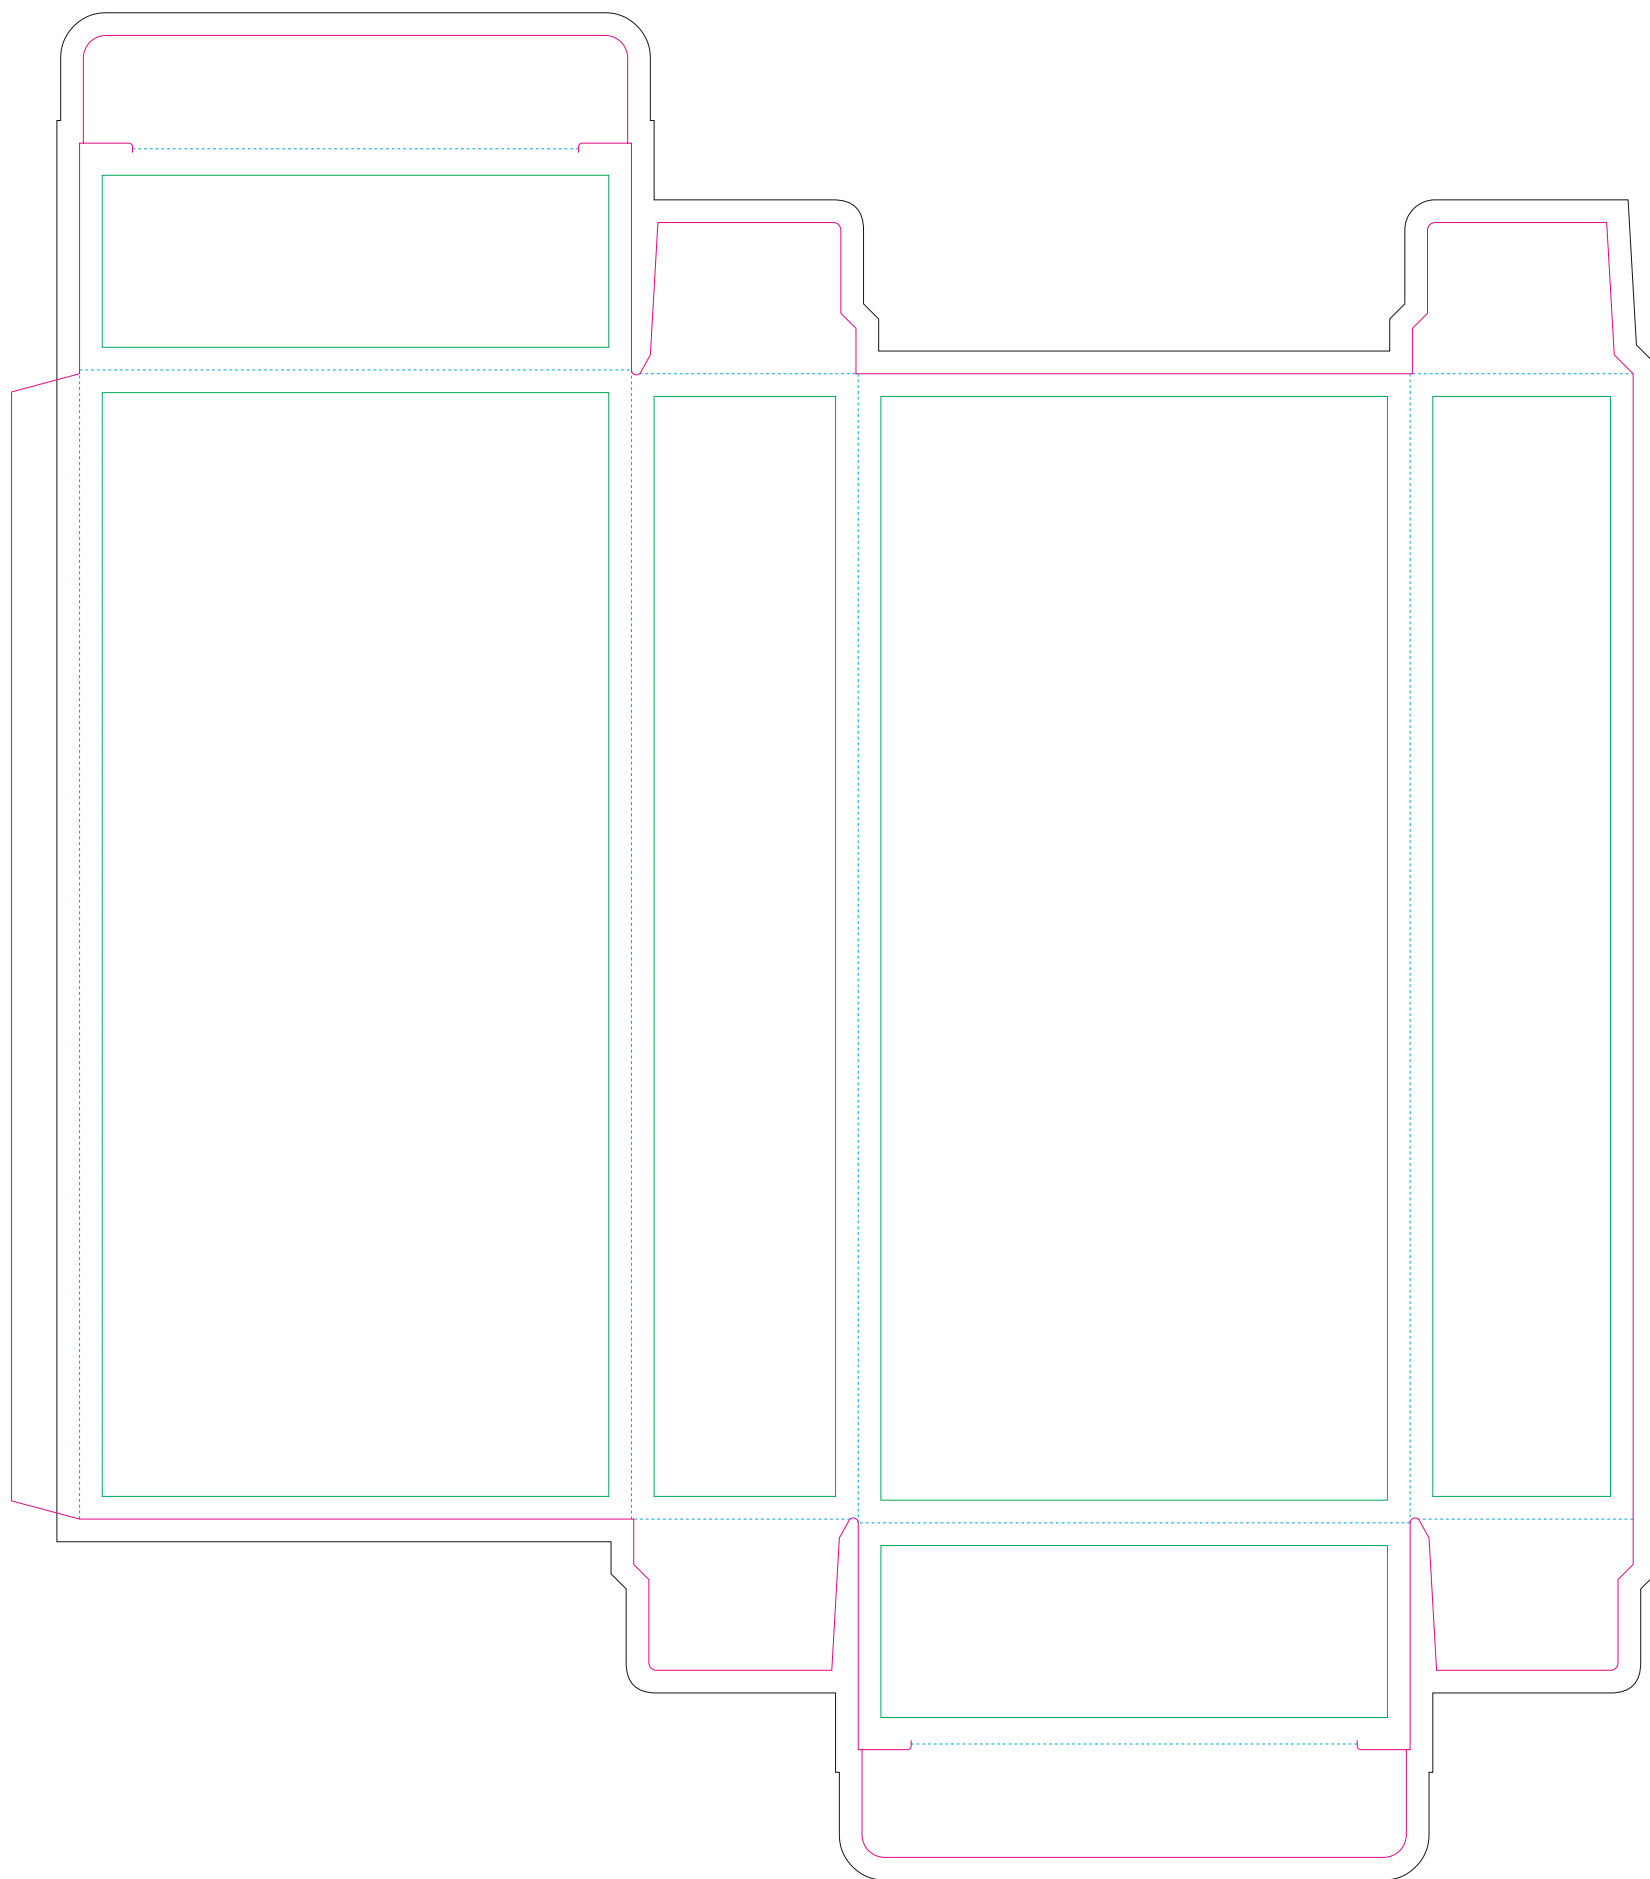

# Paperboard box

- Margin
- Edge of product
- Bleed limit 3-3 mm (background must fill it)
- - - - - Fold line

resolution: min. 300 DPI  
colours: CMYK  
formats: TIFF, PDF, EPS, AI, CDR

The green line indicates the area all non-background object-texts, logos, etc.  
The pink outline the maximum size of graphic visible on the product.  
The black line indicates the size of the required graphics including bleed.  
The blue line indicates the folding.