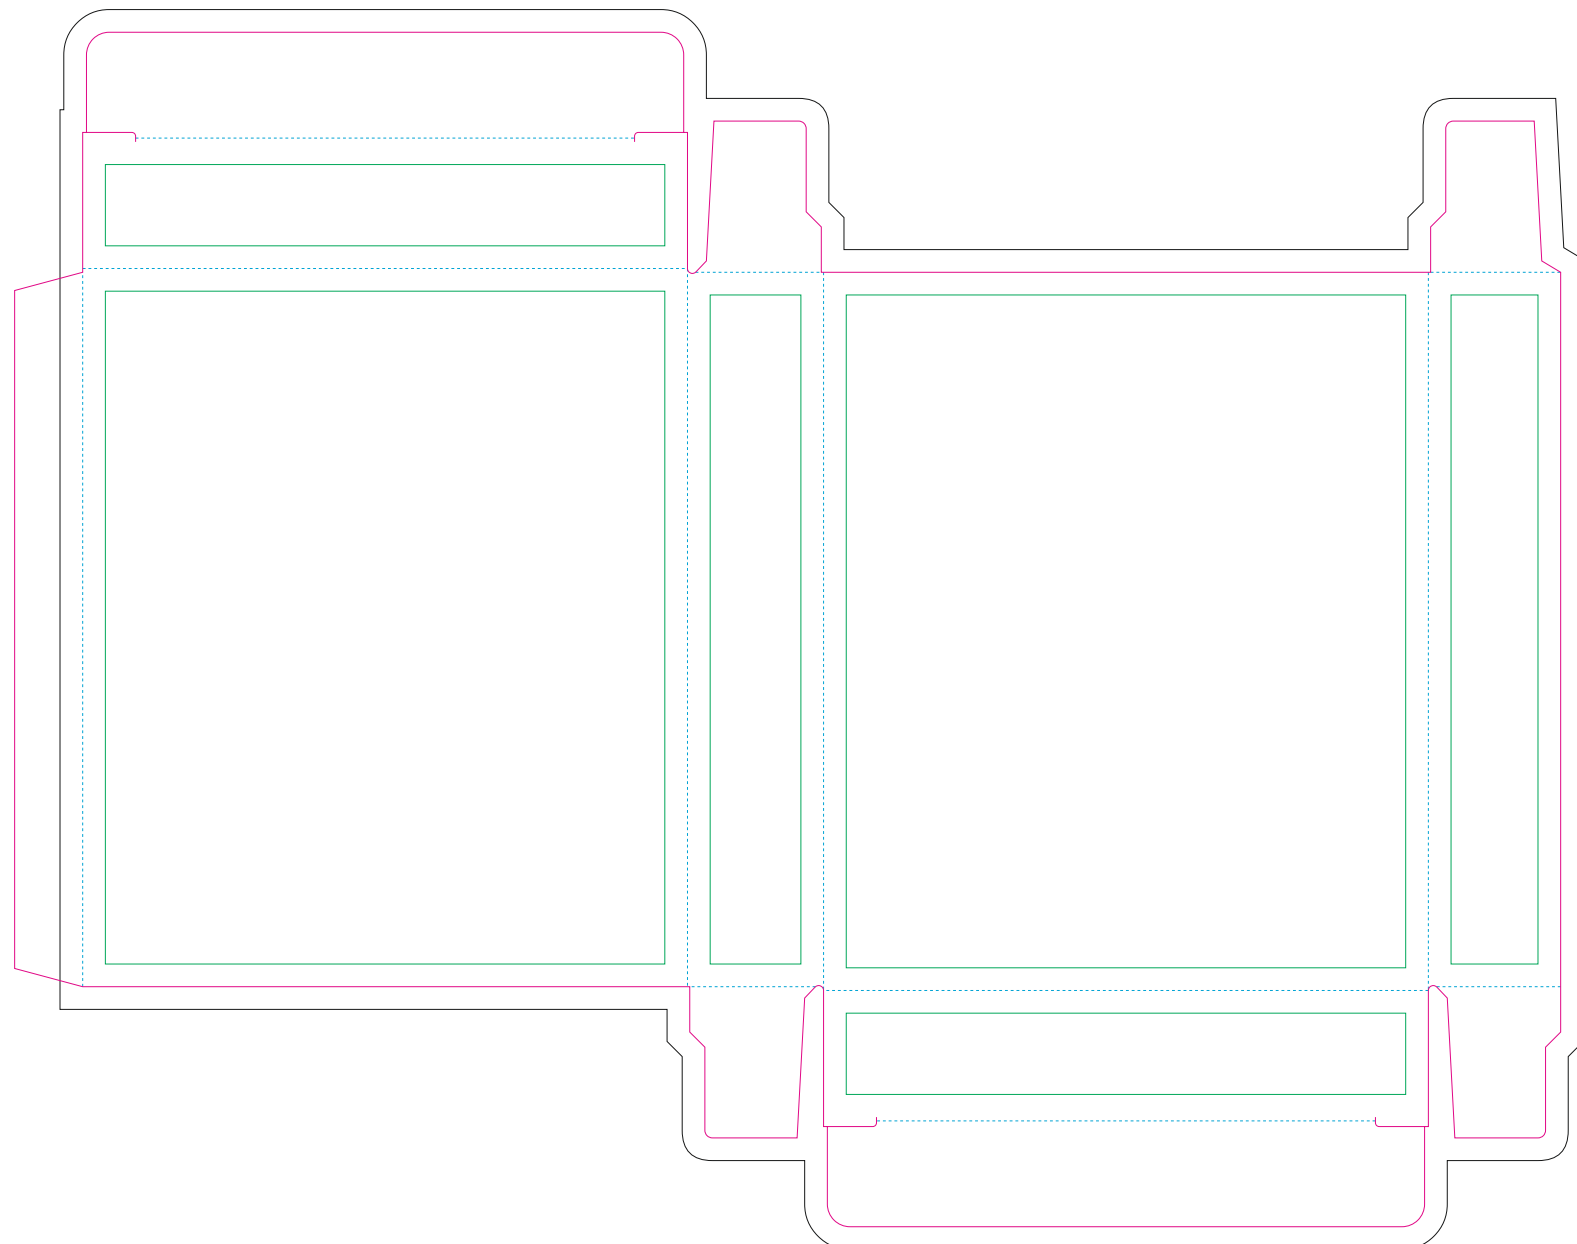

Paperboard box

- Margin
- Edge of product
- Bleed limit 3-3 mm (background must fill it)
- - - - - Fold line

resolution: min. 300 DPI
colours: CMYK
formats: TIFF, PDF, EPS, AI, CDR

The green line indicates the area all non-background object-texts, logos, etc.
The pink outline the maximum size of graphic visible on the product.
The black line indicates the size of the required graphics including bleed.
The blue line indicates the folding.