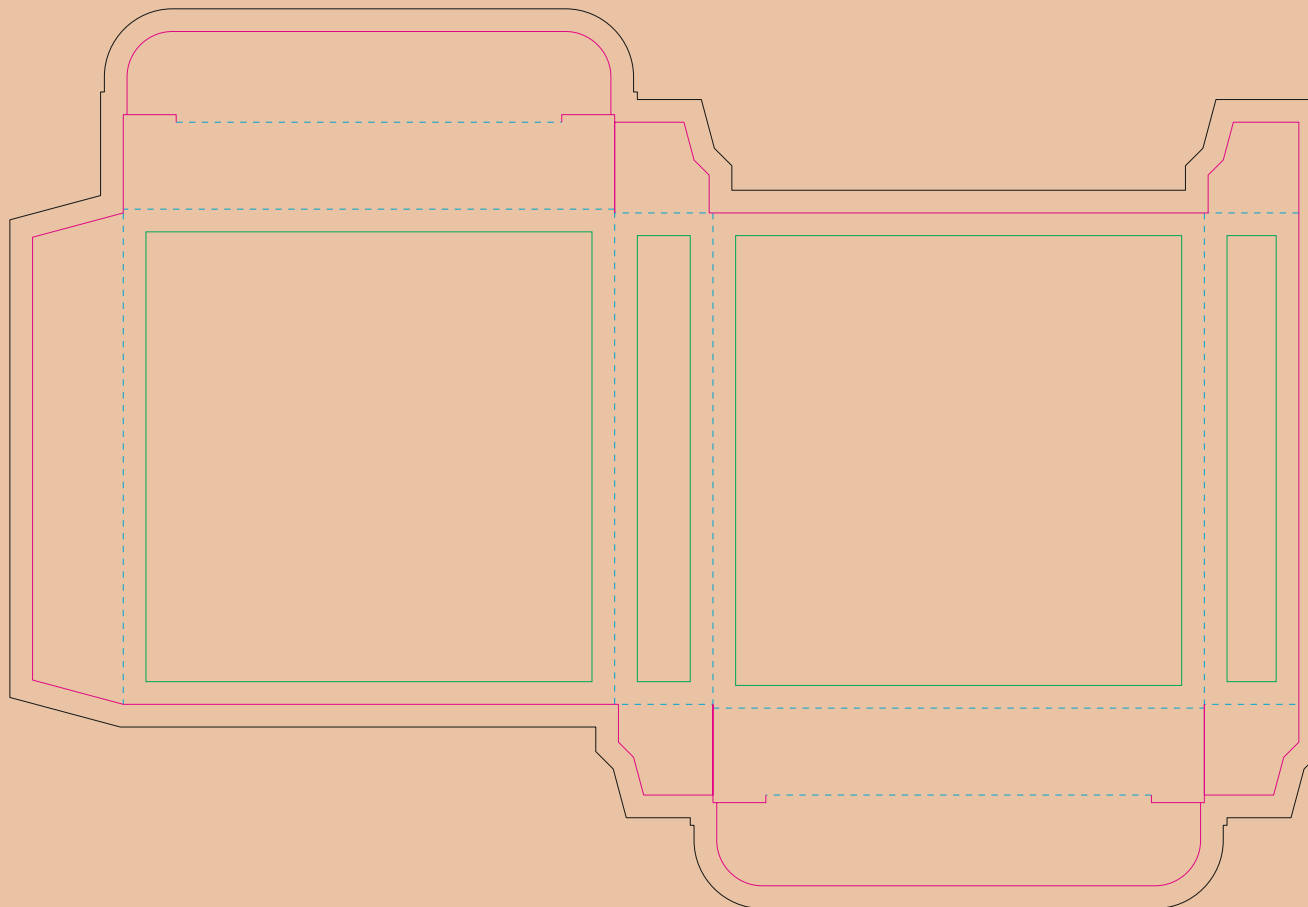

# Kraft Paperboard box

- Margin
- Edge of product
- Bleed limit 3-3 mm (background must fill it)
- - - - - Fold line

resolution: min. 300DPI

colours: CMYK

formats: TIFF, PDF, EPS, AI, CDR

The green line indicates the area all non-background object - texts, logos, etc.

The pink outline the maximum size of graphic visible on the product.

The black line indicates the size of the required graphics including bleed.