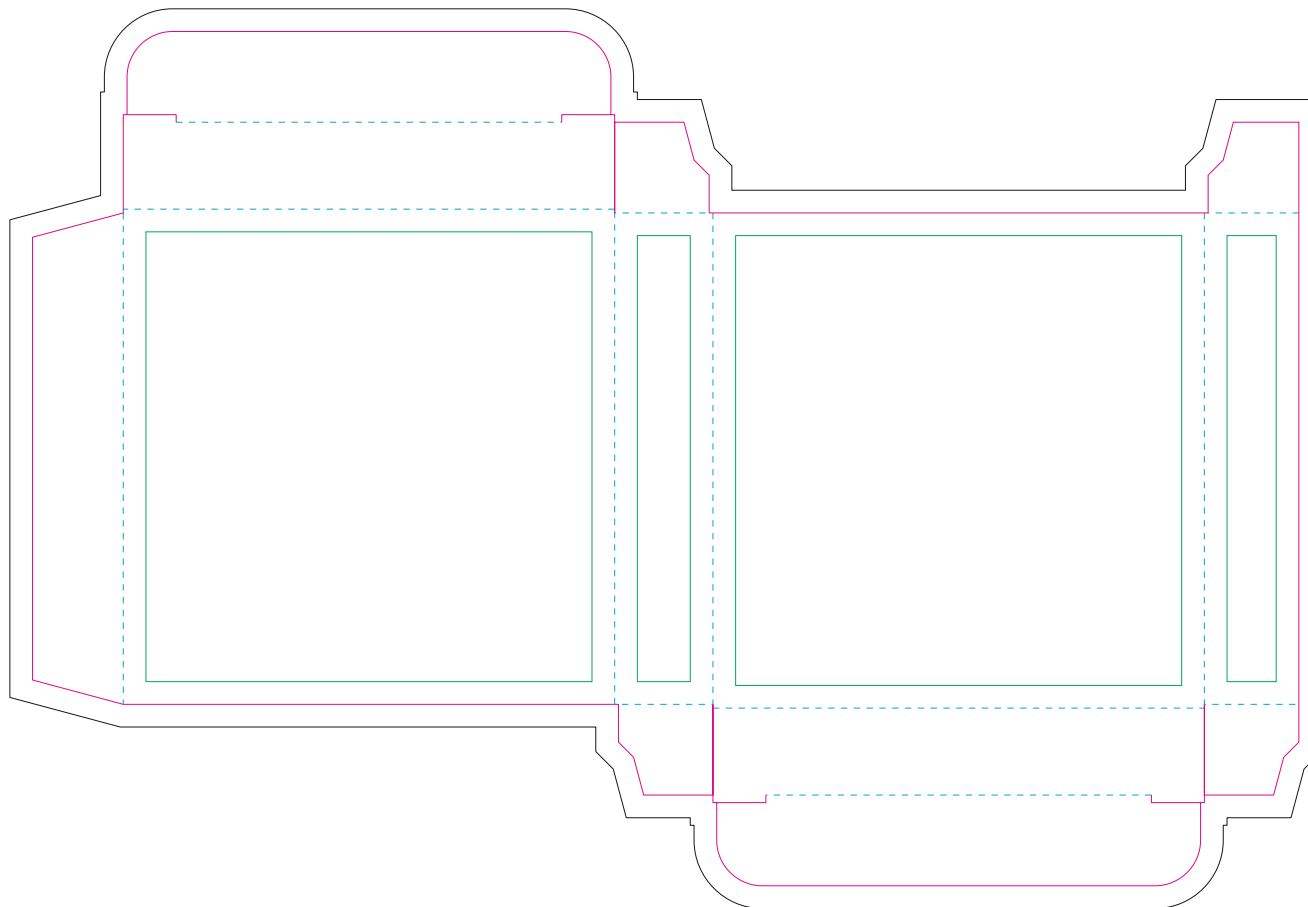

Paperboard box

- Margin
- Edge of product
- Bleed limit 3-3 mm (background must fill it)
- - - - - Fold line

resolution: min. 300DPI

colours: CMYK

formats: TIFF, PDF, EPS, AI, CDR

The green line indicates the area all non-background object - texts, logos, etc.

The pink outline the maximum size of graphic visible on the product.

The black line indicates the size of the required graphics including bleed.