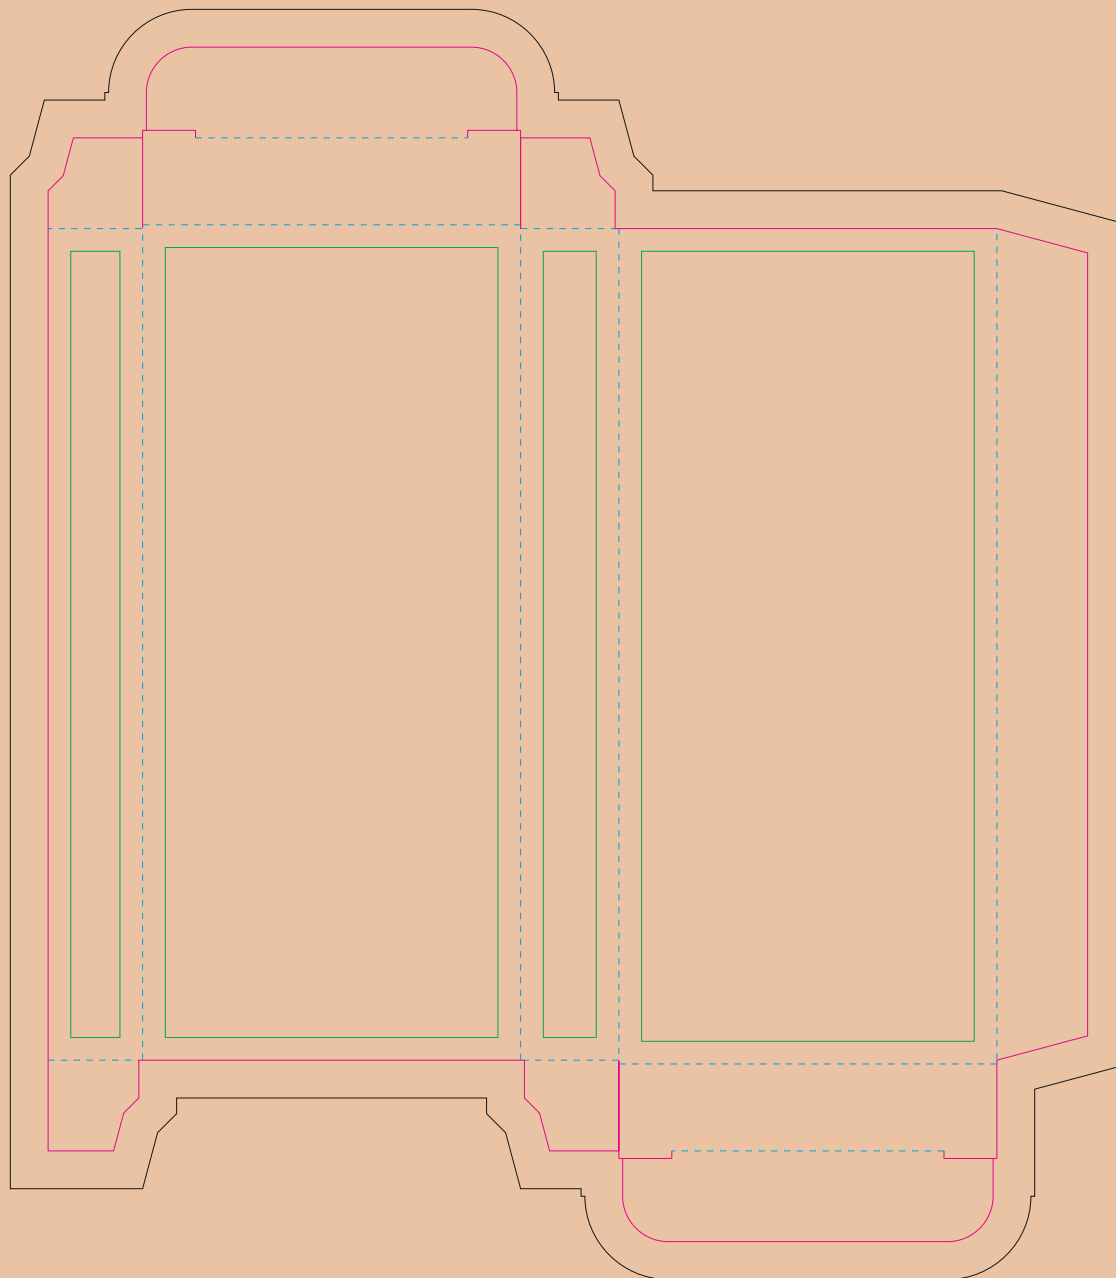

# Kraft Paperboard box

- Margin
- Edge of product
- Bleed limit 5-5 mm (background must fill it)
- - - - - Fold line

resolution: min. 300DPI

colours: CMYK

formats: TIFF, PDF, EPS, AI, CDR

The green line indicates the area all non-background object - texts, logos, etc.

The pink outline the maximum size of graphic visible on the product.

The black line indicates the size of the required graphics including bleed.