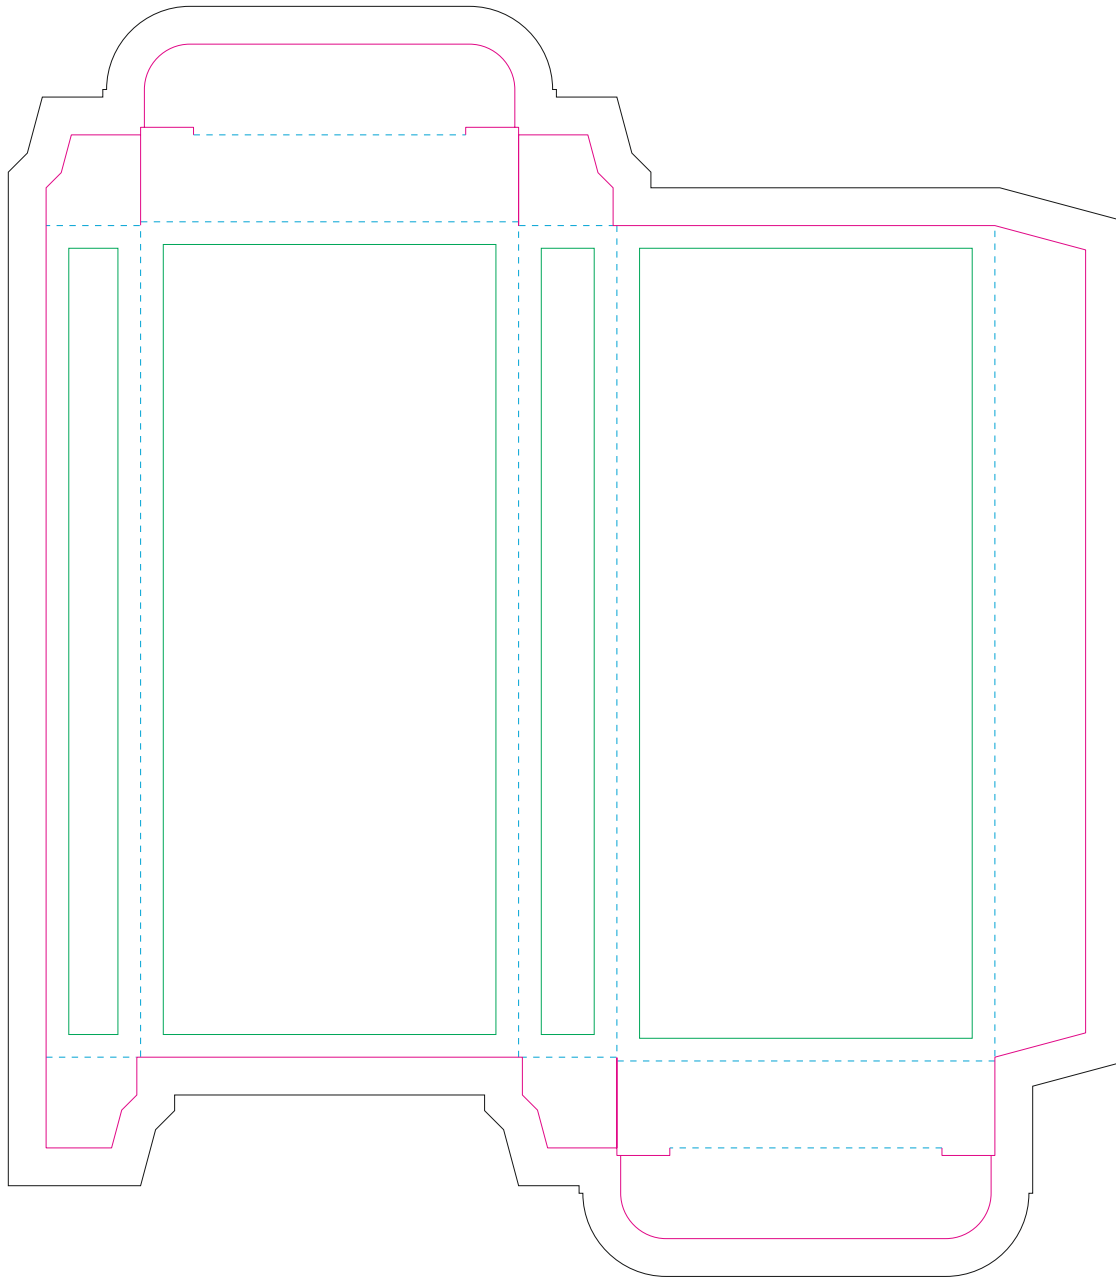

Kraft Paperboard box

- Margin
- Edge of product
- Bleed limit 5-5 mm (background must fill it)
- - - - - Fold line

resolution: min. 300DPI

colours: CMYK

formats: TIFF, PDF, EPS, AI, CDR

The green line indicates the area all non-background object - texts, logos, etc.

The pink outline the maximum size of graphic visible on the product.

The black line indicates the size of the required graphics including bleed.