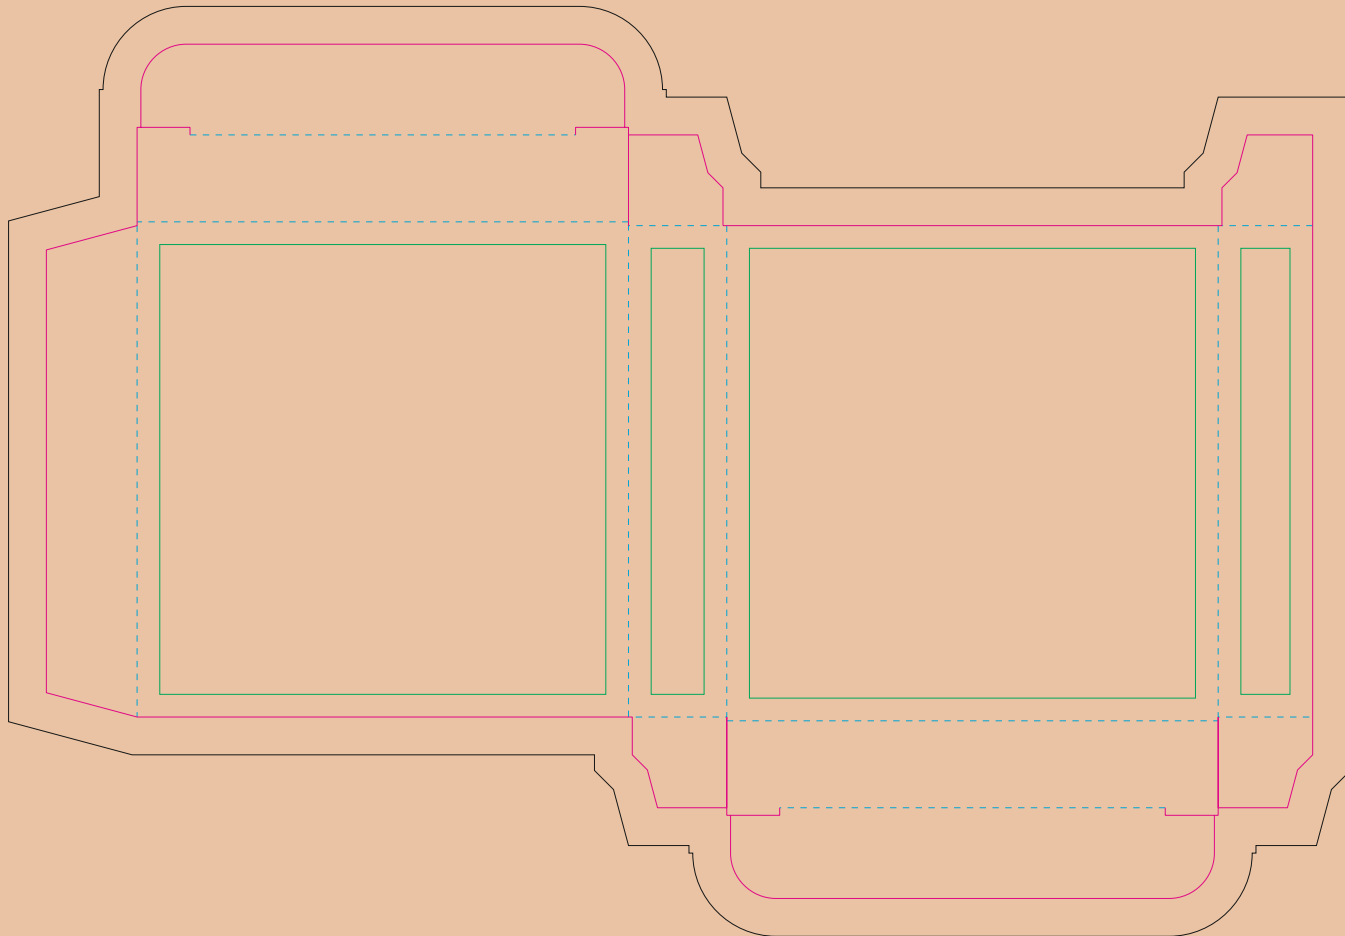

Kraft Paperboard box

- Margin
- Edge of product
- Bleed limit 5-5 mm (background must fill it)
- - - - - Fold line

resolution: min. 300DPI

colours: CMYK

formats: TIFF, PDF, EPS, AI, CDR

The green line indicates the area all non-background object - texts, logos, etc.

The pink outline the maximum size of graphic visible on the product.

The black line indicates the size of the required graphics including bleed.