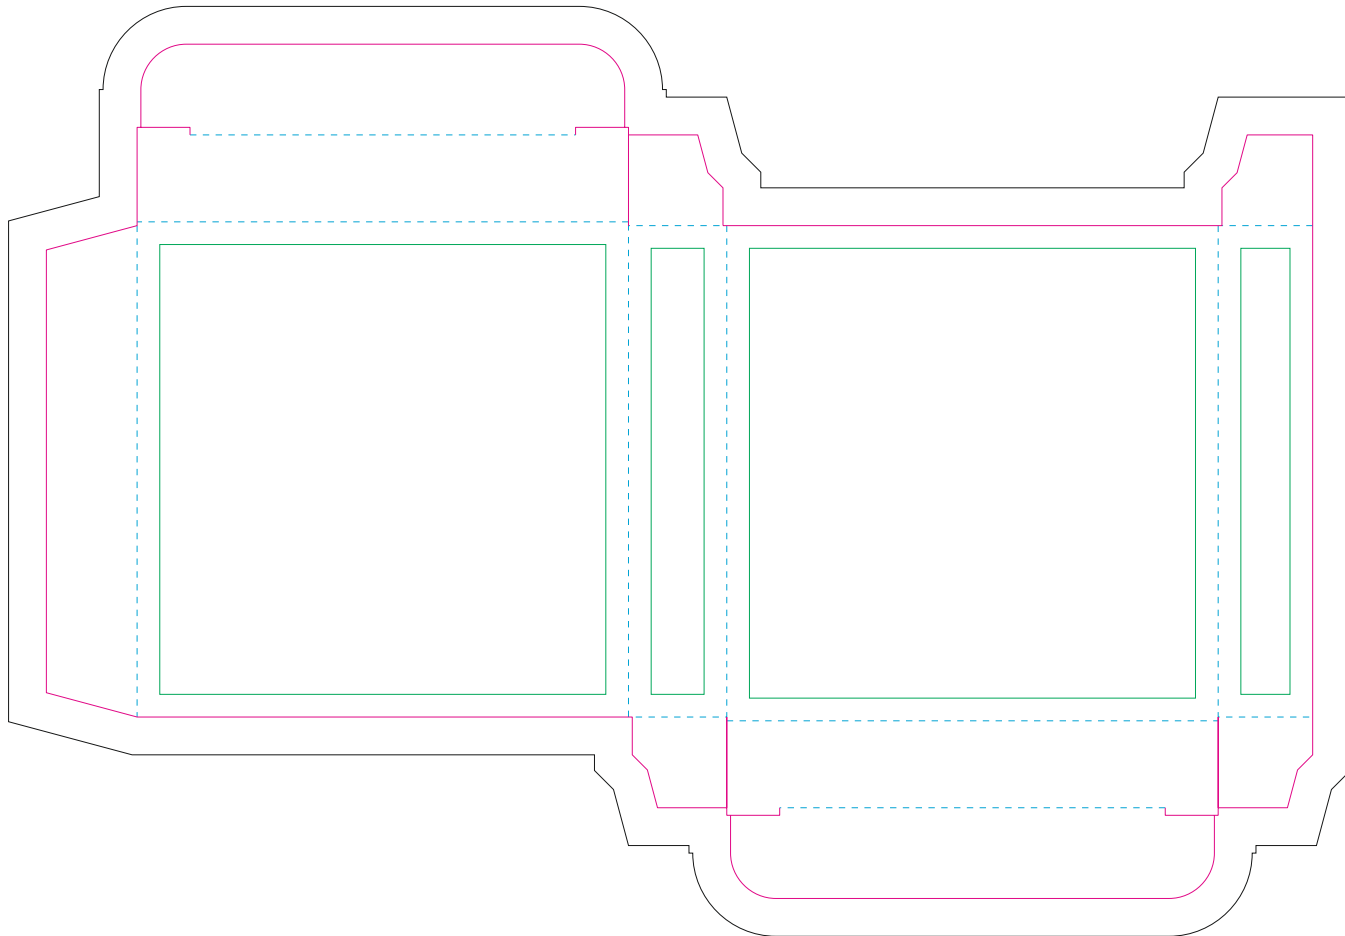

Paperboard box

- Margin
- Edge of product
- Bleed limit 5-5 mm (background must fill it)
- - - - - Fold line

resolution: min. 300DPI

colours: CMYK

formats: TIFF, PDF, EPS, AI, CDR

The green line indicates the area all non-background object - texts, logos, etc.

The pink outline the maximum size of graphic visible on the product.

The black line indicates the size of the required graphics including bleed.