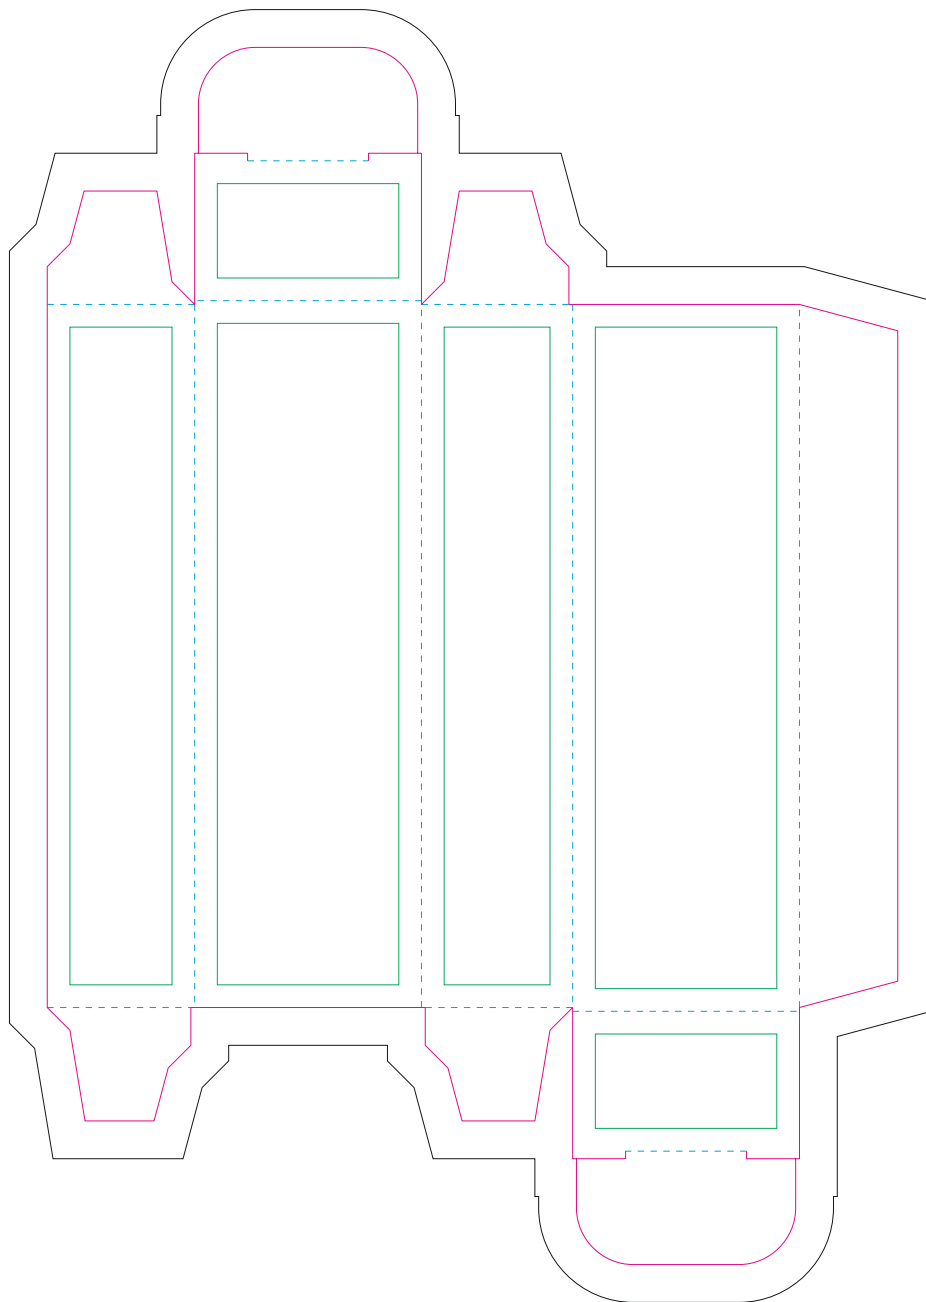

Paperboard box

- Margin
- Edge of product
- Bleed limit 5-5 mm (background must fill it)
- - - - - Fold line

resolution: min. 300DPI

colours: CMYK

formats: TIFF, PDF, EPS, AI, CDR

The green line indicates the area all non-background object - texts, logos, etc.

The pink outline the maximum size of graphic visible on the product.

The black line indicates the size of the required graphics including bleed.