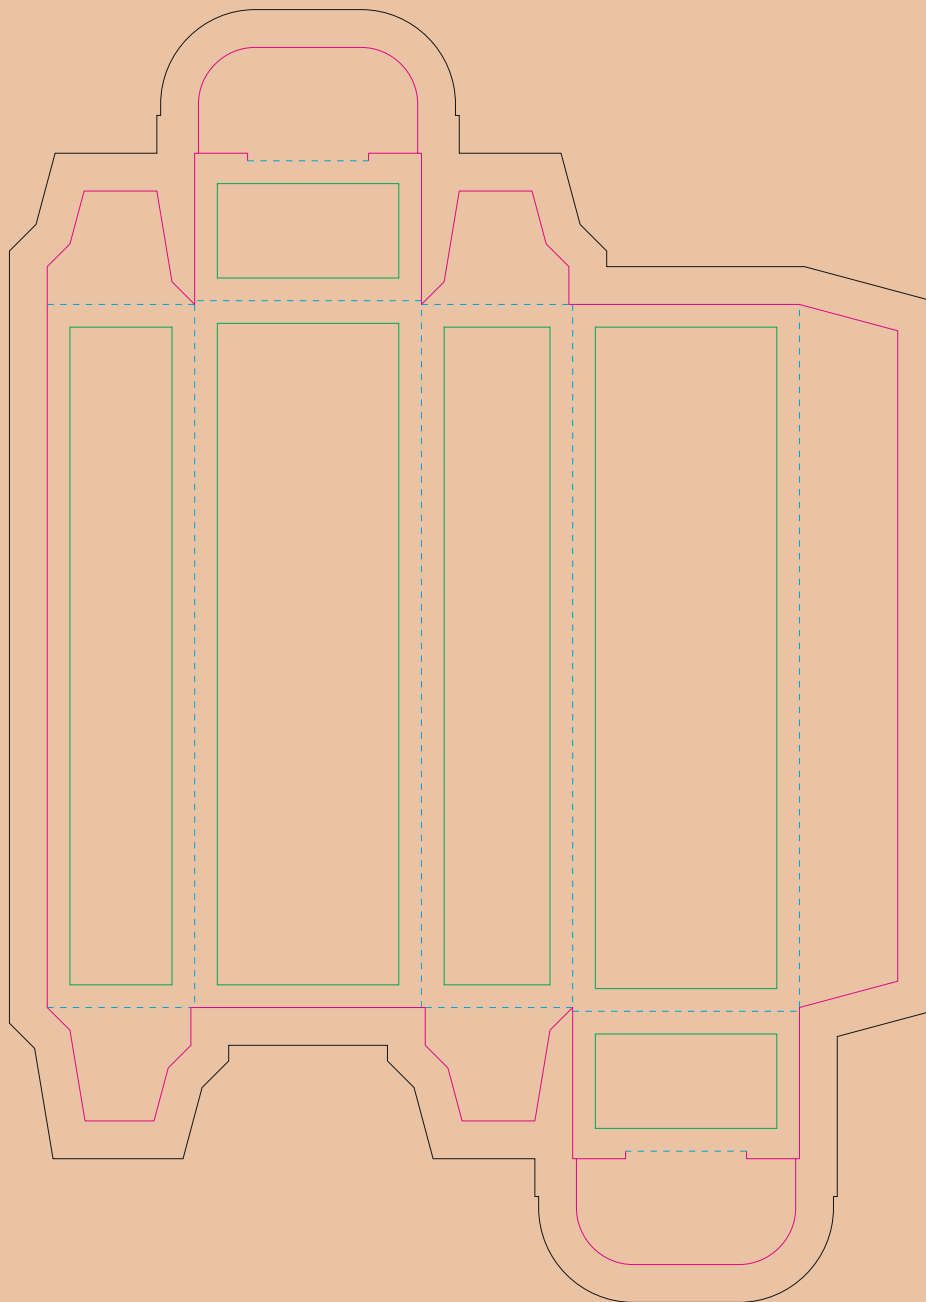

Kraft Paperboard box

- Margin
- Edge of product
- Bleed limit 5-5 mm (background must fill it)
- - - - - Fold line

resolution: min. 300DPI

colours: CMYK

formats: TIFF, PDF, EPS, AI, CDR

The green line indicates the area all non-background object - texts, logos, etc.

The pink outline the maximum size of graphic visible on the product.

The black line indicates the size of the required graphics including bleed.