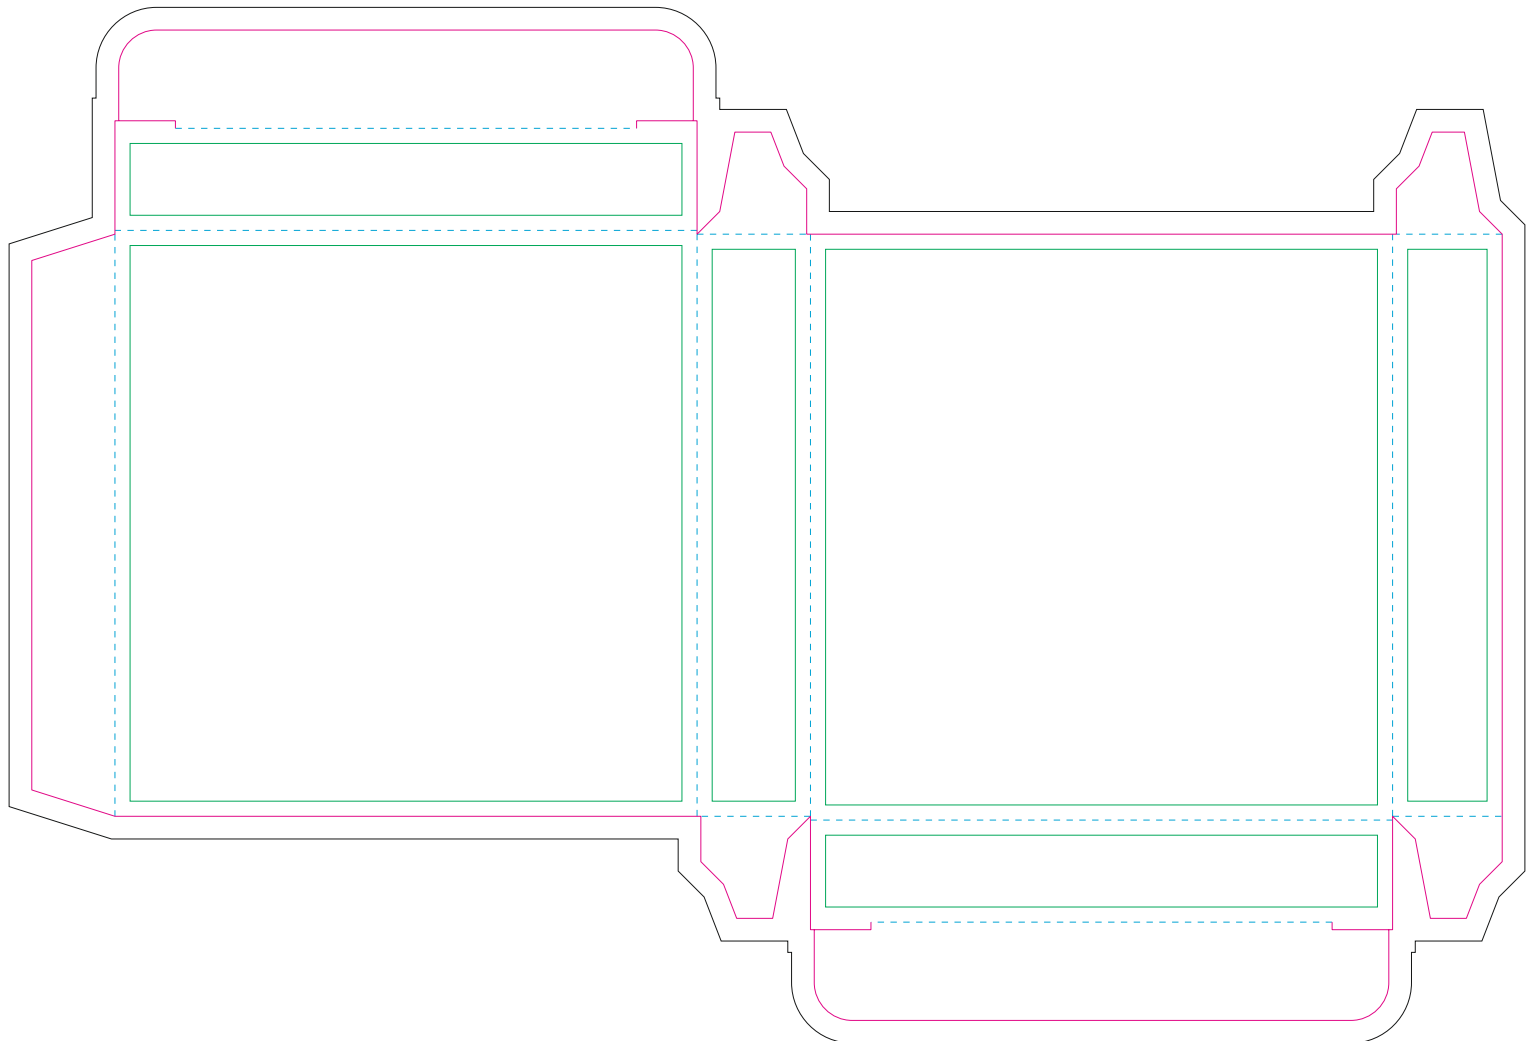

Paperboard box

- Margin
- Edge of product
- Bleed limit 5-5 mm (background must fill it)
- - - - - Fold line

resolution: min. 300DPI

colours: CMYK

formats: TIFF, PDF, EPS, AI, CDR

The green line indicates the area all non-background object - texts, logos, etc.

The pink outline the maximum size of graphic visible on the product.

The black line indicates the size of the required graphics including bleed.