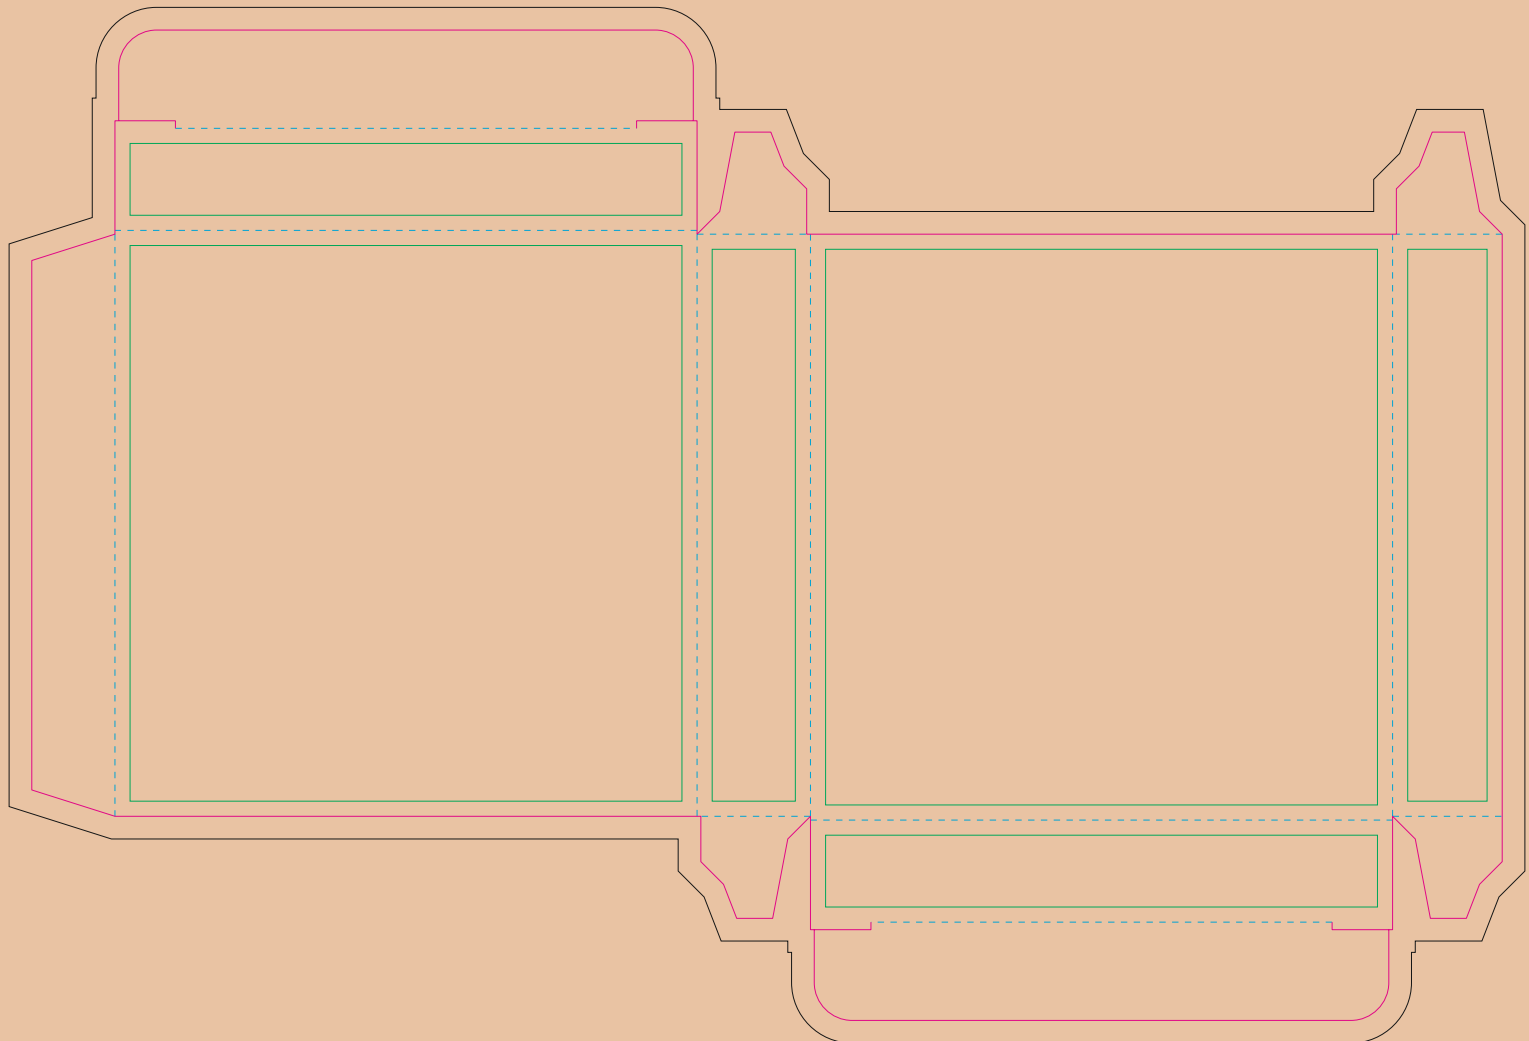

# Kraft Paperboard box

- Margin
- Edge of product
- Bleed limit 5-5 mm (background must fill it)
- - - - - Fold line

resolution: min. 300DPI

colours: CMYK

formats: TIFF, PDF, EPS, AI, CDR

The green line indicates the area all non-background object - texts, logos, etc.

The pink outline the maximum size of graphic visible on the product.

The black line indicates the size of the required graphics including bleed.