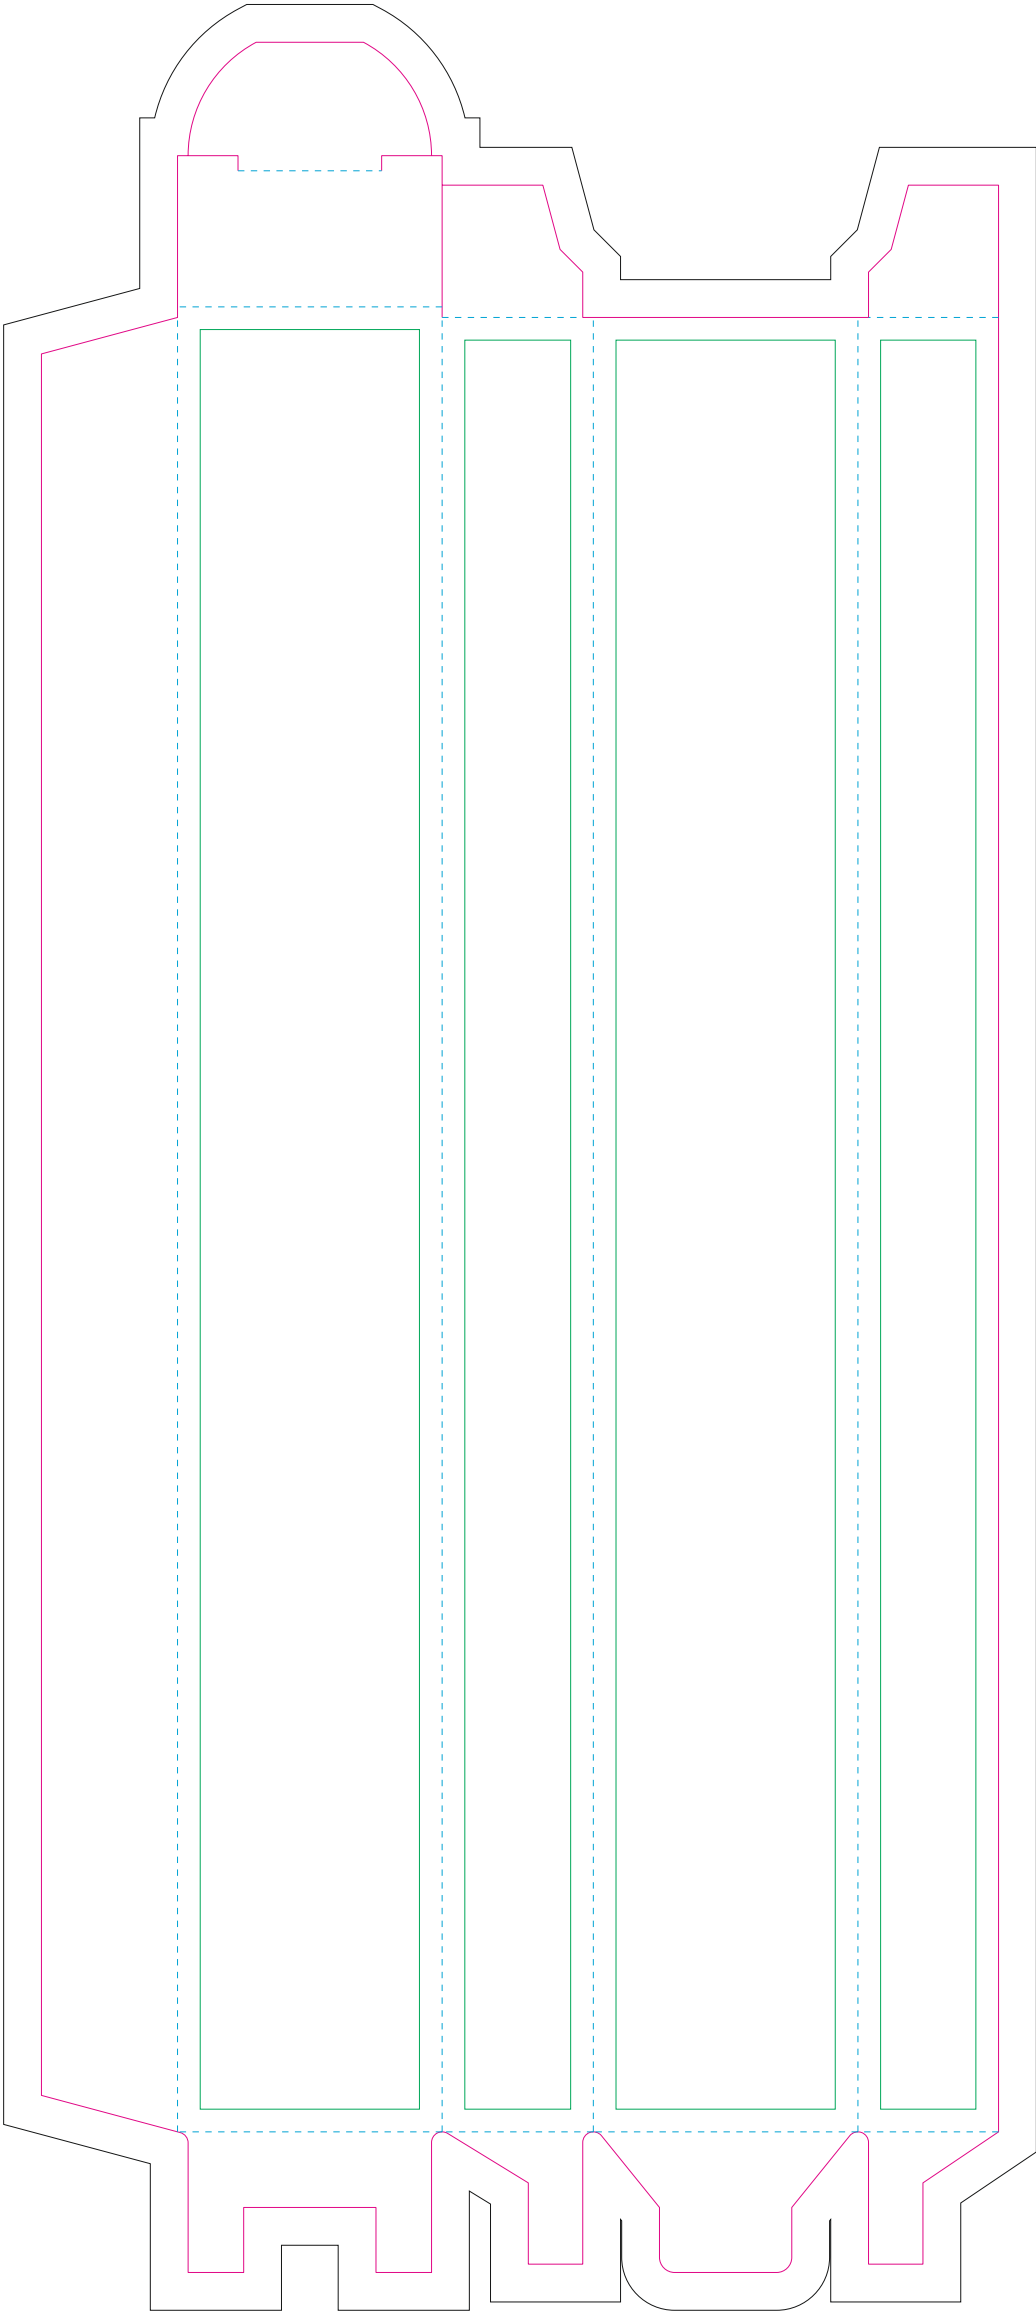

# Corrugated cardboard box

- Margin
- Edge of product
- Bleed limit 5-5 mm (background must fill it)
- - - - - Fold line

resolution: min. 300DPI  
colours: CMYK  
formats: TIFF, PDF, EPS, AI, CDR

The green line indicates the area all non-background object - texts, logos, etc.  
The pink outline the maximum size of graphic visible on the product.  
The black line indicates the size of the required graphics including bleed.